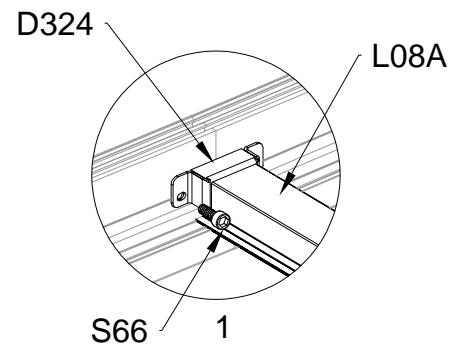

# Block 1 installation

PRODUCT SIZE(LxWxH):226x426x51cm

PART	NO	QTY
	L08A	3
	L09A	4
	D324	14
	Z36	28
	M6X30	

PART	NO	QTY
	L02Q	2
	L02R	2
	L03A	2
	S66	8
	M6X20	

PART	NO	QTY
	S66	4
	M6X20	

For reducing waist strain, we suggest to use 4 platforms when assembling(no provide).