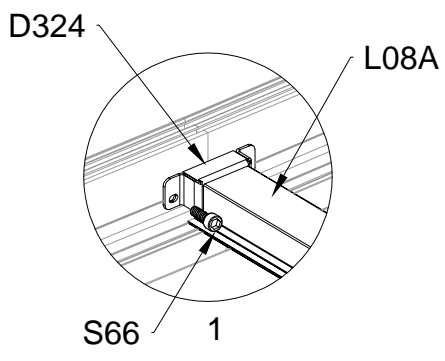

## Block 3 installation

PRODUCT SIZE(LxWxH):226x457x77cm

PART	NO	QTY
	L08A	3
	L09A	4
	D324	14
	Z36	28
	M6X30	

PART	NO	QTY
	L02U	2
	L02V	2
	L03A	2
	S66	8
	M6X20	

PART	NO	QTY
	S66	4
	M6X20	

For reducing waist strain, we suggest to use 4 platforms when assembling(no provide).

PART	NO	QTY
	Z35	16
	M5X12	

PART	NO	QTY
	L10C	4
	Z35 M5X12	20

PART	NO	QTY
	Y3	6

PART	NO	QTY
	Z35	12
	M5X12	

PART	NO	QTY
	Y11	2
	A80	4

PART	NO	QTY
	L02I	1
	L02J	1
	L02K	1
	L02L	1
	S66	24
	M6X20	

PART	NO	QTY
	L01C	1
	L01D	1
	Z18	16
	M6X60	
	J111	16
	A88	4
	H140	4
	H141	8
	H142	4
	S60	8
	M6X16	
	M11	8
	M6	
	S68	4
	M10X55	
	M29	4
	M10	