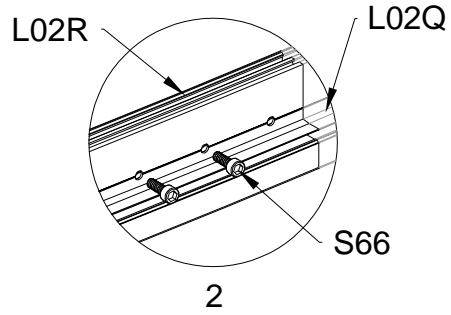

# Block 1 installation

PRODUCT SIZE(LxWxH):226x426x51cm

PART	NO	QTY
	L08A	3
	L09A	4
	D324	14
	Z36	28
	M6X30	

PART	NO	QTY
	L02Q	2
	L02R	2
	L03A	2
	S66	8
	M6X20	

PART	NO	QTY
	S66	4
	M6X20	

For reducing waist strain, we suggest to use 4 platforms when assembling(no provide).