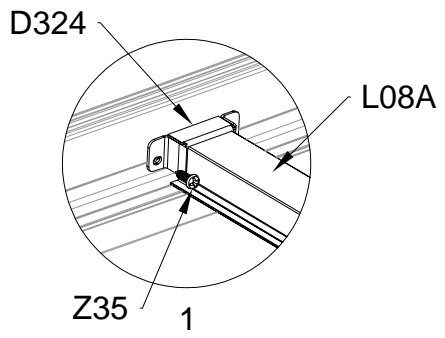

## Block 4 installation

PRODUCT SIZE(LxWxH):226x457x77cm

PART	NO	QTY
	L08A	3
	L09A	4
	D324	14
	Z36	28
	M6X30	

PART	NO	QTY
	L02W	2
	L02X	2
	L03A	2
	S66	8
	M6X20	

PART	NO	QTY
	S66	4
	M6X20	

For reducing waist strain, we suggest to use 4 platforms when assembling(no provide).

PART	NO	QTY
	Z35	16
	M5X12	

PART	NO	QTY
	L10D	4
	Z35	20
	M5X12	

PART	NO	QTY
	Y8	6

PART	NO	QTY
	Z35	12
	M5X12	

PART	NO	QTY
	Y12	2
	A80	4

PART	NO	QTY
	L02M	1
	L02N	1
	L02O	1
	L02P	1
	S66	24
	M6X20	

PART	NO	QTY
	L01C	1
	L01D	1
	Z18	16
	M6X60	
	J111	16
	A88	4
	H140	4
	H141	8
	H142	4
	S60	8
	M6X16	
	M11	8
	M6	
	S68	4
	M10X55	
	M29	4
	M10	