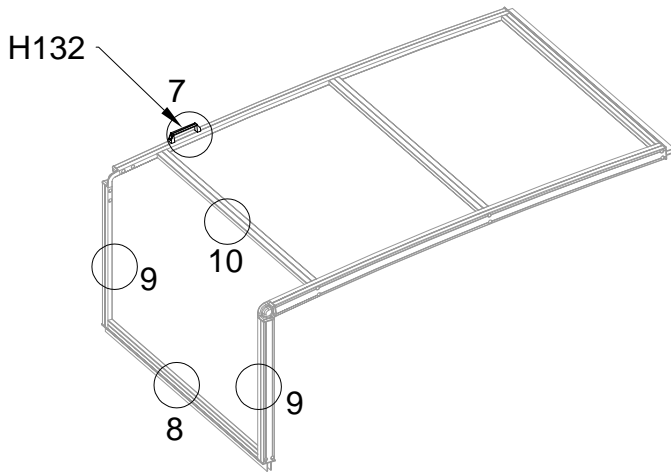

PART	NO	QTY
	L15A	2
	Z35	6
	M5X12	
	J108	1
	H132	1
	Z36	2
	M6X30	

Door Assembly