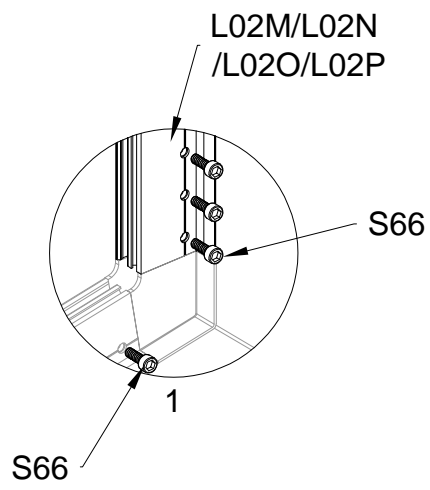

## Block 4 installation

PRODUCT SIZE(LxWxH):226x457x77cm

PART	NO	QTY
	L08A	3
	L09A	4
	D324	14
	Z36	28
	M6X30	

PART	NO	QTY
	L02W	2
	L02X	2
	L03A	2
	S66	8
	M6X20	

PART	NO	QTY
	S66	4
	M6X20	

For reducing waist strain, we suggest to use 4 platforms when assembling(no provide).

PART	NO	QTY
	Z35	16
	M5X12	

PART	NO	QTY
	L10D	4
	Z35	20
	M5X12	

PART	NO	QTY
	Y8	6

PART	NO	QTY
	Z35	12
	M5X12	

PART	NO	QTY
	Y12	2
	A80	4

PART	NO	QTY
	L02M	1
	L02N	1
	L02O	1
	L02P	1
	S66	24
	M6X20	

PART	NO	QTY
	L01C	1
	L01D	1
	Z18	16
	M6X60	
	J111	16
	A88	4
	H140	4
	H141	8
	H142	4
	S60	8
	M6X16	
	M11	8
	M6	
	S68	4
	M10X55	
	M29	4
	M10	

PART	NO	QTY
	A78	2
	Z32 M4.2X16	12

PART	NO	QTY
	J108	2

Silicone sealant is suggested for water proof(not provided).

# Block5 installation

PRODUCT SIZE(LxWxH):226x472x89cm

PART	NO	QTY
	L07A	1
	L08A	2
	L08B	1
	L09A	2
	L09B	1
	D324	14
	Z36	28
	M6X30	

PART	NO	QTY
	L02Y	2
	L02Z	2
	L03A	2
	S66	8
	M6X20	

PART	NO	QTY
	S66	4
	M6X20	