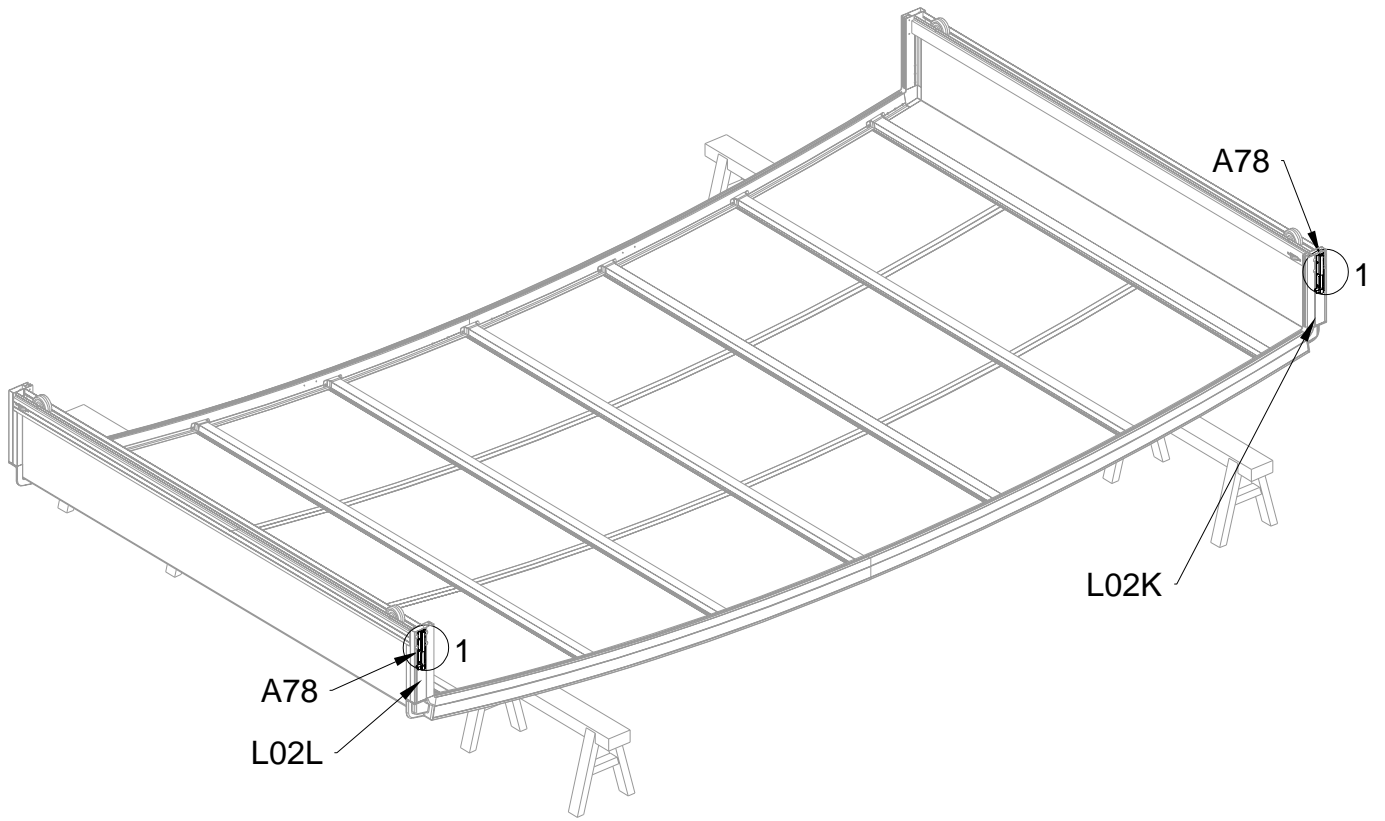

PART	NO	QTY
	A78	2
	Z32 M4.2X16	12