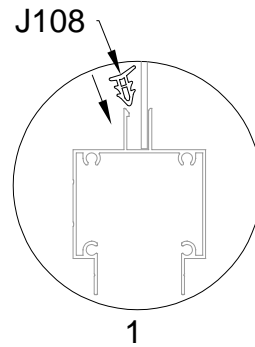

## Block 4 installation

PRODUCT SIZE(LxWxH):226x457x77cm

PART	NO	QTY
	L08A	3
	L09A	4
	D324	14
	Z36	28
	M6X30	

PART	NO	QTY
	L02W	2
	L02X	2
	L03A	2
	S66	8
	M6X20	

PART	NO	QTY
	S66	4
	M6X20	

For reducing waist strain, we suggest to use 4 platforms when assembling(no provide).

PART	NO	QTY
	Z35	16
	M5X12	

PART	NO	QTY
	L10D	4
	Z35	20
	M5X12	

PART	NO	QTY
	Y8	6

PART	NO	QTY
	Z35	12
	M5X12	

PART	NO	QTY
	Y12	2
	A80	4

PART	NO	QTY
	L02M	1
	L02N	1
	L02O	1
	L02P	1
	S66	24
	M6X20	

PART	NO	QTY
	L01C	1
	L01D	1
	Z18	16
	M6X60	
	J111	16
	A88	4
	H140	4
	H141	8
	H142	4
	S60	8
	M6X16	
	M11	8
	M6	
	S68	4
	M10X55	
	M29	4
	M10	

PART	NO	QTY
	A78	2
	Z32 M4.2X16	12

PART	NO	QTY
	J108	2

Silicone sealant is suggested for water proof(not provided).