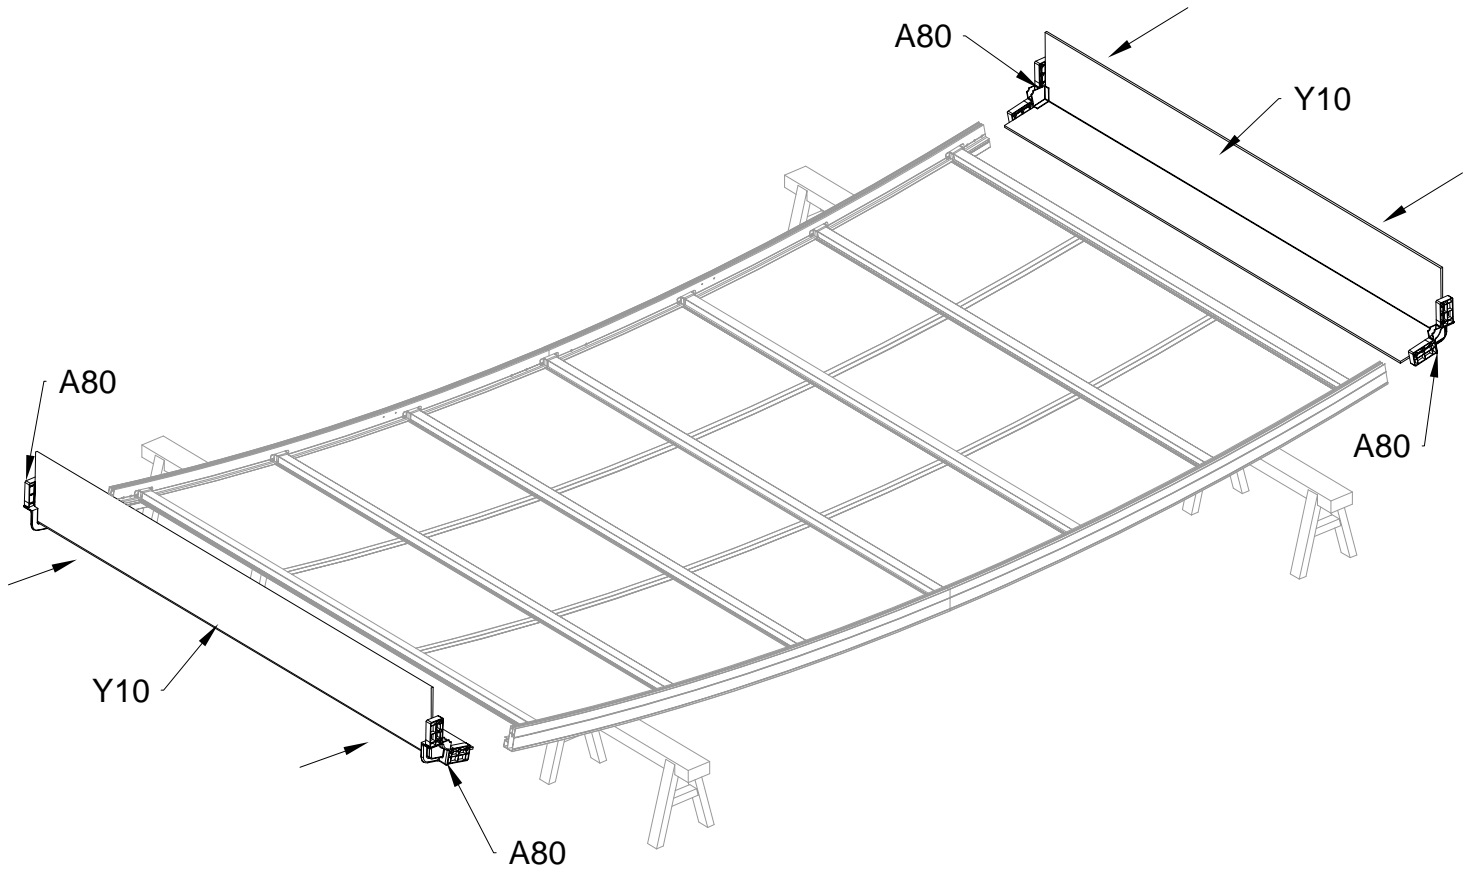

PART	NO	QTY
	Y10	2
	A80	4