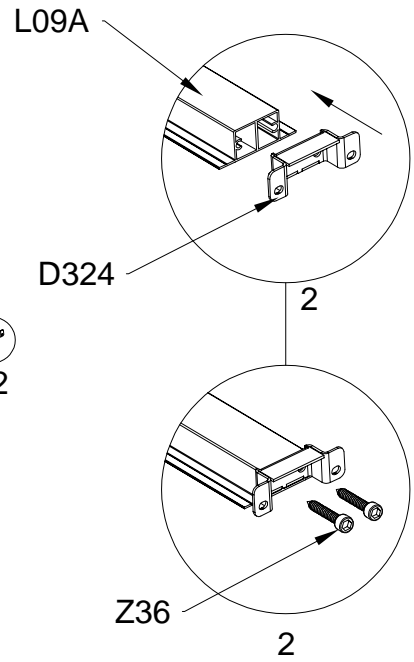

PART	NO	QTY
	L01A	1
	L01B	1
	Z18	16
	M6X60	
	J111	16
	A88	2
	H140	4
	H141	8
	H142	4
	S60	4
	M6X16	
	M11	4
	M6	4
	S68	4
	M10X55	
	M29	4
	M10	

The face with decorative rib outside.

PART	NO	QTY
	A78	2
	Z32 M4.2X16	12

## Block 2 installation

PRODUCT SIZE(LxWxH):226x442x64cm

PART	NO	QTY
	L08A	3
	L09A	4
	D324	14
	Z36	28
	M6X30	

PART	NO	QTY
	L02S	2
	L02T	2
	L03A	2
	S66	8
	M6X20	

PART	NO	QTY
	S66	4
	M6X20	

For reducing waist strain, we suggest to use 4 platforms when assembling(no provide).

PART	NO	QTY
	Z35	16
	M5X12	

PART	NO	QTY
	L10B	4
	Z35 M5X12	20

PART	NO	QTY
	Y2	6

PART	NO	QTY
	Z35	12
	M5X12	

PART	NO	QTY
	Y10	2
	A80	4

PART	NO	QTY
	L02E	1
	L02F	1
	L02G	1
	L02H	1
	S66	24
	M6X20	

PART	NO	QTY
	L01C	1
	L01D	1
	Z18	16
	M6X60	
	J111	16
	A88	4
	H140	4
	H141	8
	H142	4
	S60	8
	M6X16	
	M11	8
	M6	
	S68	4
	M10X55	
	M29	4
	M10	