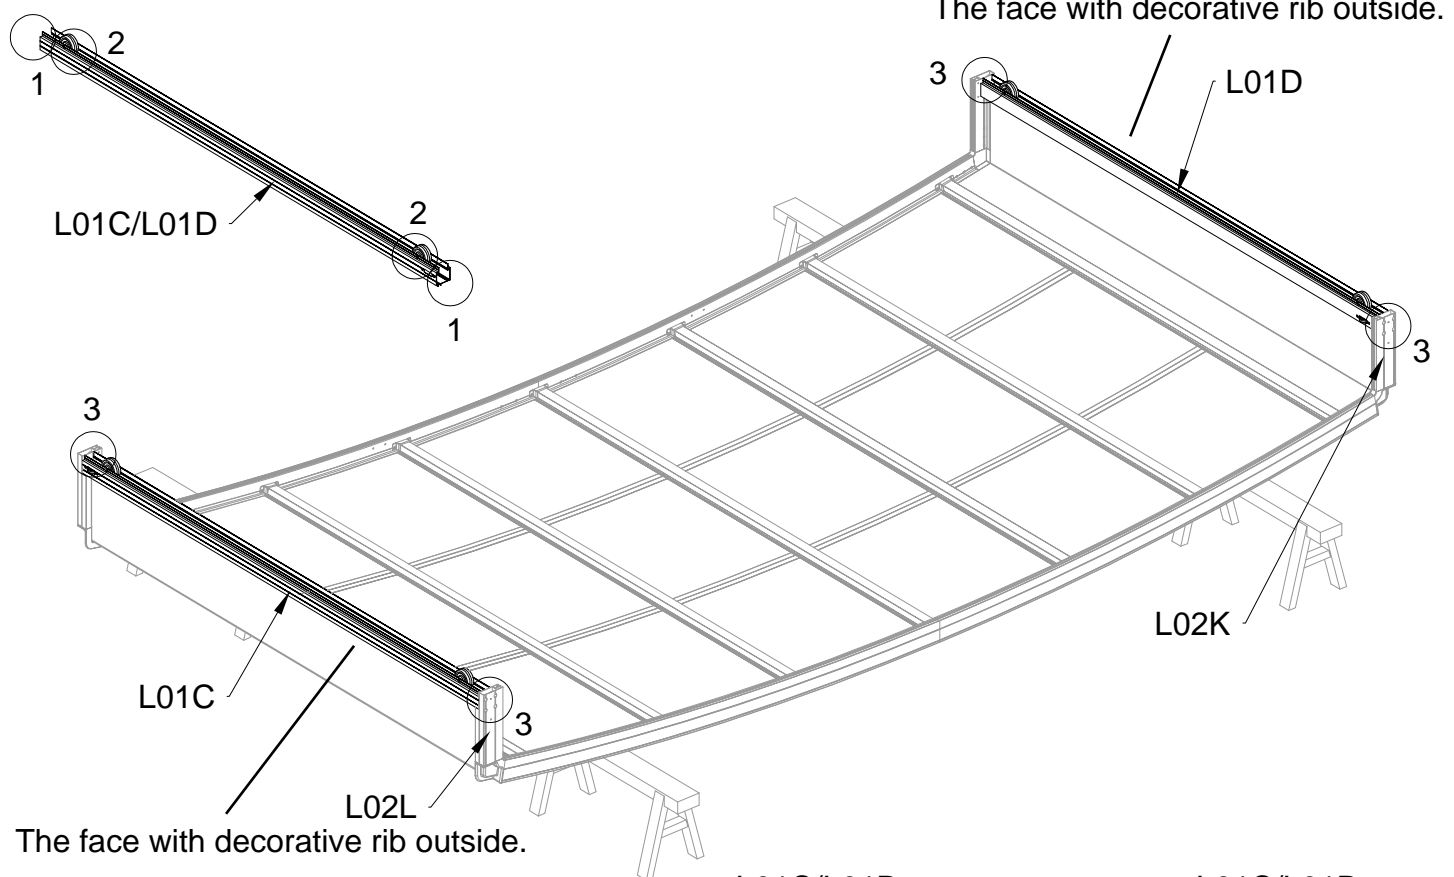

PART	NO	QTY
	L01C	1
	L01D	1
	Z18	16
	M6X60	
	J111	16
	A88	4
	H140	4
	H141	8
	H142	4
	S60	8
	M6X16	
	M11	8
	M6	
	S68	4
	M10X55	
	M29	4
	M10