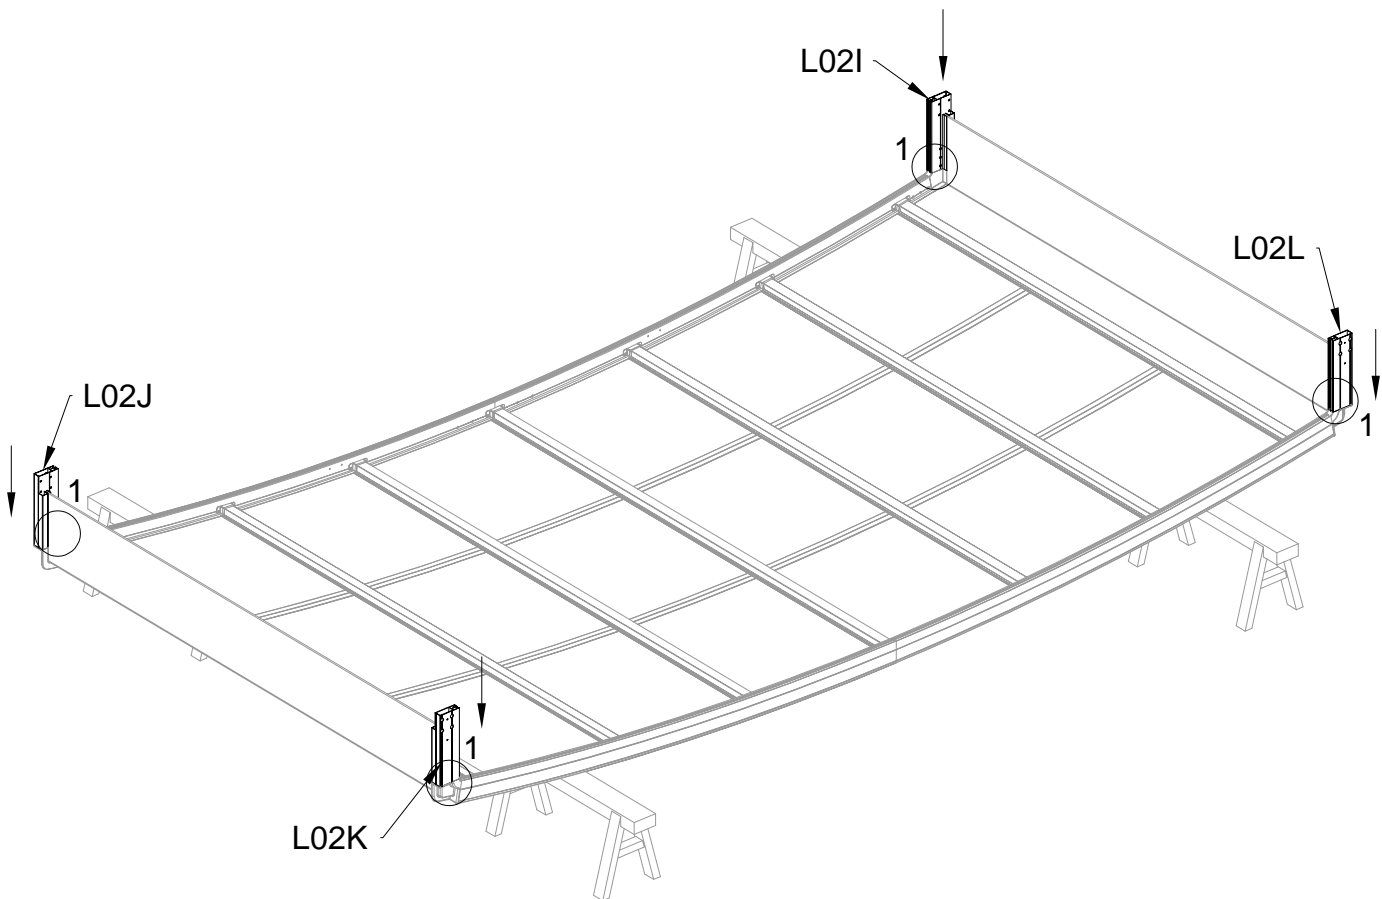

PART	NO	QTY
	L02I	1
	L02J	1
	L02K	1
	L02L	1
	S66	24
	M6X20