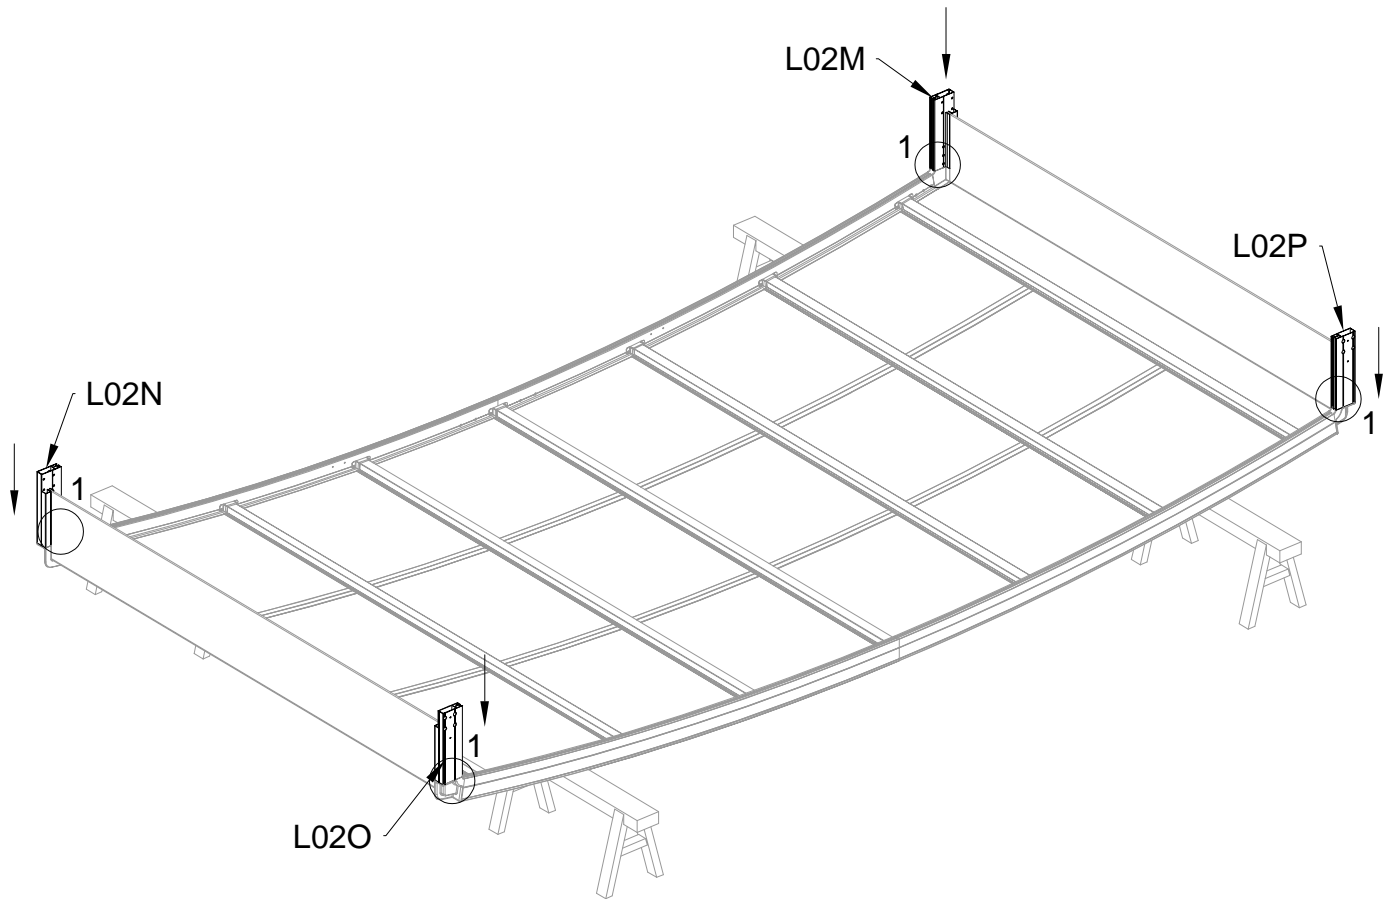

PART	NO	QTY
	L02M	1
	L02N	1
	L02O	1
	L02P	1
	S66	24
	M6X20