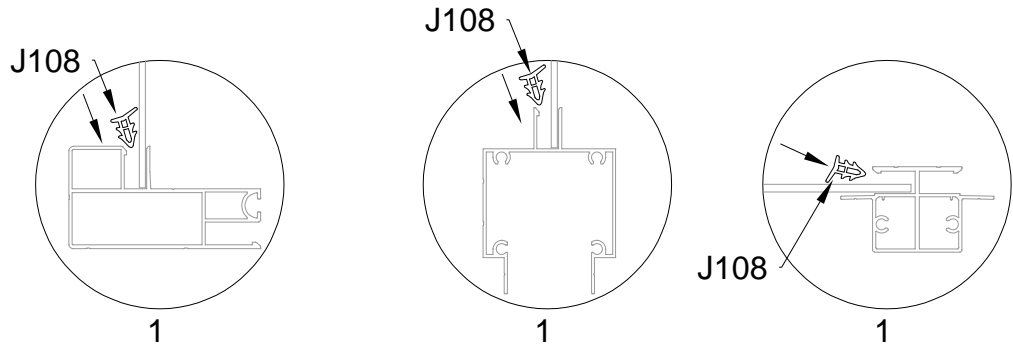

PART	NO	QTY
	J108	2