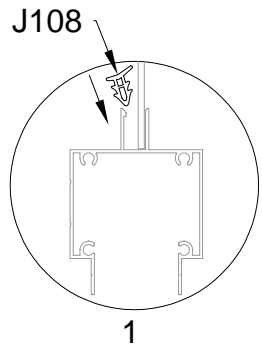

## Block 2 installation

PRODUCT SIZE(LxWxH):226x442x64cm

PART	NO	QTY
	L08A	3
	L09A	4
	D324	14
	Z36	28
	M6X30	

PART	NO	QTY
	L02S	2
	L02T	2
	L03A	2
	S66	8
	M6X20	

PART	NO	QTY
	S66	4
	M6X20	

For reducing waist strain, we suggest to use 4 platforms when assembling(no provide).

PART	NO	QTY
	Z35	16
	M5X12	

PART	NO	QTY
	L10B	4
	Z35 M5X12	20

PART	NO	QTY
	Y2	6

PART	NO	QTY
	Z35	12
	M5X12	

PART	NO	QTY
	Y10	2
	A80	4

PART	NO	QTY
	L02E	1
	L02F	1
	L02G	1
	L02H	1
	S66	24
	M6X20	

PART	NO	QTY
	L01C	1
	L01D	1
	Z18	16
	M6X60	
	J111	16
	A88	4
	H140	4
	H141	8
	H142	4
	S60	8
	M6X16	
	M11	8
	M6	
	S68	4
	M10X55	
	M29	4
	M10	

PART	NO	QTY
	A78	2
	Z32 M4.2X16	12

PART	NO	QTY
	J108	2

Silicone sealant is suggested for water proof(not provided).

## Block 3 installation

PRODUCT SIZE(LxWxH):226x457x77cm

PART	NO	QTY
	L08A	3
	L09A	4
	D324	14
	Z36	28
	M6X30	

PART	NO	QTY
	L02U	2
	L02V	2
	L03A	2
	S66	8
	M6X20	

PART	NO	QTY
	S66	4
	M6X20	

For reducing waist strain, we suggest to use 4 platforms when assembling(no provide).