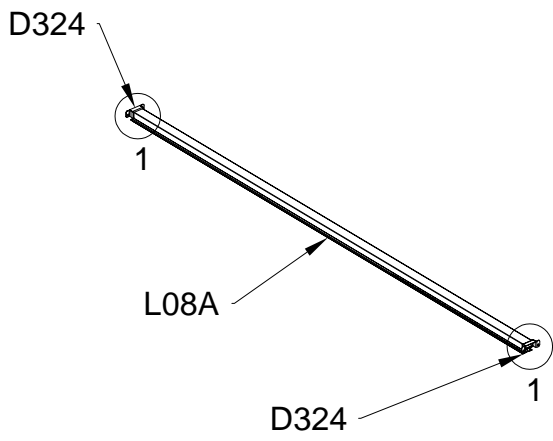

# Block 1 installation

PRODUCT SIZE(LxWxH):226x426x51cm

PART	NO	QTY
	L08A	3
	L09A	4
	D324	14
	Z36	28
	M6X30	

PART	NO	QTY
	L02Q	2
	L02R	2
	L03A	2
	S66	8
	M6X20	

PART	NO	QTY
	S66	4
	M6X20	

For reducing waist strain, we suggest to use 4 platforms when assembling(no provide).