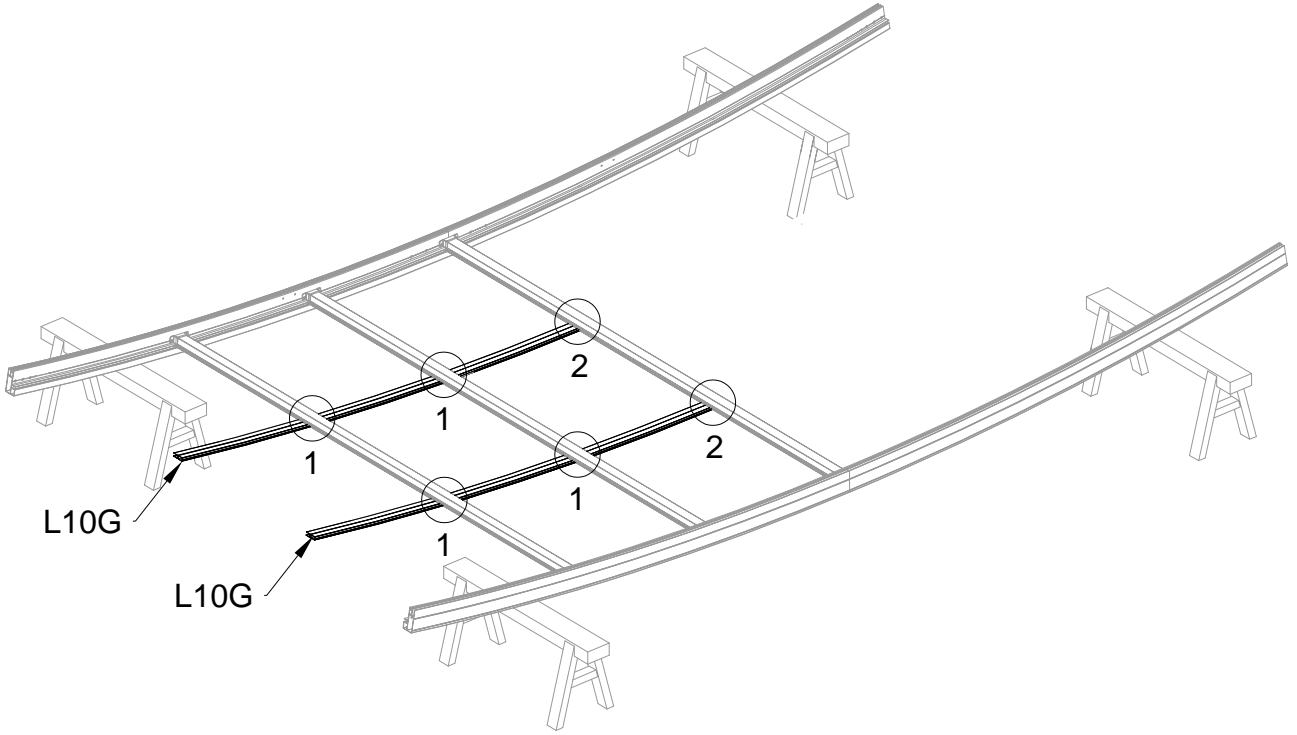

PART	NO	QTY
	L10G	2
	Z35 M5X12	10