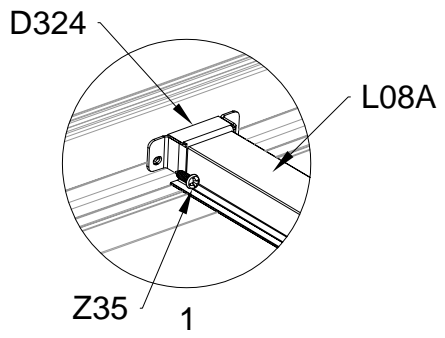

## Block 2 installation

PRODUCT SIZE(LxWxH):226x442x64cm

PART	NO	QTY
	L08A	3
	L09A	4
	D324	14
	Z36	28
	M6X30	

PART	NO	QTY
	L02S	2
	L02T	2
	L03A	2
	S66	8
	M6X20	

PART	NO	QTY
	S66	4
	M6X20	

For reducing waist strain, we suggest to use 4 platforms when assembling(no provide).

PART	NO	QTY
	Z35	16
	M5X12	

PART	NO	QTY
	L10B	4
	Z35 M5X12	20

PART	NO	QTY
	Y2	6

PART	NO	QTY
	Z35	12
	M5X12	

PART	NO	QTY
	Y10	2
	A80	4

PART	NO	QTY
	L02E	1
	L02F	1
	L02G	1
	L02H	1
	S66	24
	M6X20	

PART	NO	QTY
	L01C	1
	L01D	1
	Z18	16
	M6X60	
	J111	16
	A88	4
	H140	4
	H141	8
	H142	4
	S60	8
	M6X16	
	M11	8
	M6	
	S68	4
	M10X55	
	M29	4
	M10	