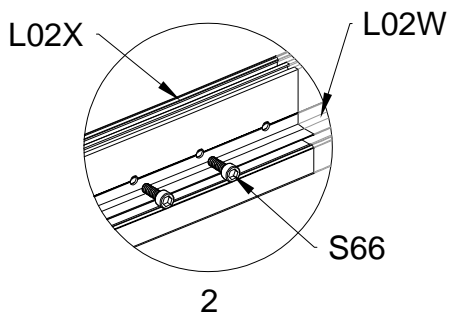

## Block 4 installation

PRODUCT SIZE(LxWxH):226x457x77cm

PART	NO	QTY
	L08A	3
	L09A	4
	D324	14
	Z36	28
	M6X30	

PART	NO	QTY
	L02W	2
	L02X	2
	L03A	2
	S66	8
	M6X20	

PART	NO	QTY
	S66	4
	M6X20	

For reducing waist strain, we suggest to use 4 platforms when assembling(no provide).

PART	NO	QTY
	Z35	16
	M5X12	

PART	NO	QTY
	L10D	4
	Z35	20
	M5X12	

PART	NO	QTY
	Y8	6

PART	NO	QTY
	Z35	12
	M5X12	

PART	NO	QTY
	Y12	2
	A80	4

PART	NO	QTY
	L02M	1
	L02N	1
	L02O	1
	L02P	1
	S66	24
	M6X20	

PART	NO	QTY
	L01C	1
	L01D	1
	Z18	16
	M6X60	
	J111	16
	A88	4
	H140	4
	H141	8
	H142	4
	S60	8
	M6X16	
	M11	8
	M6	
	S68	4
	M10X55	
	M29	4
	M10	