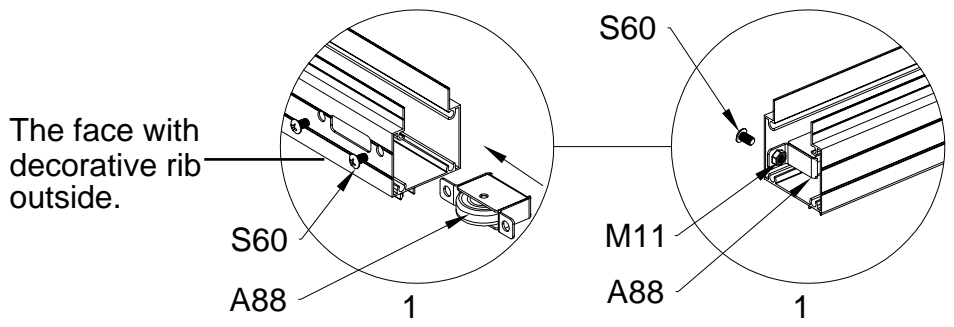

## Block 4 installation

PRODUCT SIZE(LxWxH):226x457x77cm

PART	NO	QTY
	L08A	3
	L09A	4
	D324	14
	Z36	28
	M6X30	

PART	NO	QTY
	L02W	2
	L02X	2
	L03A	2
	S66	8
	M6X20	

PART	NO	QTY
	S66	4
	M6X20	

For reducing waist strain, we suggest to use 4 platforms when assembling(no provide).

PART	NO	QTY
	Z35	16
	M5X12	

PART	NO	QTY
	L10D	4
	Z35	20
	M5X12	

PART	NO	QTY
	Y8	6

PART	NO	QTY
	Z35	12
	M5X12	

PART	NO	QTY
	Y12	2
	A80	4

PART	NO	QTY
	L02M	1
	L02N	1
	L02O	1
	L02P	1
	S66	24
	M6X20	

PART	NO	QTY
	L01C	1
	L01D	1
	Z18	16
	M6X60	
	J111	16
	A88	4
	H140	4
	H141	8
	H142	4
	S60	8
	M6X16	
	M11	8
	M6	
	S68	4
	M10X55	
	M29	4
	M10	