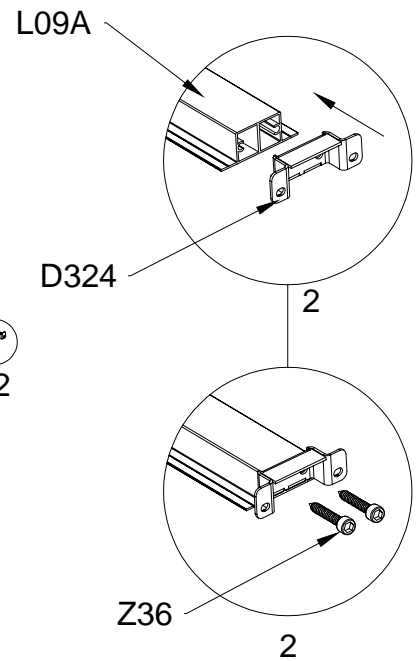

PART	NO	QTY
	Z35	16
	M5X12	

PART	NO	QTY
	L10C	4
	Z35 M5X12	20

PART	NO	QTY
	Y3	6

PART	NO	QTY
	Z35	12
	M5X12	

PART	NO	QTY
	Y11	2
	A80	4

PART	NO	QTY
	L02I	1
	L02J	1
	L02K	1
	L02L	1
	S66	24
	M6X20	

PART	NO	QTY
	L01C	1
	L01D	1
	Z18	16
	M6X60	
	J111	16
	A88	4
	H140	4
	H141	8
	H142	4
	S60	8
	M6X16	
	M11	8
	M6	
	S68	4
	M10X55	
	M29	4
	M10	

PART	NO	QTY
	A78	2
	Z32 M4.2X16	12

PART	NO	QTY
	J108	2

Silicone sealant is suggested for water proof(not provided).

## Block 4 installation

PRODUCT SIZE(LxWxH):226x457x77cm

PART	NO	QTY
	L08A	3
	L09A	4
	D324	14
	Z36	28
	M6X30	

PART	NO	QTY
	L02W	2
	L02X	2
	L03A	2
	S66	8
	M6X20	

PART	NO	QTY
	S66	4
	M6X20	

For reducing waist strain, we suggest to use 4 platforms when assembling(no provide).

PART	NO	QTY
	Z35	16
	M5X12	

PART	NO	QTY
	L10D	4
	Z35	20
	M5X12	

PART	NO	QTY
	Y8	6

PART	NO	QTY
	Z35	12
	M5X12	

PART	NO	QTY
	Y12	2
	A80	4

PART	NO	QTY
	L02M	1
	L02N	1
	L02O	1
	L02P	1
	S66	24
	M6X20	

PART	NO	QTY
	L01C	1
	L01D	1
	Z18	16
	M6X60	
	J111	16
	A88	4
	H140	4
	H141	8
	H142	4
	S60	8
	M6X16	
	M11	8
	M6	
	S68	4
	M10X55	
	M29	4
	M10	