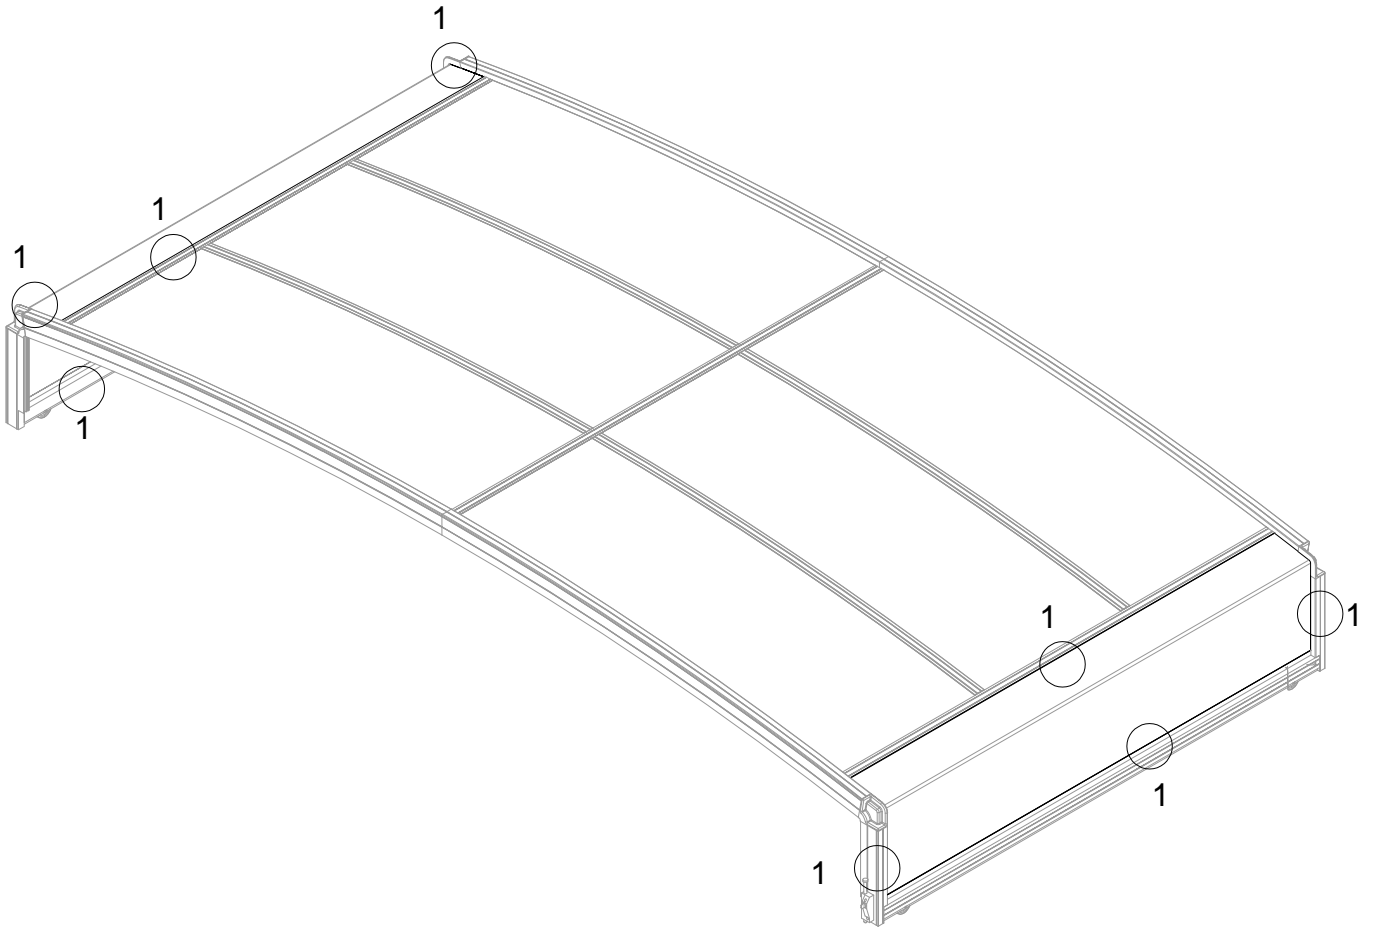

PART	NO	QTY
	J108	2