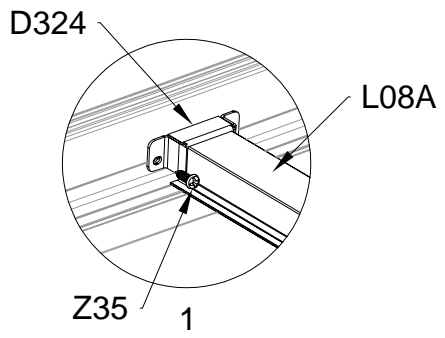

# Block 1 installation

PRODUCT SIZE(LxWxH):226x426x51cm

PART	NO	QTY
	L08A	3
	L09A	4
	D324	14
	Z36	28
	M6X30	

PART	NO	QTY
	L02Q	2
	L02R	2
	L03A	2
	S66	8
	M6X20	

PART	NO	QTY
	S66	4
	M6X20	

For reducing waist strain, we suggest to use 4 platforms when assembling(no provide).

PART	NO	QTY
	Z35	16
	M5X12	

PART	NO	QTY
	L10A	4
	Z35 M5X12	20

PART	NO	QTY
	Y1	6

When assembling polycarbonate, the surface with white film must face towards the sun.

PART	NO	QTY
	Z35	12
	M5X12	

PART	NO	QTY
	Y9	2
	A80	4