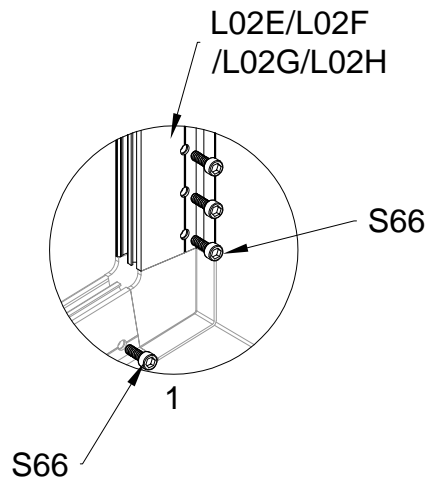

## Block 2 installation

PRODUCT SIZE(LxWxH):226x442x64cm

PART	NO	QTY
	L08A	3
	L09A	4
	D324	14
	Z36	28
	M6X30	

PART	NO	QTY
	L02S	2
	L02T	2
	L03A	2
	S66	8
	M6X20	

PART	NO	QTY
	S66	4
	M6X20	

For reducing waist strain, we suggest to use 4 platforms when assembling(no provide).

PART	NO	QTY
	Z35	16
	M5X12	

PART	NO	QTY
	L10B	4
	Z35 M5X12	20

PART	NO	QTY
	Y2	6

PART	NO	QTY
	Z35	12
	M5X12	

PART	NO	QTY
	Y10	2
	A80	4

PART	NO	QTY
	L02E	1
	L02F	1
	L02G	1
	L02H	1
	S66	24
	M6X20	

PART	NO	QTY
	L01C	1
	L01D	1
	Z18	16
	M6X60	
	J111	16
	A88	4
	H140	4
	H141	8
	H142	4
	S60	8
	M6X16	
	M11	8
	M6	
	S68	4
	M10X55	
	M29	4
	M10	

PART	NO	QTY
	A78	2
	Z32 M4.2X16	12

PART	NO	QTY
	J108	2

Silicone sealant is suggested for water proof(not provided).