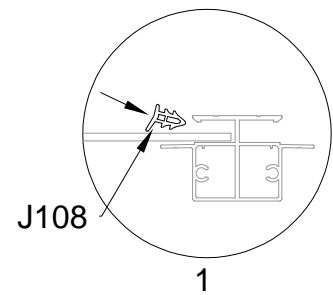

PART	NO	QTY
	J108	2