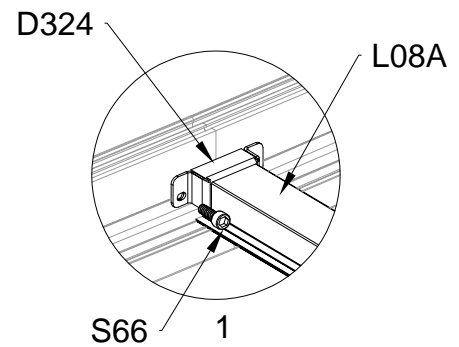

## Block 2 installation

PRODUCT SIZE(LxWxH):226x442x64cm

PART	NO	QTY
	L08A	3
	L09A	4
	D324	14
	Z36	28
	M6X30	

PART	NO	QTY
	L02S	2
	L02T	2
	L03A	2
	S66	8
	M6X20	

PART	NO	QTY
	S66	4
	M6X20	

For reducing waist strain, we suggest to use 4 platforms when assembling(no provide).