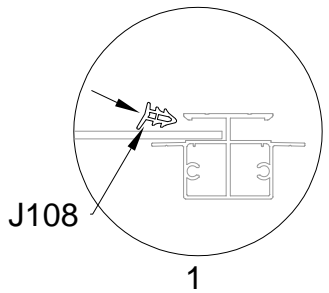

PART	NO	QTY
	J108	2