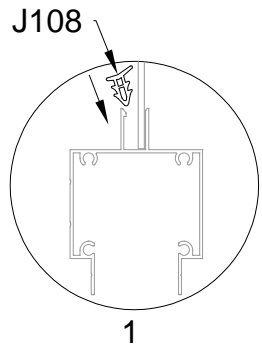

## Block 3 installation

PRODUCT SIZE(LxWxH):226x457x77cm

PART	NO	QTY
	L08A	3
	L09A	4
	D324	14
	Z36	28
	M6X30	

PART	NO	QTY
	L02U	2
	L02V	2
	L03A	2
	S66	8
	M6X20	

PART	NO	QTY
	S66	4
	M6X20	

For reducing waist strain, we suggest to use 4 platforms when assembling(no provide).

PART	NO	QTY
	Z35	16
	M5X12	

PART	NO	QTY
	L10C	4
	Z35 M5X12	20

PART	NO	QTY
	Y3	6

PART	NO	QTY
	Z35	12
	M5X12	

PART	NO	QTY
	Y11	2
	A80	4

PART	NO	QTY
	L02I	1
	L02J	1
	L02K	1
	L02L	1
	S66	24
	M6X20	

PART	NO	QTY
	L01C	1
	L01D	1
	Z18	16
	M6X60	
	J111	16
	A88	4
	H140	4
	H141	8
	H142	4
	S60	8
	M6X16	
	M11	8
	M6	
	S68	4
	M10X55	
	M29	4
	M10	

PART	NO	QTY
	A78	2
	Z32 M4.2X16	12

PART	NO	QTY
	J108	2

Silicone sealant is suggested for water proof(not provided).

## Block 4 installation

PRODUCT SIZE(LxWxH):226x457x77cm

PART	NO	QTY
	L08A	3
	L09A	4
	D324	14
	Z36	28
	M6X30	

PART	NO	QTY
	L02W	2
	L02X	2
	L03A	2
	S66	8
	M6X20	

PART	NO	QTY
	S66	4
	M6X20	

For reducing waist strain, we suggest to use 4 platforms when assembling(no provide).