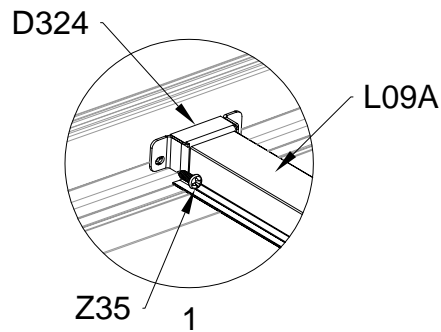

PART	NO	QTY
	Z35	16
	M5X12