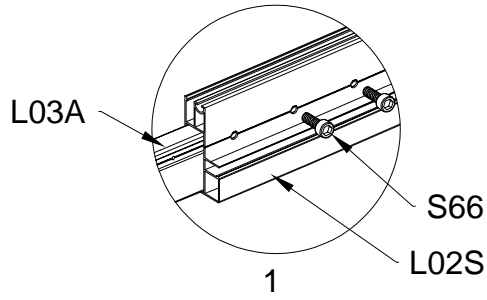

## Block 2 installation

PRODUCT SIZE(LxWxH):226x442x64cm

PART	NO	QTY
	L08A	3
	L09A	4
	D324	14
	Z36	28
	M6X30	

PART	NO	QTY
	L02S	2
	L02T	2
	L03A	2
	S66	8
	M6X20	

PART	NO	QTY
	S66	4
	M6X20	

For reducing waist strain, we suggest to use 4 platforms when assembling(no provide).