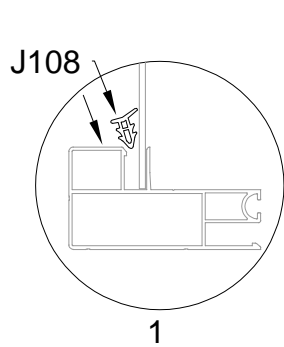

## Block 4 installation

PRODUCT SIZE(LxWxH):226x457x77cm

PART	NO	QTY
	L08A	3
	L09A	4
	D324	14
	Z36	28
	M6X30	

PART	NO	QTY
	L02W	2
	L02X	2
	L03A	2
	S66	8
	M6X20	

PART	NO	QTY
	S66	4
	M6X20	

For reducing waist strain, we suggest to use 4 platforms when assembling(no provide).

PART	NO	QTY
	Z35	16
	M5X12	

PART	NO	QTY
	L10D	4
	Z35	20
	M5X12	

PART	NO	QTY
	Y8	6

PART	NO	QTY
	Z35	12
	M5X12	

PART	NO	QTY
	Y12	2
	A80	4

PART	NO	QTY
	L02M	1
	L02N	1
	L02O	1
	L02P	1
	S66	24
	M6X20	

PART	NO	QTY
	L01C	1
	L01D	1
	Z18	16
	M6X60	
	J111	16
	A88	4
	H140	4
	H141	8
	H142	4
	S60	8
	M6X16	
	M11	8
	M6	
	S68	4
	M10X55	
	M29	4
	M10	

PART	NO	QTY
	A78	2
	Z32 M4.2X16	12

PART	NO	QTY
	J108	2

Silicone sealant is suggested for water proof(not provided).

# Block5 installation

PRODUCT SIZE(LxWxH):226x472x89cm

PART	NO	QTY
	L07A	1
	L08A	2
	L08B	1
	L09A	2
	L09B	1
	D324	14
	Z36	28
	M6X30	

PART	NO	QTY
	L02Y	2
	L02Z	2
	L03A	2
	S66	8
	M6X20	

PART	NO	QTY
	S66	4
	M6X20	