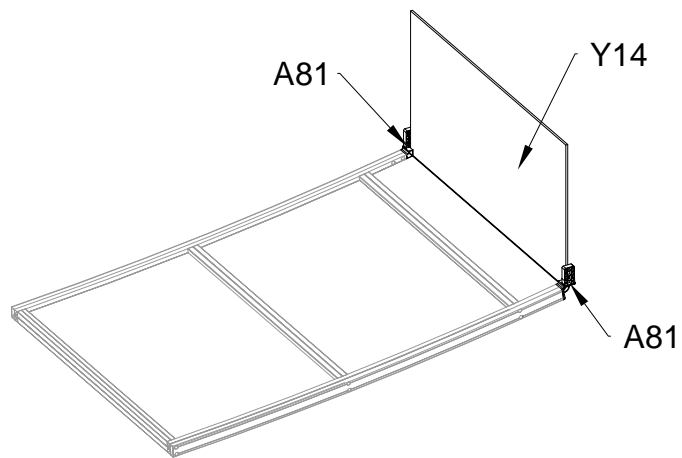

PART	NO	QTY
	Y14	1
	A81	2

Door Assembly