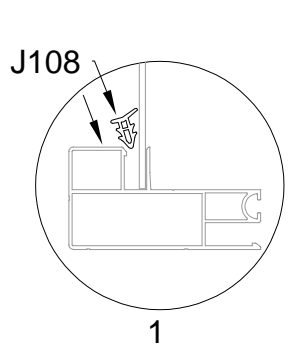

## Block 3 installation

PRODUCT SIZE(LxWxH):226x457x77cm

PART	NO	QTY
	L08A	3
	L09A	4
	D324	14
	Z36	28
	M6X30	

PART	NO	QTY
	L02U	2
	L02V	2
	L03A	2
	S66	8
	M6X20	

PART	NO	QTY
	S66	4
	M6X20	

For reducing waist strain, we suggest to use 4 platforms when assembling(no provide).

PART	NO	QTY
	Z35	16
	M5X12	

PART	NO	QTY
	L10C	4
	Z35 M5X12	20

PART	NO	QTY
	Y3	6

PART	NO	QTY
	Z35	12
	M5X12	

PART	NO	QTY
	Y11	2
	A80	4

PART	NO	QTY
	L02I	1
	L02J	1
	L02K	1
	L02L	1
	S66	24
	M6X20	

PART	NO	QTY
	L01C	1
	L01D	1
	Z18	16
	M6X60	
	J111	16
	A88	4
	H140	4
	H141	8
	H142	4
	S60	8
	M6X16	
	M11	8
	M6	
	S68	4
	M10X55	
	M29	4
	M10	

PART	NO	QTY
	A78	2
	Z32 M4.2X16	12

PART	NO	QTY
	J108	2

Silicone sealant is suggested for water proof(not provided).

## Block 4 installation

PRODUCT SIZE(LxWxH):226x457x77cm

PART	NO	QTY
	L08A	3
	L09A	4
	D324	14
	Z36	28
	M6X30	

PART	NO	QTY
	L02W	2
	L02X	2
	L03A	2
	S66	8
	M6X20	

PART	NO	QTY
	S66	4
	M6X20	

For reducing waist strain, we suggest to use 4 platforms when assembling(no provide).