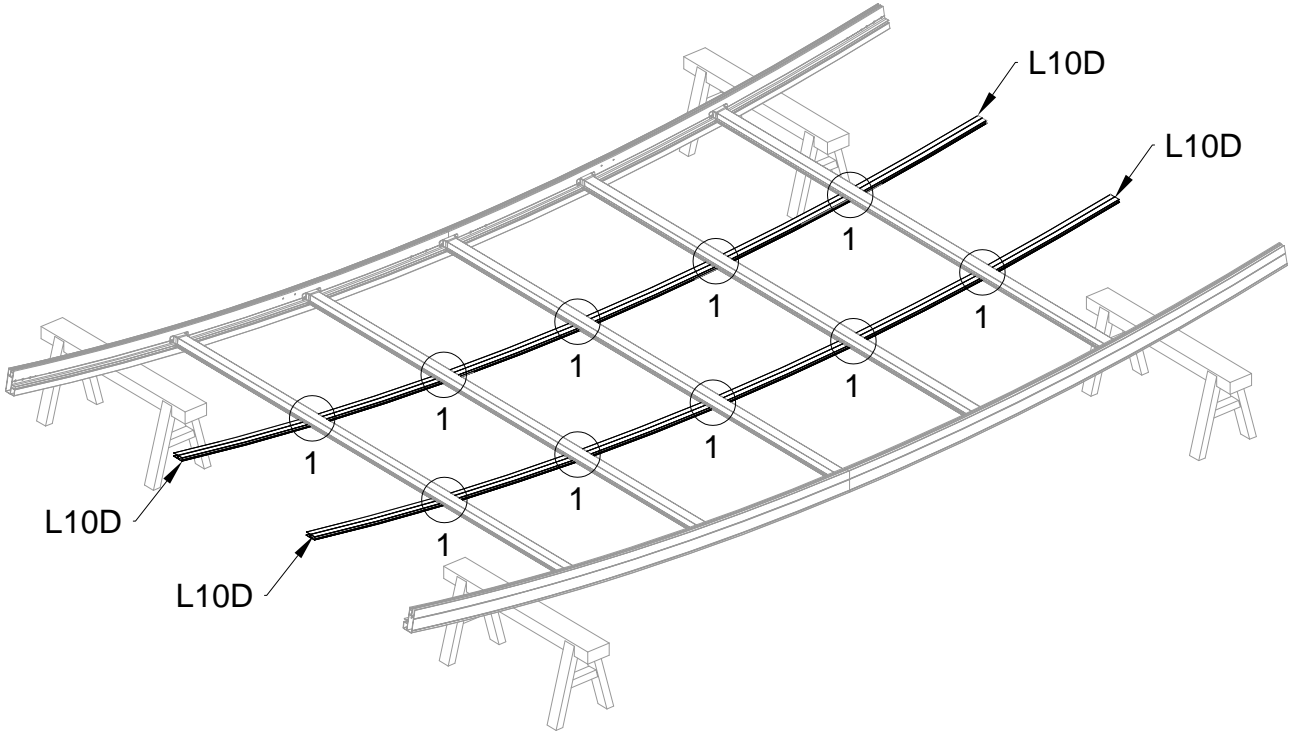

PART	NO	QTY
	L10D	4
	Z35	20
	M5X12