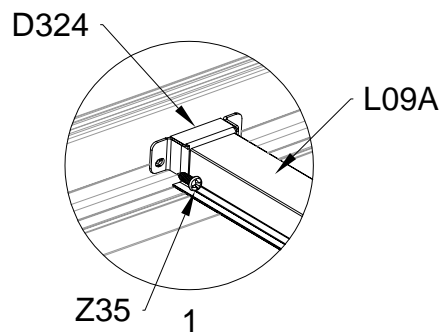

PART	NO	QTY
	Z35	16
	M5X12