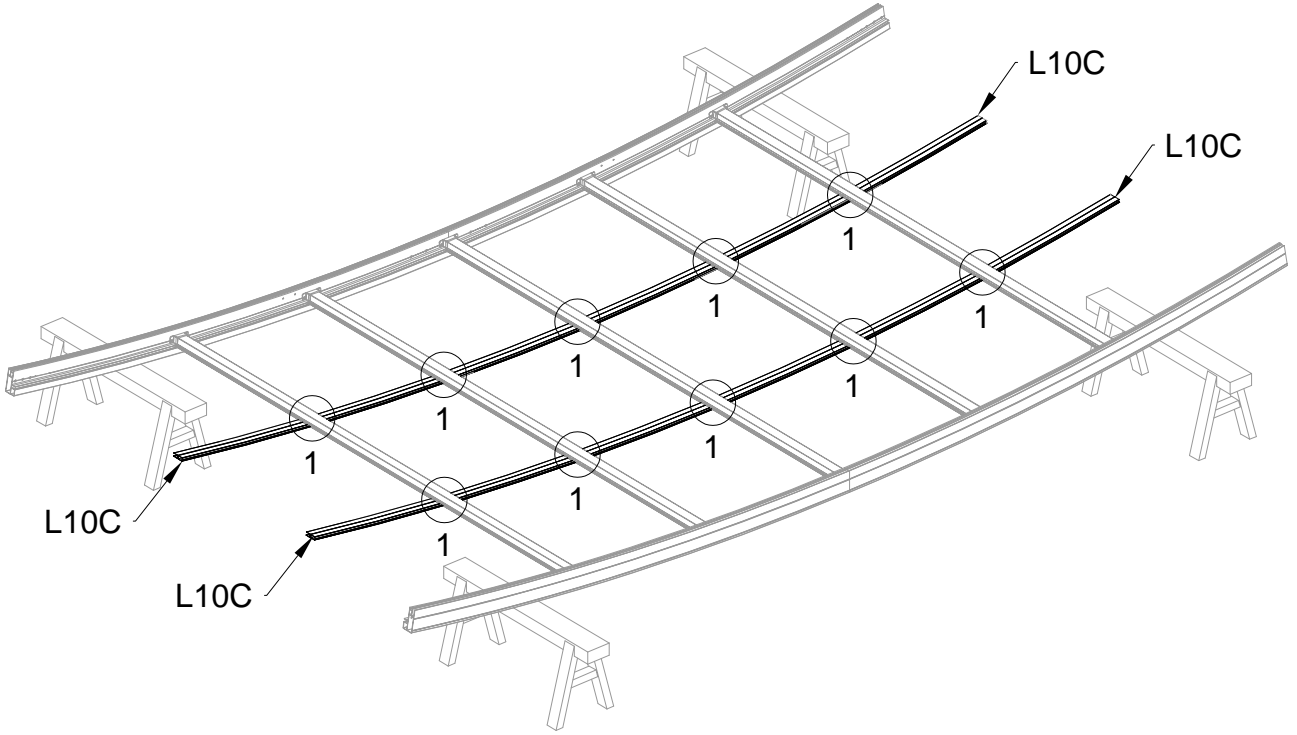

PART	NO	QTY
	L10C	4
	Z35 M5X12	20