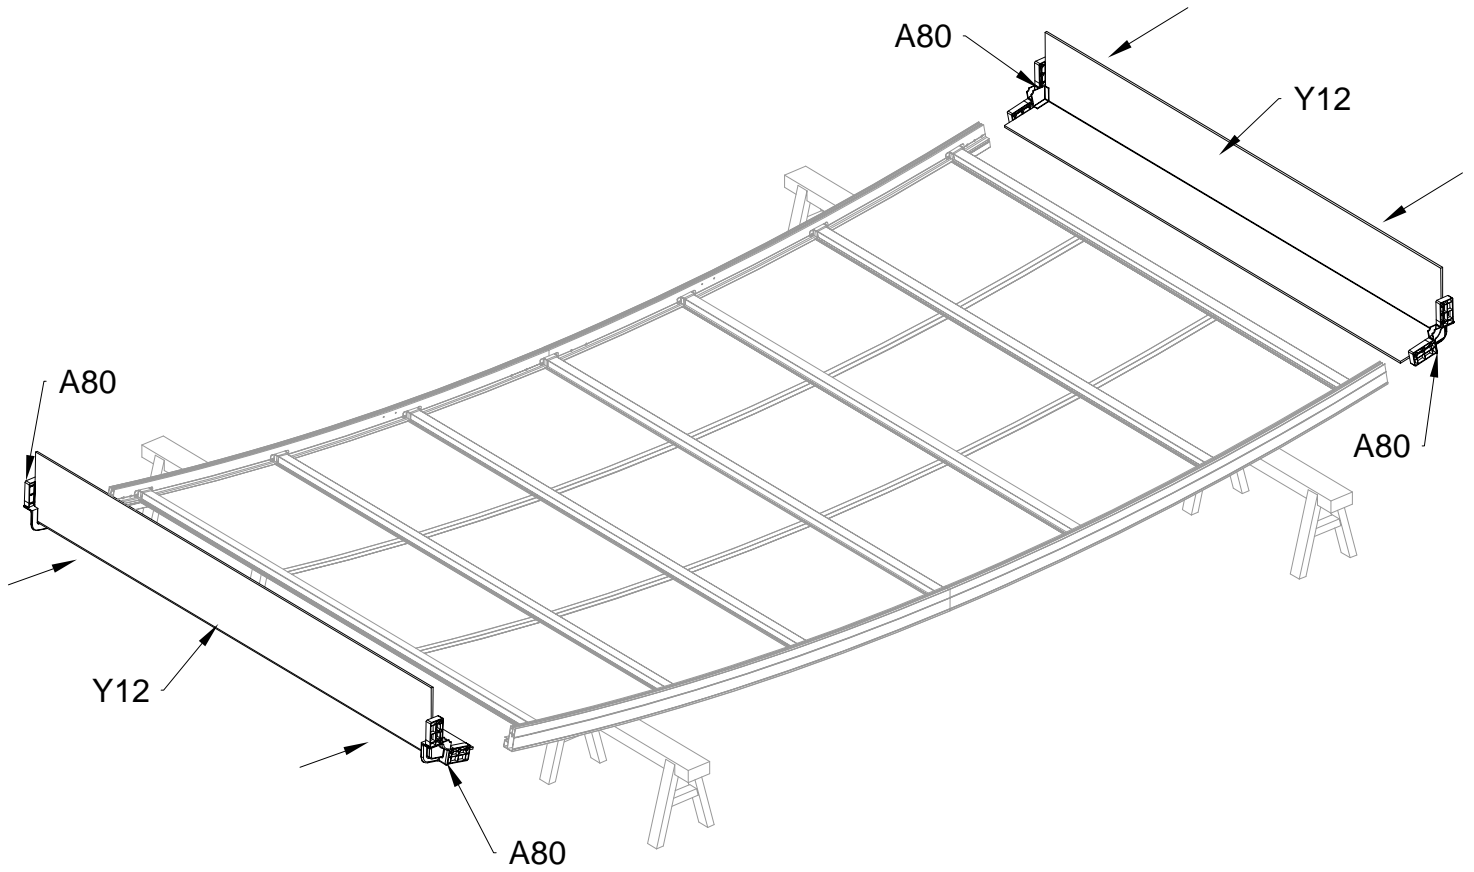

PART	NO	QTY
	Y12	2
	A80	4