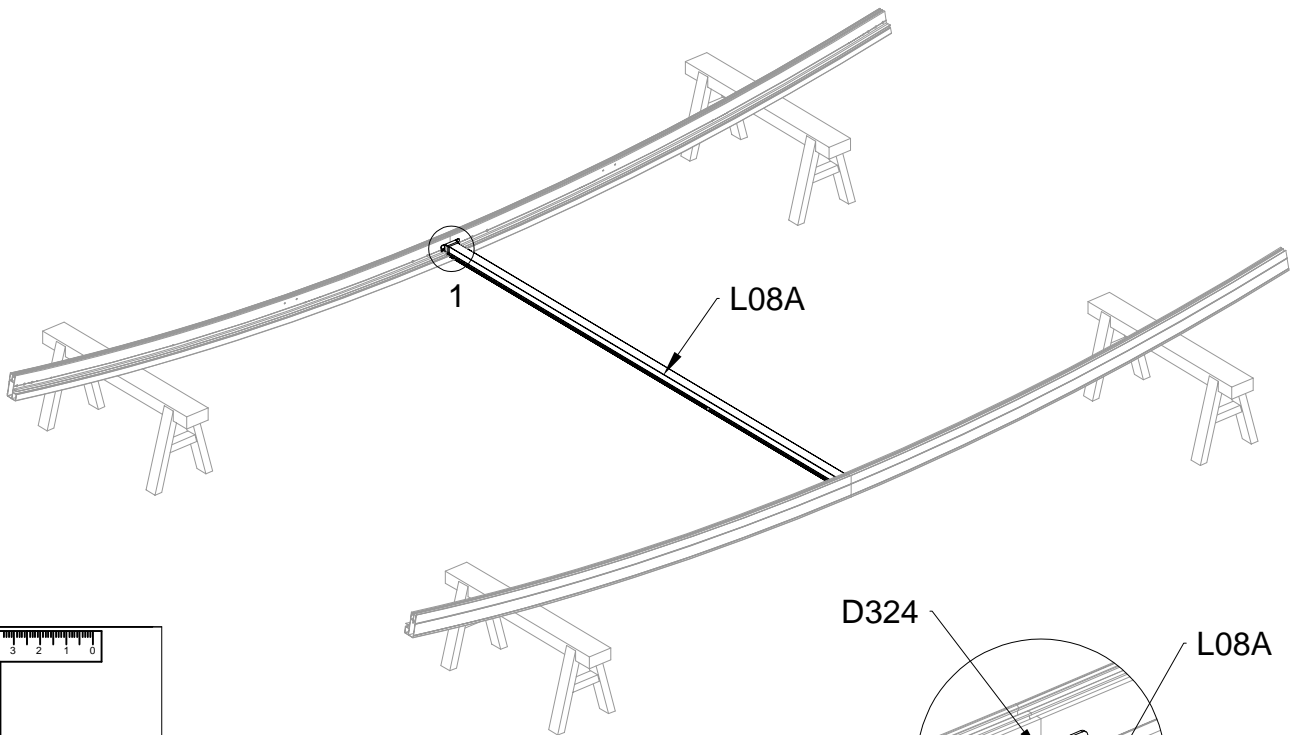

## Block 2 installation

PRODUCT SIZE(LxWxH):226x442x64cm

PART	NO	QTY
	L08A	3
	L09A	4
	D324	14
	Z36	28
	M6X30	

PART	NO	QTY
	L02S	2
	L02T	2
	L03A	2
	S66	8
	M6X20	

PART	NO	QTY
	S66	4
	M6X20	

For reducing waist strain, we suggest to use 4 platforms when assembling(no provide).