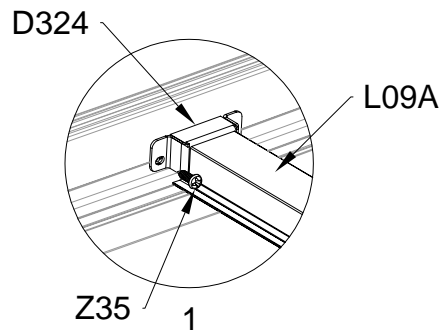

## Block 4 installation

PRODUCT SIZE(LxWxH):226x457x77cm

PART	NO	QTY
	L08A	3
	L09A	4
	D324	14
	Z36	28
	M6X30	

PART	NO	QTY
	L02W	2
	L02X	2
	L03A	2
	S66	8
	M6X20	

PART	NO	QTY
	S66	4
	M6X20	

For reducing waist strain, we suggest to use 4 platforms when assembling(no provide).

PART	NO	QTY
	Z35	16
	M5X12	

PART	NO	QTY
	L10D	4
	Z35	20
	M5X12	

PART	NO	QTY
	Y8	6

PART	NO	QTY
	Z35	12
	M5X12	

PART	NO	QTY
	Y12	2
	A80	4

PART	NO	QTY
	L02M	1
	L02N	1
	L02O	1
	L02P	1
	S66	24
	M6X20	

PART	NO	QTY
	L01C	1
	L01D	1
	Z18	16
	M6X60	
	J111	16
	A88	4
	H140	4
	H141	8
	H142	4
	S60	8
	M6X16	
	M11	8
	M6	
	S68	4
	M10X55	
	M29	4
	M10	