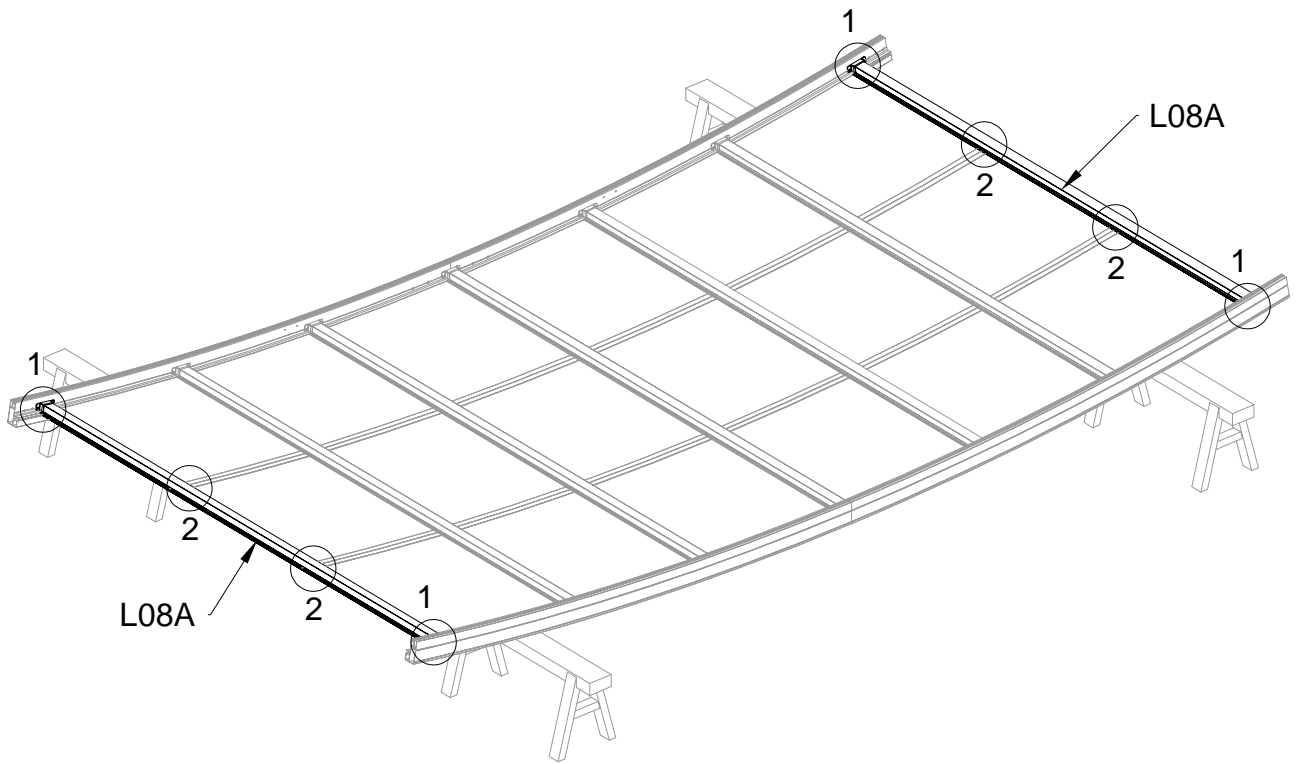

PART	NO	QTY
	Z35	12
	M5X12