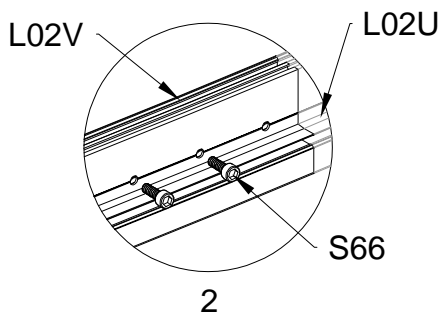

## Block 3 installation

PRODUCT SIZE(LxWxH):226x457x77cm

PART	NO	QTY
	L08A	3
	L09A	4
	D324	14
	Z36	28
	M6X30	

PART	NO	QTY
	L02U	2
	L02V	2
	L03A	2
	S66	8
	M6X20	

PART	NO	QTY
	S66	4
	M6X20	

For reducing waist strain, we suggest to use 4 platforms when assembling(no provide).