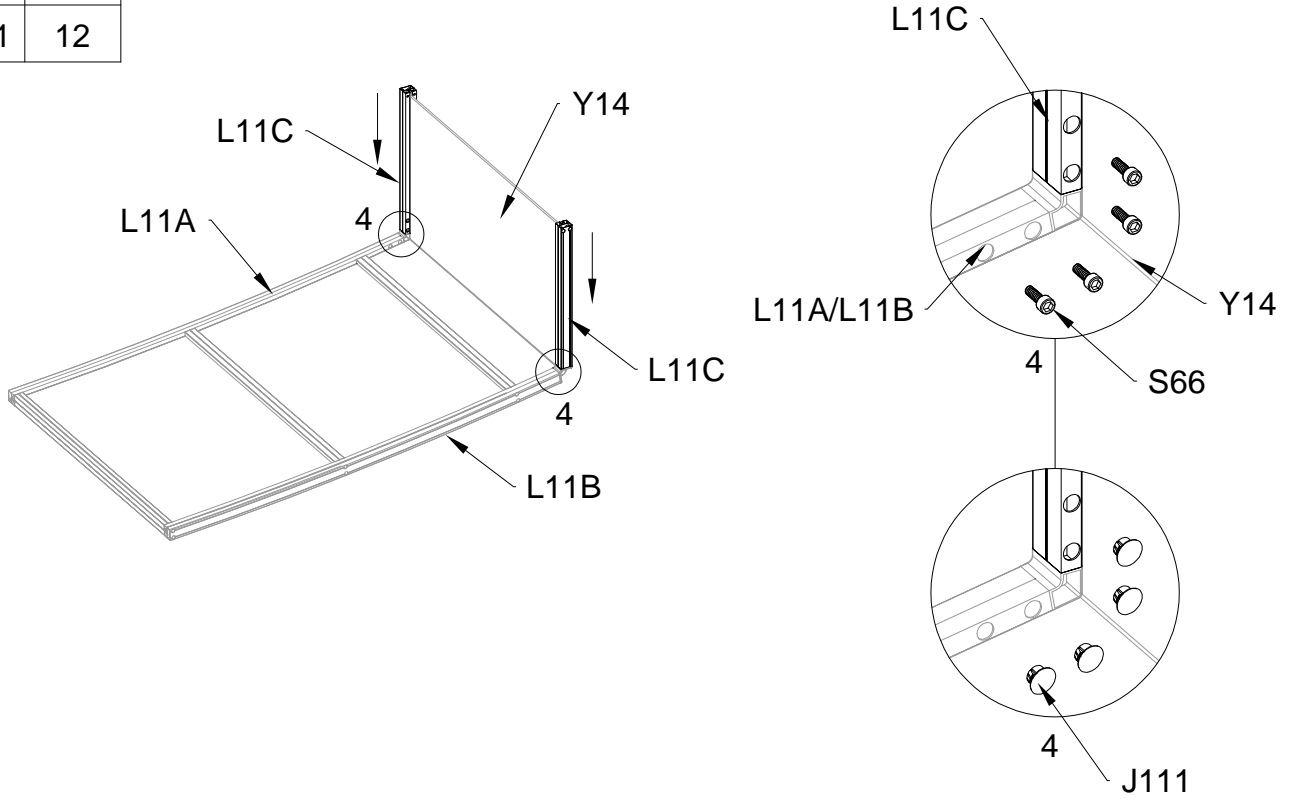

PART	NO	QTY
	L11C	2
	L12A	1
	Z18	4
	M6X60	
	S66	8
	M6X20	
	J111	12

Door Assembly