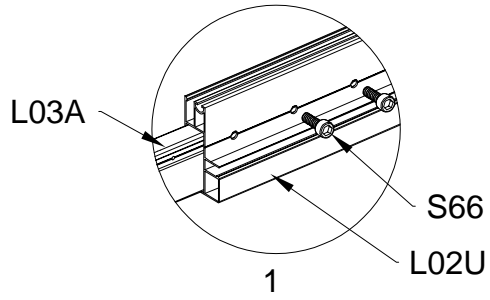

## Block 3 installation

PRODUCT SIZE(LxWxH):226x457x77cm

PART	NO	QTY
	L08A	3
	L09A	4
	D324	14
	Z36	28
	M6X30	

PART	NO	QTY
	L02U	2
	L02V	2
	L03A	2
	S66	8
	M6X20	

PART	NO	QTY
	S66	4
	M6X20	

For reducing waist strain, we suggest to use 4 platforms when assembling(no provide).