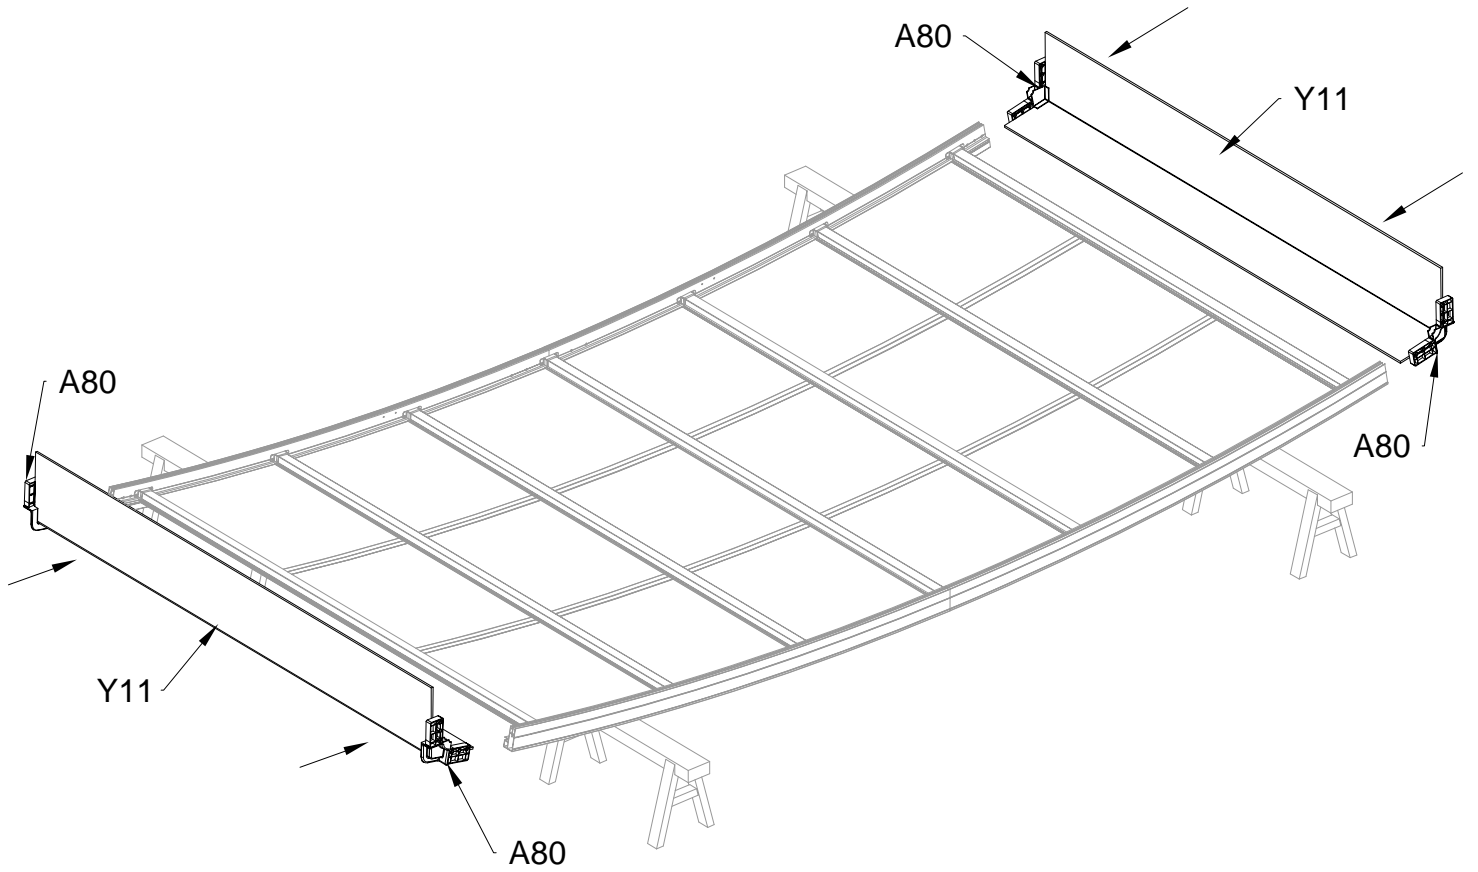

PART	NO	QTY
	Y11	2
	A80	4