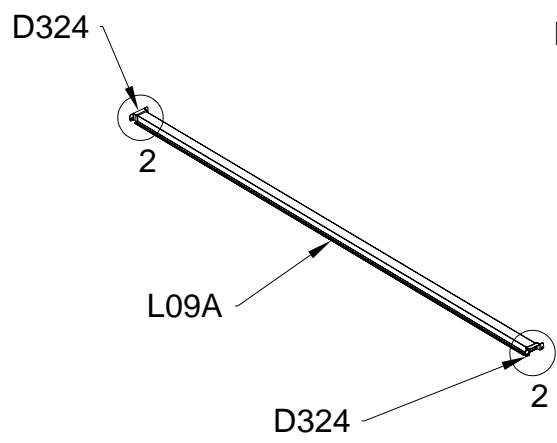

# Block 1 installation

PRODUCT SIZE(LxWxH):226x426x51cm

PART	NO	QTY
	L08A	3
	L09A	4
	D324	14
	Z36	28
	M6X30	

PART	NO	QTY
	L02Q	2
	L02R	2
	L03A	2
	S66	8
	M6X20	

PART	NO	QTY
	S66	4
	M6X20	

For reducing waist strain, we suggest to use 4 platforms when assembling(no provide).