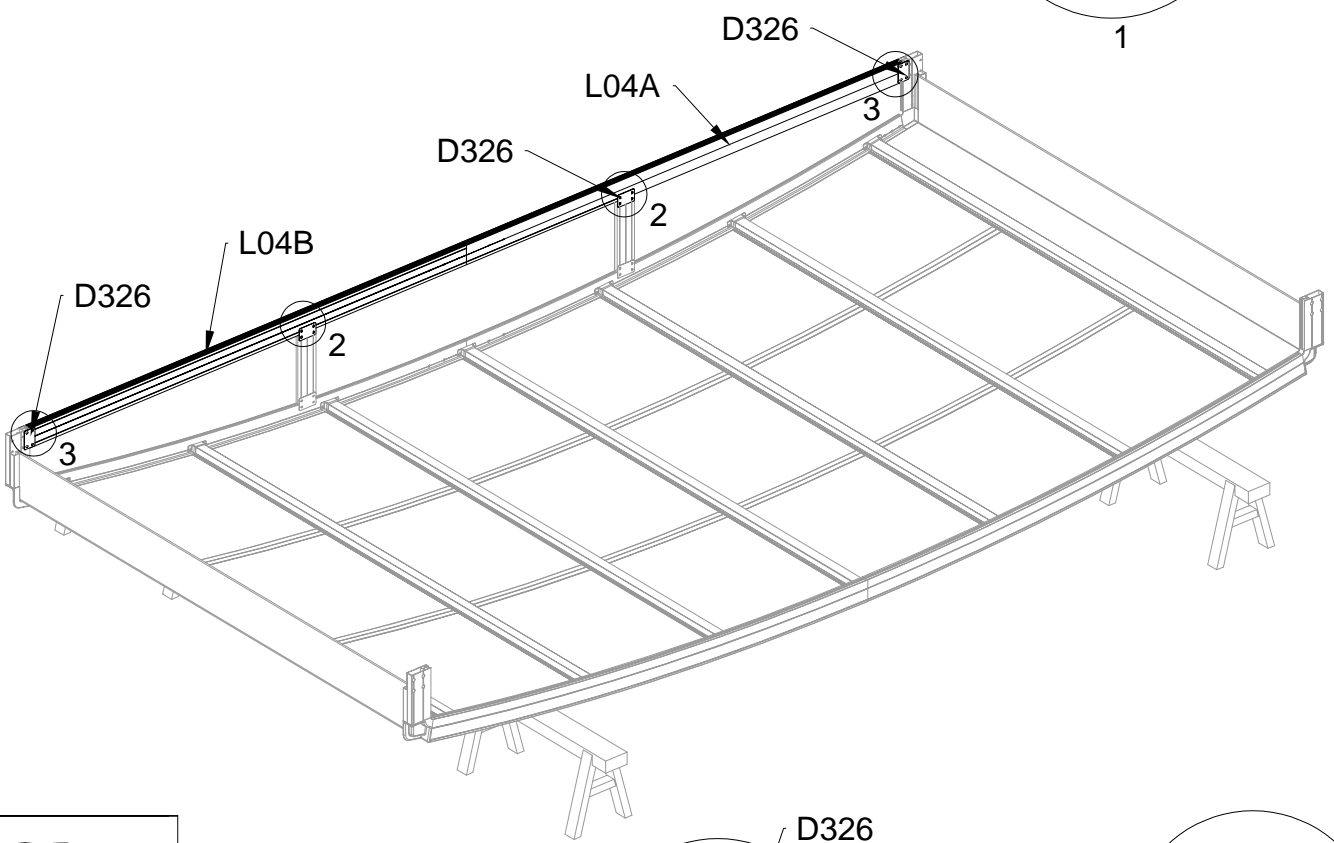

PART	NO	QTY
	L04A	1
	L04B	1
	L05A	1
	D326	4
	S66	6
	M6X20	
	Z35	16
	M5X12