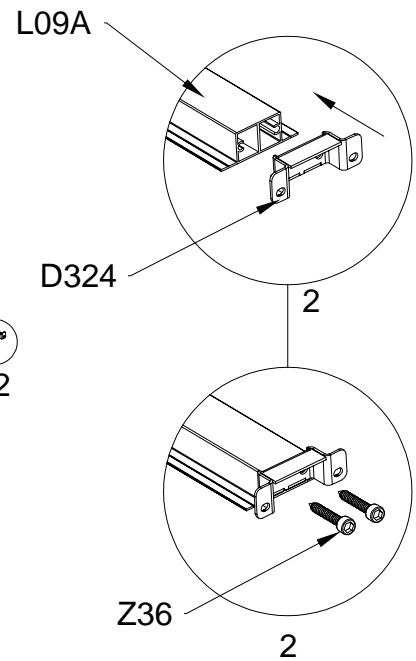

PART	NO	QTY
	Z35	16
	M5X12	

PART	NO	QTY
	L10B	4
	Z35 M5X12	20

PART	NO	QTY
	Y2	6

PART	NO	QTY
	Z35	12
	M5X12	

PART	NO	QTY
	Y10	2
	A80	4

PART	NO	QTY
	L02E	1
	L02F	1
	L02G	1
	L02H	1
	S66	24
	M6X20	

PART	NO	QTY
	L01C	1
	L01D	1
	Z18	16
	M6X60	
	J111	16
	A88	4
	H140	4
	H141	8
	H142	4
	S60	8
	M6X16	
	M11	8
	M6	
	S68	4
	M10X55	
	M29	4
	M10	

PART	NO	QTY
	A78	2
	Z32 M4.2X16	12

PART	NO	QTY
	J108	2

Silicone sealant is suggested for water proof(not provided).

## Block 3 installation

PRODUCT SIZE(LxWxH):226x457x77cm

PART	NO	QTY
	L08A	3
	L09A	4
	D324	14
	Z36	28
	M6X30	

PART	NO	QTY
	L02U	2
	L02V	2
	L03A	2
	S66	8
	M6X20	

PART	NO	QTY
	S66	4
	M6X20	

For reducing waist strain, we suggest to use 4 platforms when assembling(no provide).

PART	NO	QTY
	Z35	16
	M5X12	

PART	NO	QTY
	L10C	4
	Z35 M5X12	20

PART	NO	QTY
	Y3	6

PART	NO	QTY
	Z35	12
	M5X12	

PART	NO	QTY
	Y11	2
	A80	4

PART	NO	QTY
	L02I	1
	L02J	1
	L02K	1
	L02L	1
	S66	24
	M6X20	

PART	NO	QTY
	L01C	1
	L01D	1
	Z18	16
	M6X60	
	J111	16
	A88	4
	H140	4
	H141	8
	H142	4
	S60	8
	M6X16	
	M11	8
	M6	
	S68	4
	M10X55	
	M29	4
	M10	