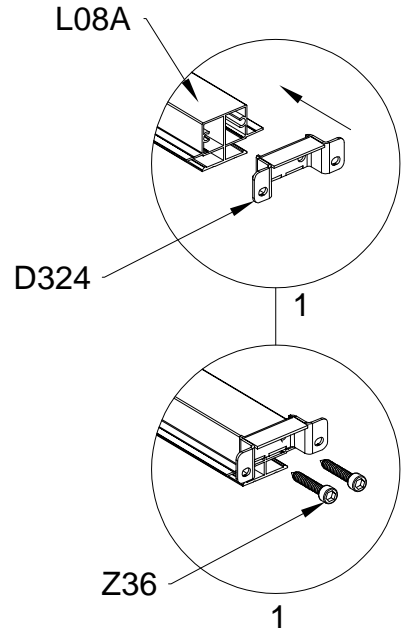

## Block 2 installation

PRODUCT SIZE(LxWxH):226x442x64cm

PART	NO	QTY
	L08A	3
	L09A	4
	D324	14
	Z36	28
	M6X30	

PART	NO	QTY
	L02S	2
	L02T	2
	L03A	2
	S66	8
	M6X20	

PART	NO	QTY
	S66	4
	M6X20	

For reducing waist strain, we suggest to use 4 platforms when assembling(no provide).

PART	NO	QTY
	Z35	16
	M5X12	

PART	NO	QTY
	L10B	4
	Z35 M5X12	20

PART	NO	QTY
	Y2	6

PART	NO	QTY
	Z35	12
	M5X12	

PART	NO	QTY
	Y10	2
	A80	4

PART	NO	QTY
	L02E	1
	L02F	1
	L02G	1
	L02H	1
	S66	24
	M6X20	

PART	NO	QTY
	L01C	1
	L01D	1
	Z18	16
	M6X60	
	J111	16
	A88	4
	H140	4
	H141	8
	H142	4
	S60	8
	M6X16	
	M11	8
	M6	
	S68	4
	M10X55	
	M29	4
	M10	

PART	NO	QTY
	A78	2
	Z32 M4.2X16	12

PART	NO	QTY
	J108	2

Silicone sealant is suggested for water proof(not provided).

## Block 3 installation

PRODUCT SIZE(LxWxH):226x457x77cm

PART	NO	QTY
	L08A	3
	L09A	4
	D324	14
	Z36	28
	M6X30	

PART	NO	QTY
	L02U	2
	L02V	2
	L03A	2
	S66	8
	M6X20	

PART	NO	QTY
	S66	4
	M6X20	

For reducing waist strain, we suggest to use 4 platforms when assembling(no provide).