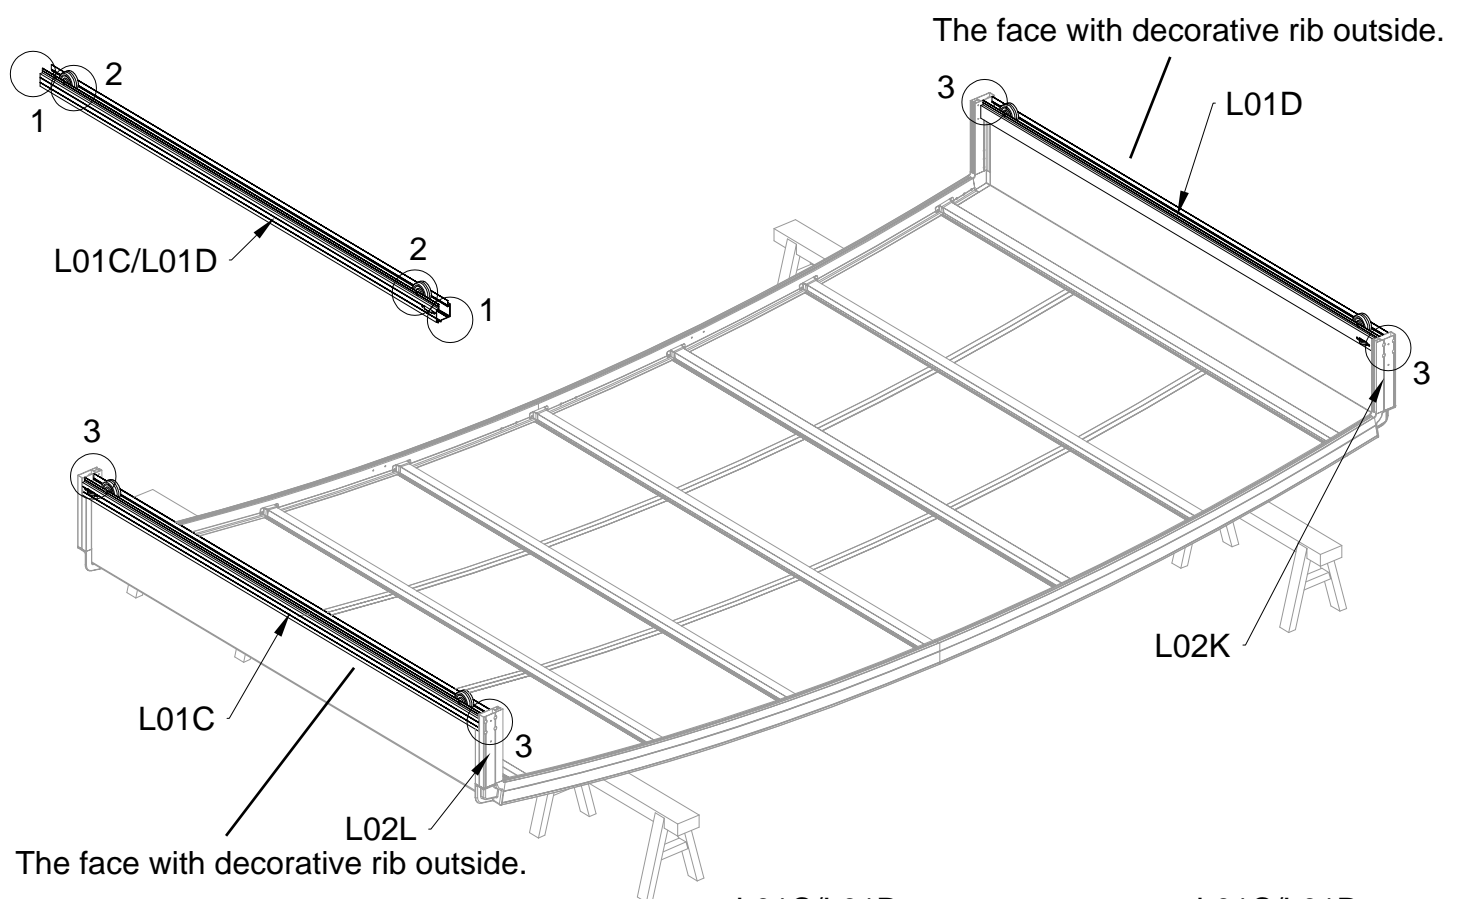

PART	NO	QTY
	L01C	1
	L01D	1
	Z18	16
	M6X60	
	J111	16
	A88	4
	H140	4
	H141	8
	H142	4
	S60	8
	M6X16	
	M11	8
	M6	
	S68	4
	M10X55	
	M29	4
	M10