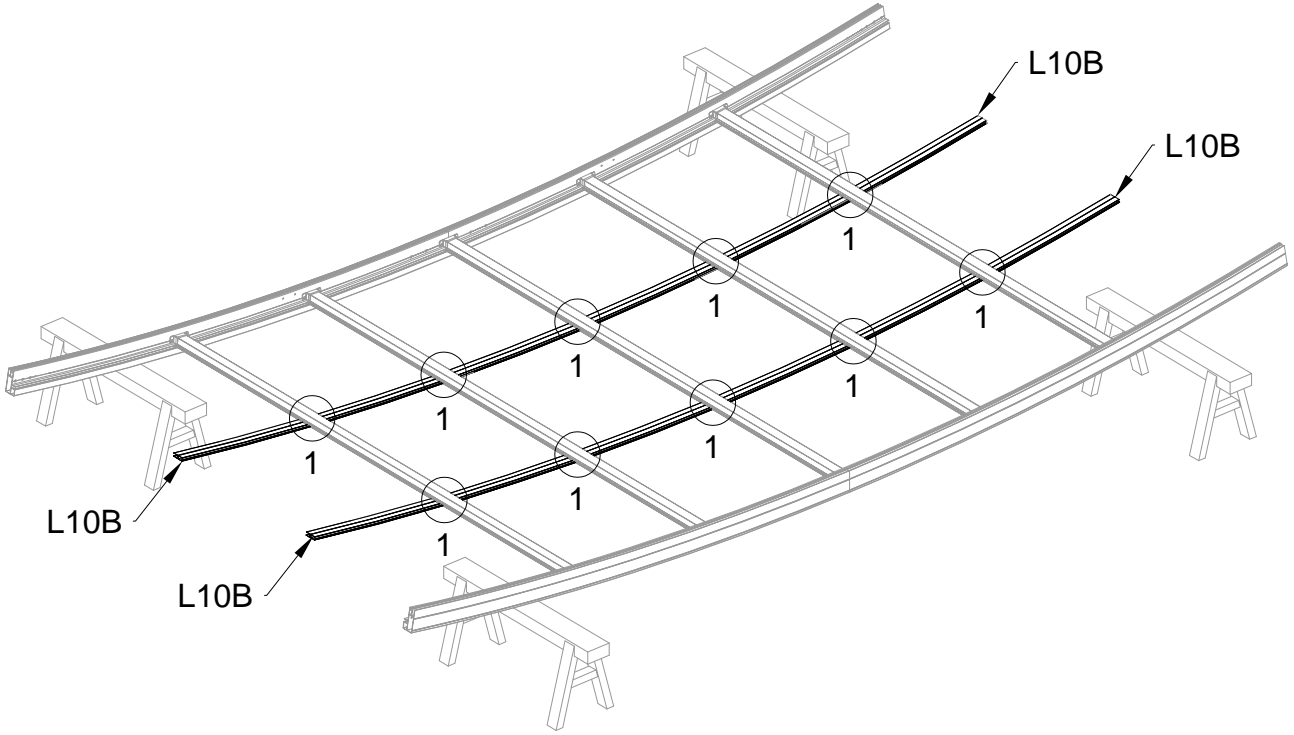

PART	NO	QTY
	L10B	4
	Z35 M5X12	20