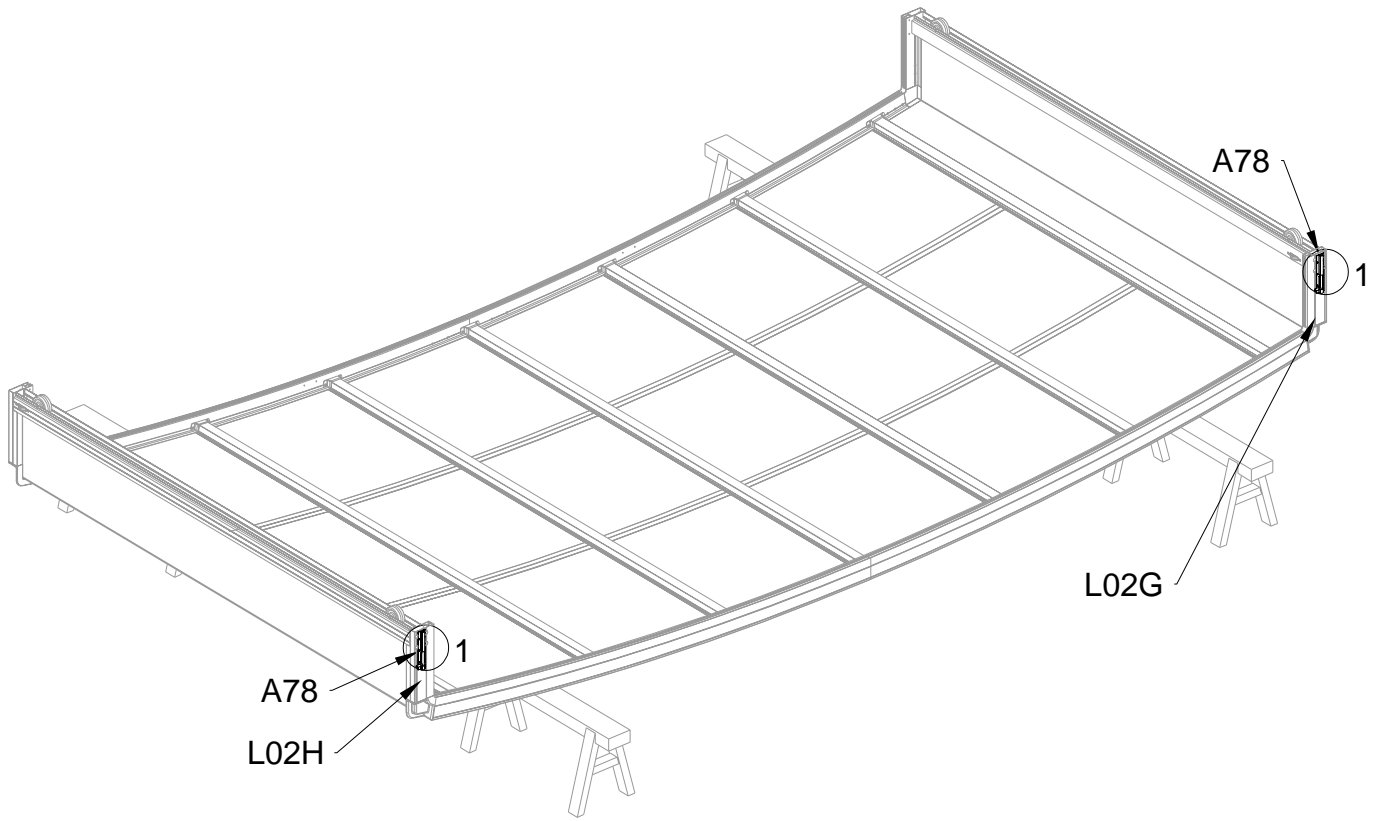

PART	NO	QTY
	A78	2
	Z32 M4.2X16	12