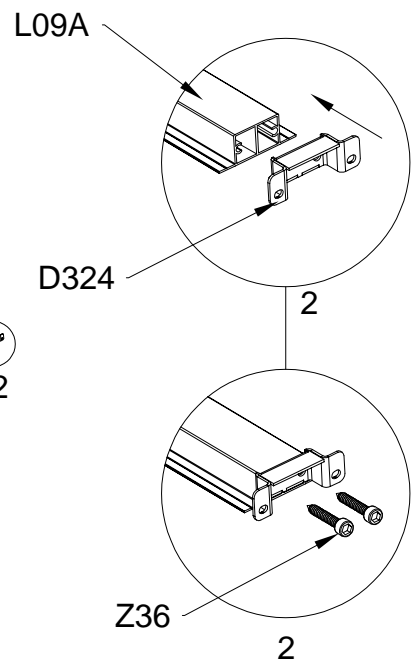

# Door Assembly

# Block 1 installation

PRODUCT SIZE(LxWxH):226x426x51cm

PART	NO	QTY
	L08A	3
	L09A	4
	D324	14
	Z36	28
	M6X30	

PART	NO	QTY
	L02Q	2
	L02R	2
	L03A	2
	S66	8
	M6X20	

PART	NO	QTY
	S66	4
	M6X20	

For reducing waist strain, we suggest to use 4 platforms when assembling(no provide).