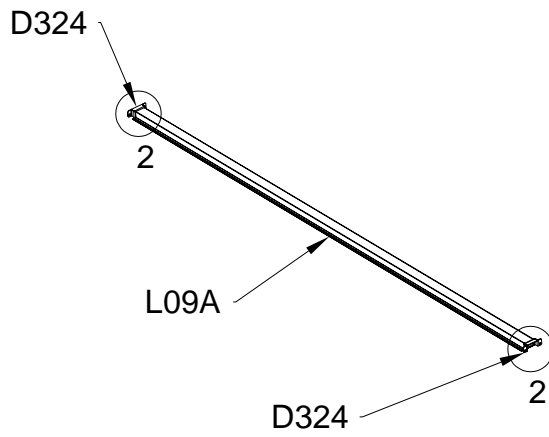

PART	NO	QTY
	Z35	16
	M5X12	

PART	NO	QTY
	L10B	4
	Z35 M5X12	20

PART	NO	QTY
	Y2	6

PART	NO	QTY
	Z35	12
	M5X12	

PART	NO	QTY
	Y10	2
	A80	4

PART	NO	QTY
	L02E	1
	L02F	1
	L02G	1
	L02H	1
	S66	24
	M6X20	

PART	NO	QTY
	L01C	1
	L01D	1
	Z18	16
	M6X60	
	J111	16
	A88	4
	H140	4
	H141	8
	H142	4
	S60	8
	M6X16	
	M11	8
	M6	
	S68	4
	M10X55	
	M29	4
	M10	

PART	NO	QTY
	A78	2
	Z32 M4.2X16	12

PART	NO	QTY
	J108	2

Silicone sealant is suggested for water proof(not provided).

## Block 3 installation

PRODUCT SIZE(LxWxH):226x457x77cm

PART	NO	QTY
	L08A	3
	L09A	4
	D324	14
	Z36	28
	M6X30	

PART	NO	QTY
	L02U	2
	L02V	2
	L03A	2
	S66	8
	M6X20	

PART	NO	QTY
	S66	4
	M6X20	

For reducing waist strain, we suggest to use 4 platforms when assembling(no provide).