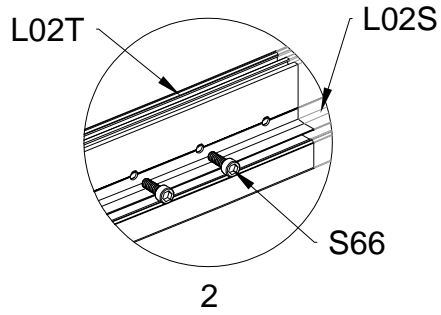

## Block 2 installation

PRODUCT SIZE(LxWxH):226x442x64cm

PART	NO	QTY
	L08A	3
	L09A	4
	D324	14
	Z36	28
	M6X30	

PART	NO	QTY
	L02S	2
	L02T	2
	L03A	2
	S66	8
	M6X20	

PART	NO	QTY
	S66	4
	M6X20	

For reducing waist strain, we suggest to use 4 platforms when assembling(no provide).