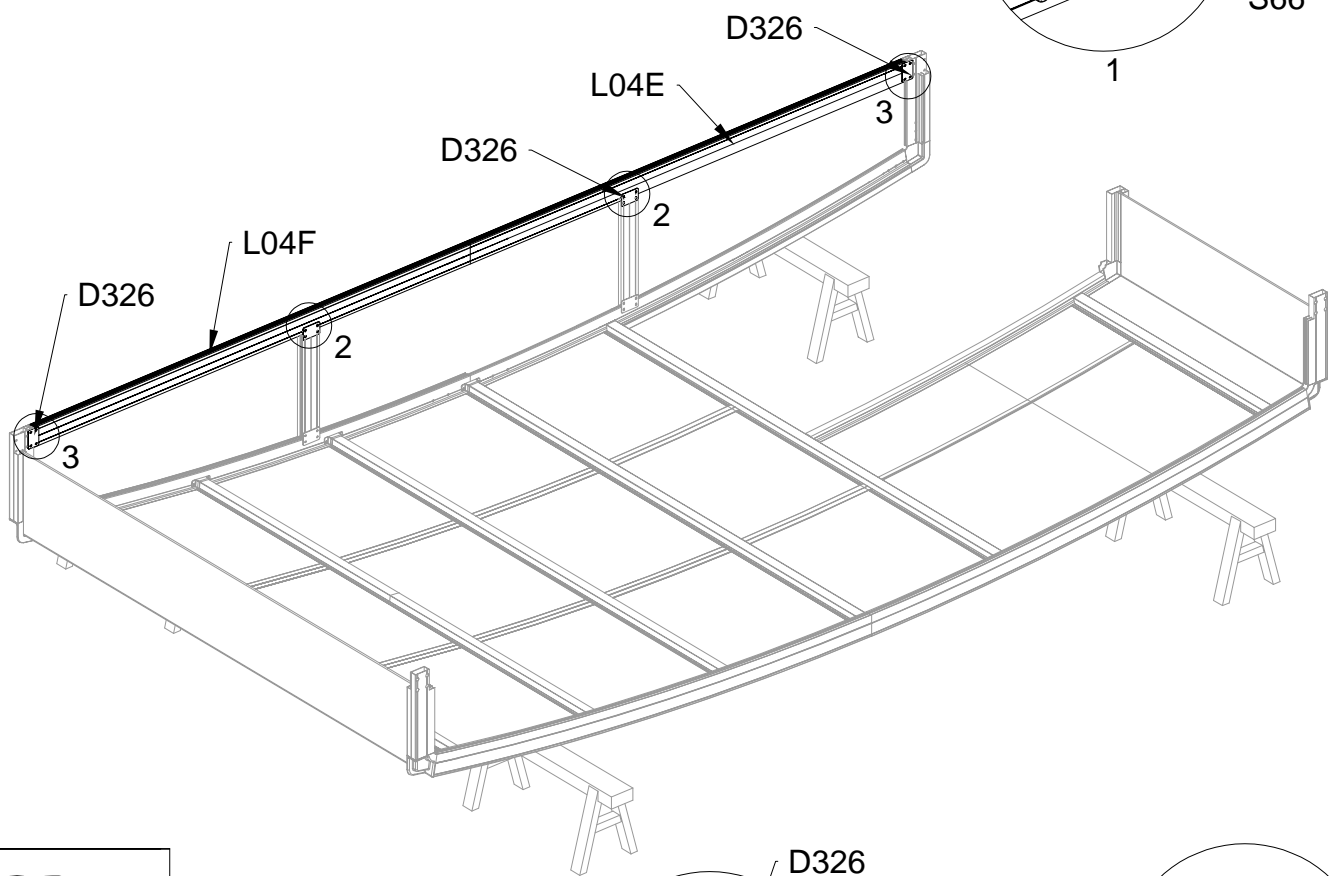

PART	NO	QTY
	L04E	1
	L04F	1
	L05A	1
	D326	4
	S66 M6X20	6
	Z35 M5X12	16