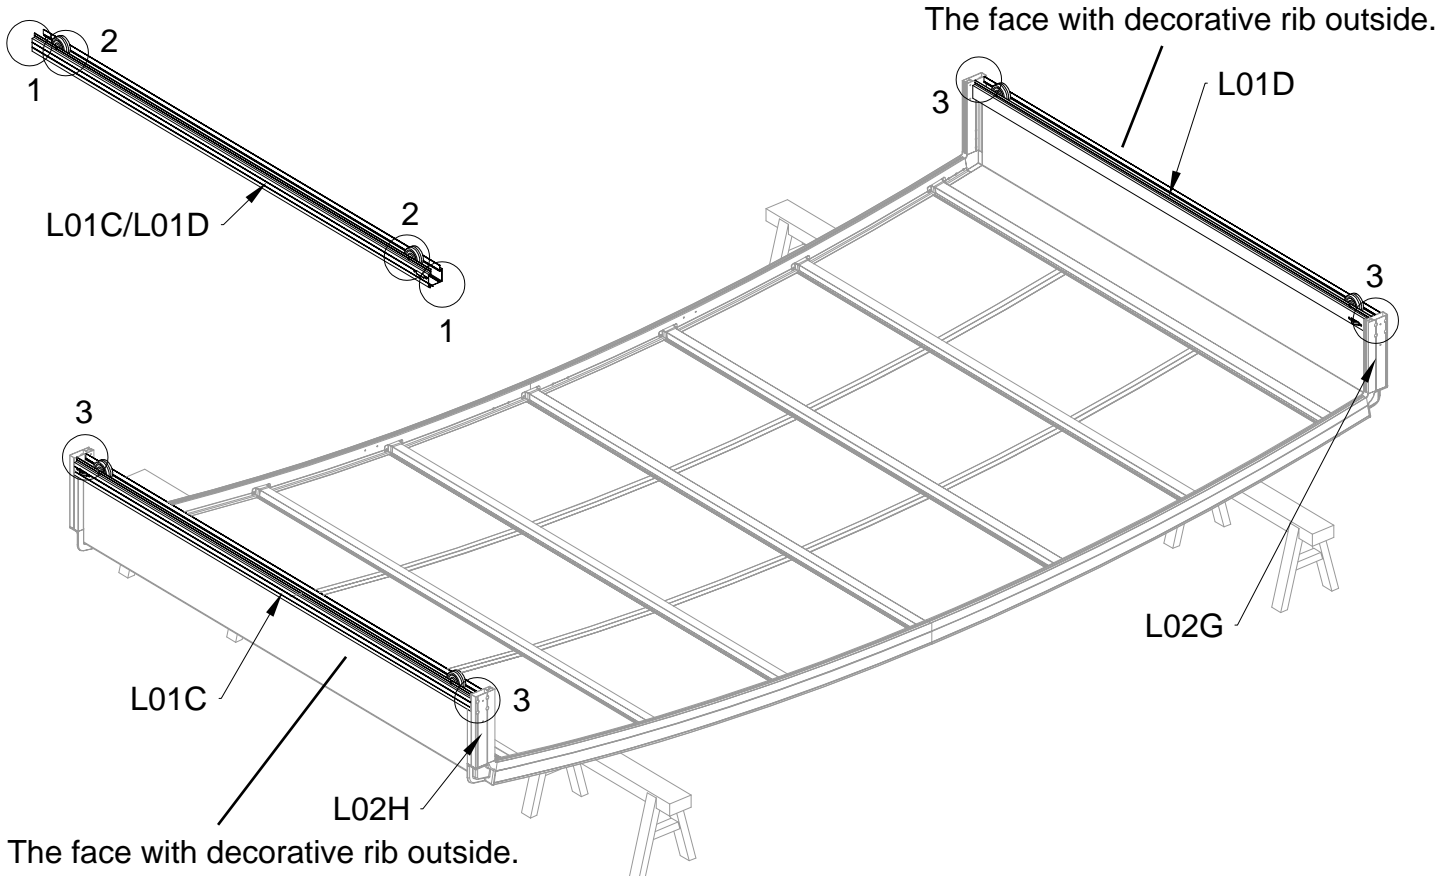

PART	NO	QTY
	L01C	1
	L01D	1
	Z18	16
	M6X60	
	J111	16
	A88	4
	H140	4
	H141	8
	H142	4
	S60	8
	M6X16	
	M11	8
	M6	
	S68	4
	M10X55	
	M29	4
	M10