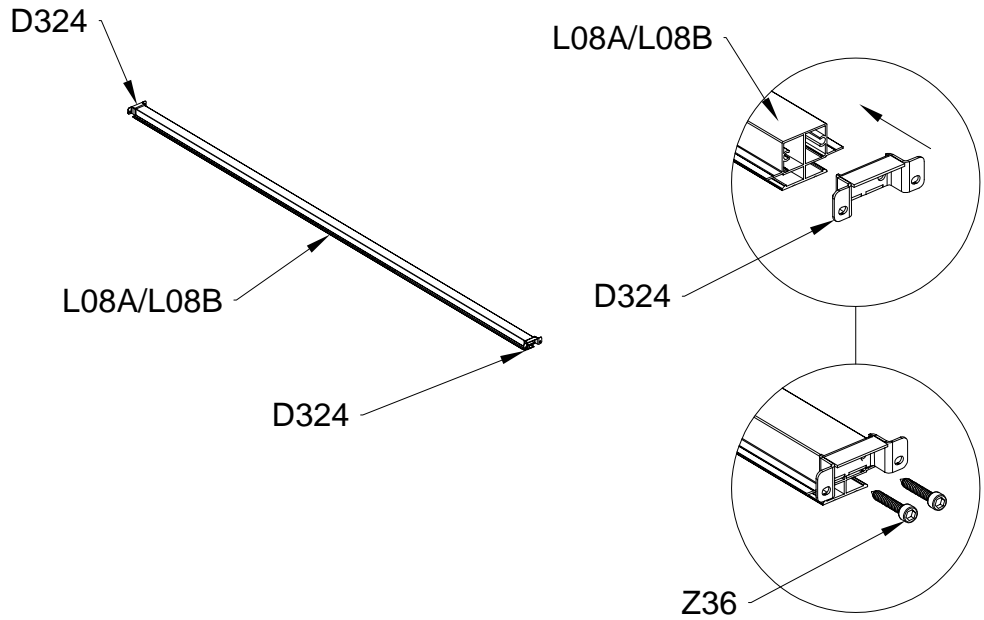

PART	NO	QTY
	Z35	16
	M5X12	

PART	NO	QTY
	L10D	4
	Z35	20
	M5X12	

PART	NO	QTY
	Y8	6

PART	NO	QTY
	Z35	12
	M5X12	

PART	NO	QTY
	Y12	2
	A80	4

PART	NO	QTY
	L02M	1
	L02N	1
	L02O	1
	L02P	1
	S66	24
	M6X20	

PART	NO	QTY
	L01C	1
	L01D	1
	Z18	16
	M6X60	
	J111	16
	A88	4
	H140	4
	H141	8
	H142	4
	S60	8
	M6X16	
	M11	8
	M6	
	S68	4
	M10X55	
	M29	4
	M10	

PART	NO	QTY
	A78	2
	Z32 M4.2X16	12

PART	NO	QTY
	J108	2

Silicone sealant is suggested for water proof(not provided).

# Block5 installation

PRODUCT SIZE(LxWxH):226x472x89cm

PART	NO	QTY
	L07A	1
	L08A	2
	L08B	1
	L09A	2
	L09B	1
	D324	14
	Z36	28
	M6X30	

PART	NO	QTY
	L02Y	2
	L02Z	2
	L03A	2
	S66	8
	M6X20	

PART	NO	QTY
	S66	4
	M6X20	