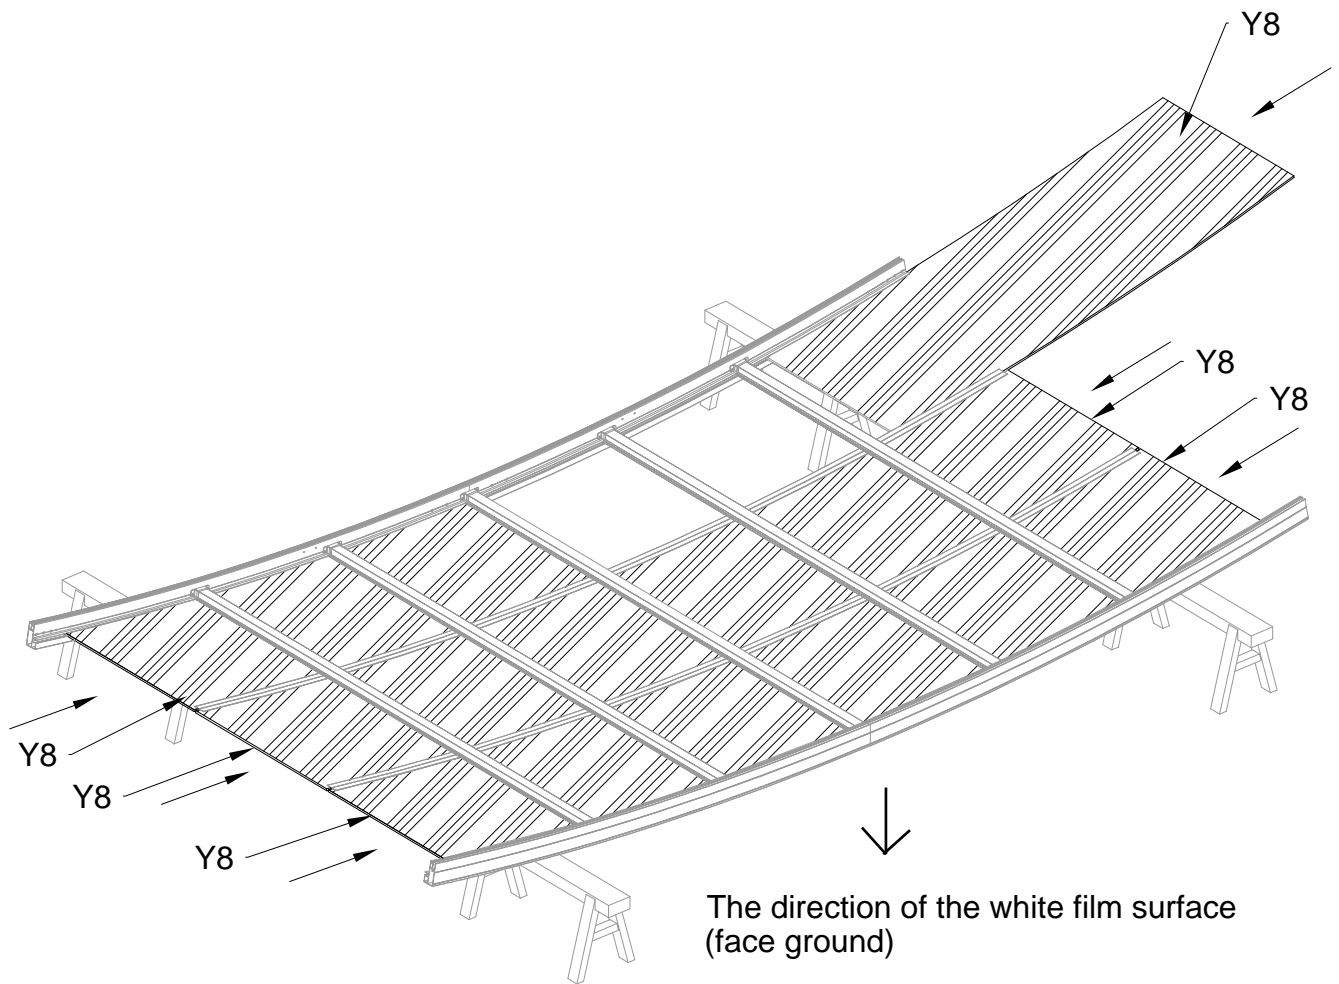

PART	NO	QTY
	Y8	6