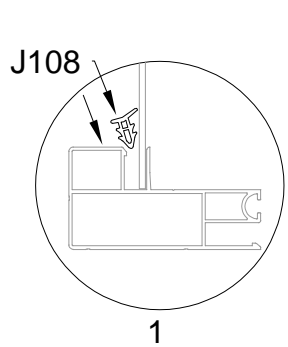

## Block 2 installation

PRODUCT SIZE(LxWxH):226x442x64cm

PART	NO	QTY
	L08A	3
	L09A	4
	D324	14
	Z36	28
	M6X30	

PART	NO	QTY
	L02S	2
	L02T	2
	L03A	2
	S66	8
	M6X20	

PART	NO	QTY
	S66	4
	M6X20	

For reducing waist strain, we suggest to use 4 platforms when assembling(no provide).

PART	NO	QTY
	Z35	16
	M5X12	

PART	NO	QTY
	L10B	4
	Z35 M5X12	20

PART	NO	QTY
	Y2	6

PART	NO	QTY
	Z35	12
	M5X12	

PART	NO	QTY
	Y10	2
	A80	4

PART	NO	QTY
	L02E	1
	L02F	1
	L02G	1
	L02H	1
	S66	24
	M6X20	

PART	NO	QTY
	L01C	1
	L01D	1
	Z18	16
	M6X60	
	J111	16
	A88	4
	H140	4
	H141	8
	H142	4
	S60	8
	M6X16	
	M11	8
	M6	
	S68	4
	M10X55	
	M29	4
	M10	

PART	NO	QTY
	A78	2
	Z32 M4.2X16	12

PART	NO	QTY
	J108	2

Silicone sealant is suggested for water proof(not provided).