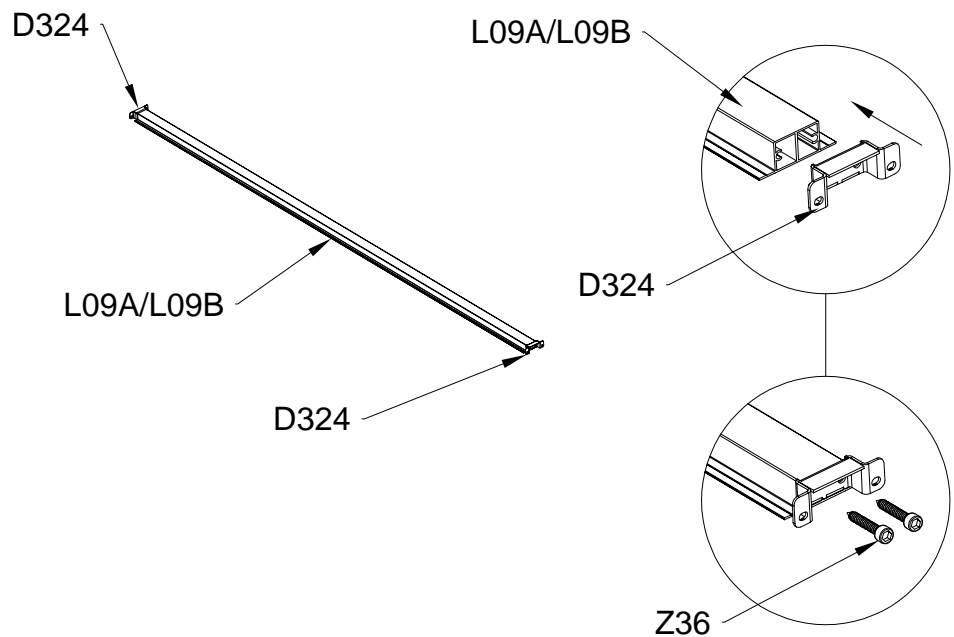

## Block 4 installation

PRODUCT SIZE(LxWxH):226x457x77cm

PART	NO	QTY
	L08A	3
	L09A	4
	D324	14
	Z36	28
	M6X30	

PART	NO	QTY
	L02W	2
	L02X	2
	L03A	2
	S66	8
	M6X20	

PART	NO	QTY
	S66	4
	M6X20	

For reducing waist strain, we suggest to use 4 platforms when assembling(no provide).

PART	NO	QTY
	Z35	16
	M5X12	

PART	NO	QTY
	L10D	4
	Z35	20
	M5X12	

PART	NO	QTY
	Y8	6

PART	NO	QTY
	Z35	12
	M5X12	

PART	NO	QTY
	Y12	2
	A80	4

PART	NO	QTY
	L02M	1
	L02N	1
	L02O	1
	L02P	1
	S66	24
	M6X20	

PART	NO	QTY
	L01C	1
	L01D	1
	Z18	16
	M6X60	
	J111	16
	A88	4
	H140	4
	H141	8
	H142	4
	S60	8
	M6X16	
	M11	8
	M6	
	S68	4
	M10X55	
	M29	4
	M10	

PART	NO	QTY
	A78	2
	Z32 M4.2X16	12

PART	NO	QTY
	J108	2

Silicone sealant is suggested for water proof(not provided).

# Block5 installation

PRODUCT SIZE(LxWxH):226x472x89cm

PART	NO	QTY
	L07A	1
	L08A	2
	L08B	1
	L09A	2
	L09B	1
	D324	14
	Z36	28
	M6X30	

PART	NO	QTY
	L02Y	2
	L02Z	2
	L03A	2
	S66	8
	M6X20	

PART	NO	QTY
	S66	4
	M6X20	