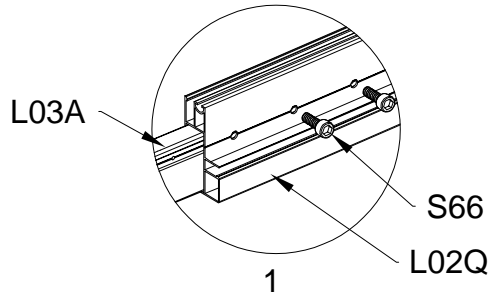

# Block 1 installation

PRODUCT SIZE(LxWxH):226x426x51cm

PART	NO	QTY
	L08A	3
	L09A	4
	D324	14
	Z36	28
	M6X30	

PART	NO	QTY
	L02Q	2
	L02R	2
	L03A	2
	S66	8
	M6X20	

PART	NO	QTY
	S66	4
	M6X20	

For reducing waist strain, we suggest to use 4 platforms when assembling(no provide).