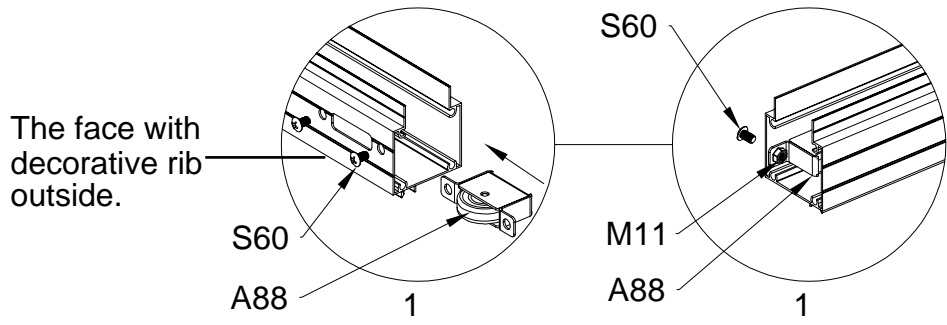

## Block 2 installation

PRODUCT SIZE(LxWxH):226x442x64cm

PART	NO	QTY
	L08A	3
	L09A	4
	D324	14
	Z36	28
	M6X30	

PART	NO	QTY
	L02S	2
	L02T	2
	L03A	2
	S66	8
	M6X20	

PART	NO	QTY
	S66	4
	M6X20	

For reducing waist strain, we suggest to use 4 platforms when assembling(no provide).

PART	NO	QTY
	Z35	16
	M5X12	

PART	NO	QTY
	L10B	4
	Z35 M5X12	20

PART	NO	QTY
	Y2	6

PART	NO	QTY
	Z35	12
	M5X12	

PART	NO	QTY
	Y10	2
	A80	4

PART	NO	QTY
	L02E	1
	L02F	1
	L02G	1
	L02H	1
	S66	24
	M6X20	

PART	NO	QTY
	L01C	1
	L01D	1
	Z18	16
	M6X60	
	J111	16
	A88	4
	H140	4
	H141	8
	H142	4
	S60	8
	M6X16	
	M11	8
	M6	
	S68	4
	M10X55	
	M29	4
	M10	