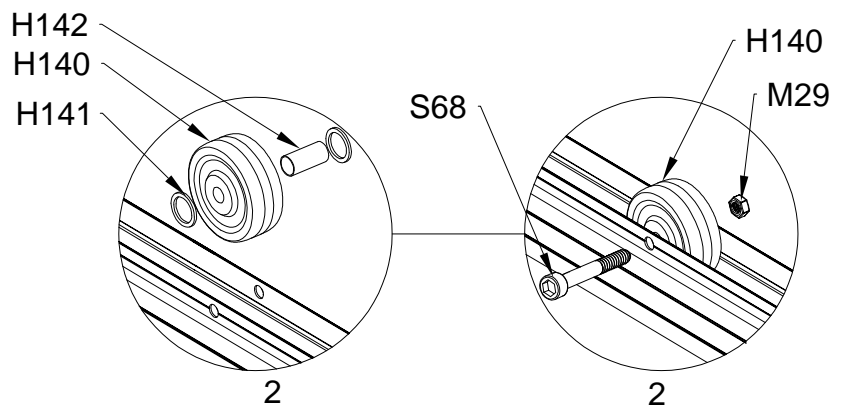

## Block 3 installation

PRODUCT SIZE(LxWxH):226x457x77cm

PART	NO	QTY
	L08A	3
	L09A	4
	D324	14
	Z36	28
	M6X30	

PART	NO	QTY
	L02U	2
	L02V	2
	L03A	2
	S66	8
	M6X20	

PART	NO	QTY
	S66	4
	M6X20	

For reducing waist strain, we suggest to use 4 platforms when assembling(no provide).

PART	NO	QTY
	Z35	16
	M5X12	

PART	NO	QTY
	L10C	4
	Z35 M5X12	20

PART	NO	QTY
	Y3	6

PART	NO	QTY
	Z35	12
	M5X12	

PART	NO	QTY
	Y11	2
	A80	4

PART	NO	QTY
	L02I	1
	L02J	1
	L02K	1
	L02L	1
	S66	24
	M6X20	

PART	NO	QTY
	L01C	1
	L01D	1
	Z18	16
	M6X60	
	J111	16
	A88	4
	H140	4
	H141	8
	H142	4
	S60	8
	M6X16	
	M11	8
	M6	
	S68	4
	M10X55	
	M29	4
	M10	