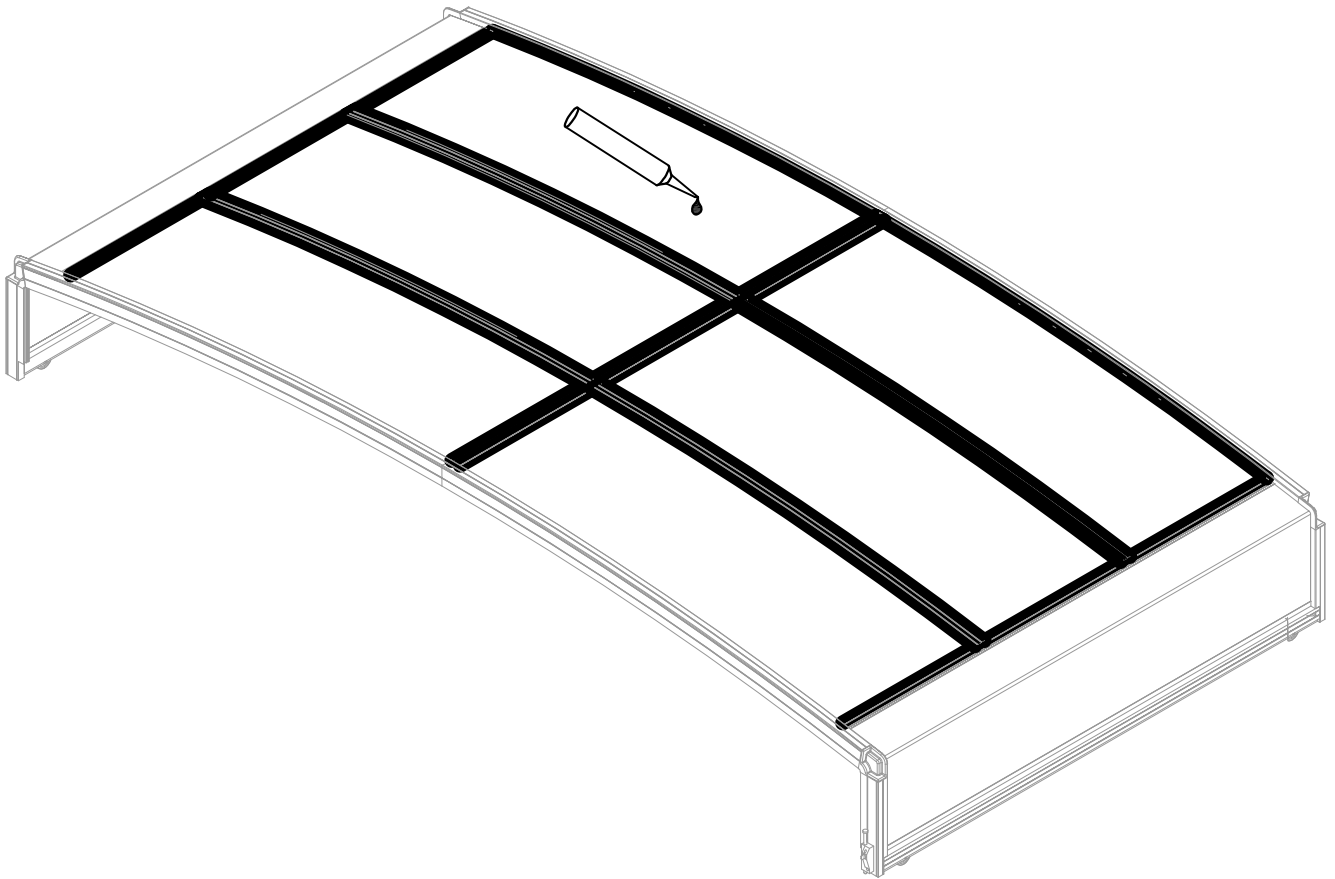

Silicone sealant is suggested for water proof(not provided).