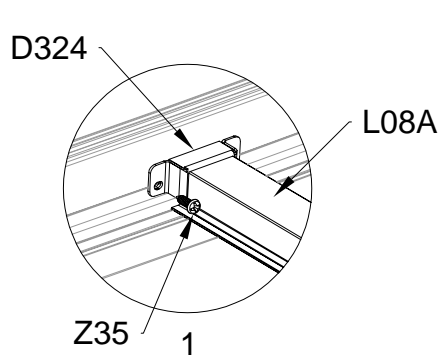

PART	NO	QTY
	Z35	6
	M5X12