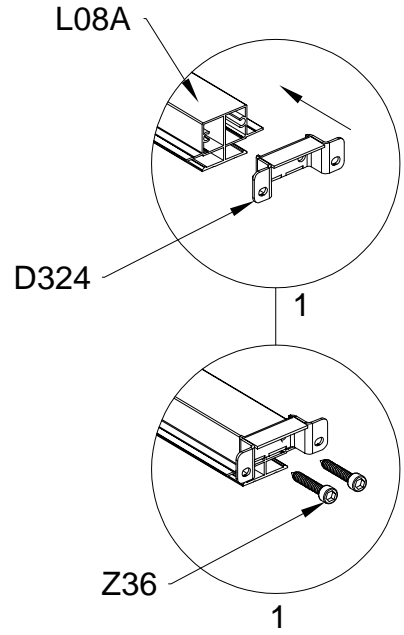

PART	NO	QTY
	L01A	1
	L01B	1
	Z18	16
	M6X60	
	J111	16
	A88	2
	H140	4
	H141	8
	H142	4
	S60	4
	M6X16	
	M11	4
	M6	4
	S68	4
	M10X55	
	M29	4
	M10	

The face with decorative rib outside.

PART	NO	QTY
	A78	2
	Z32 M4.2X16	12

## Block 2 installation

PRODUCT SIZE(LxWxH):226x442x64cm

PART	NO	QTY
	L08A	3
	L09A	4
	D324	14
	Z36	28
	M6X30	

PART	NO	QTY
	L02S	2
	L02T	2
	L03A	2
	S66	8
	M6X20	

PART	NO	QTY
	S66	4
	M6X20	

For reducing waist strain, we suggest to use 4 platforms when assembling(no provide).

PART	NO	QTY
	Z35	16
	M5X12	

PART	NO	QTY
	L10B	4
	Z35 M5X12	20

PART	NO	QTY
	Y2	6

PART	NO	QTY
	Z35	12
	M5X12	

PART	NO	QTY
	Y10	2
	A80	4

PART	NO	QTY
	L02E	1
	L02F	1
	L02G	1
	L02H	1
	S66	24
	M6X20	

PART	NO	QTY
	L01C	1
	L01D	1
	Z18	16
	M6X60	
	J111	16
	A88	4
	H140	4
	H141	8
	H142	4
	S60	8
	M6X16	
	M11	8
	M6	
	S68	4
	M10X55	
	M29	4
	M10	