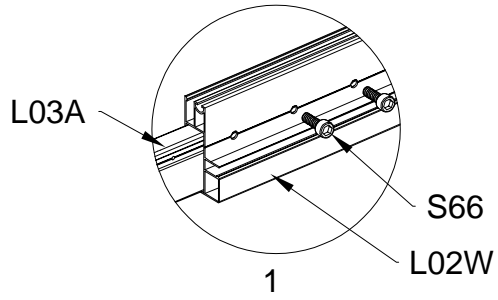

## Block 4 installation

PRODUCT SIZE(LxWxH):226x457x77cm

PART	NO	QTY
	L08A	3
	L09A	4
	D324	14
	Z36	28
	M6X30	

PART	NO	QTY
	L02W	2
	L02X	2
	L03A	2
	S66	8
	M6X20	

PART	NO	QTY
	S66	4
	M6X20	

For reducing waist strain, we suggest to use 4 platforms when assembling(no provide).