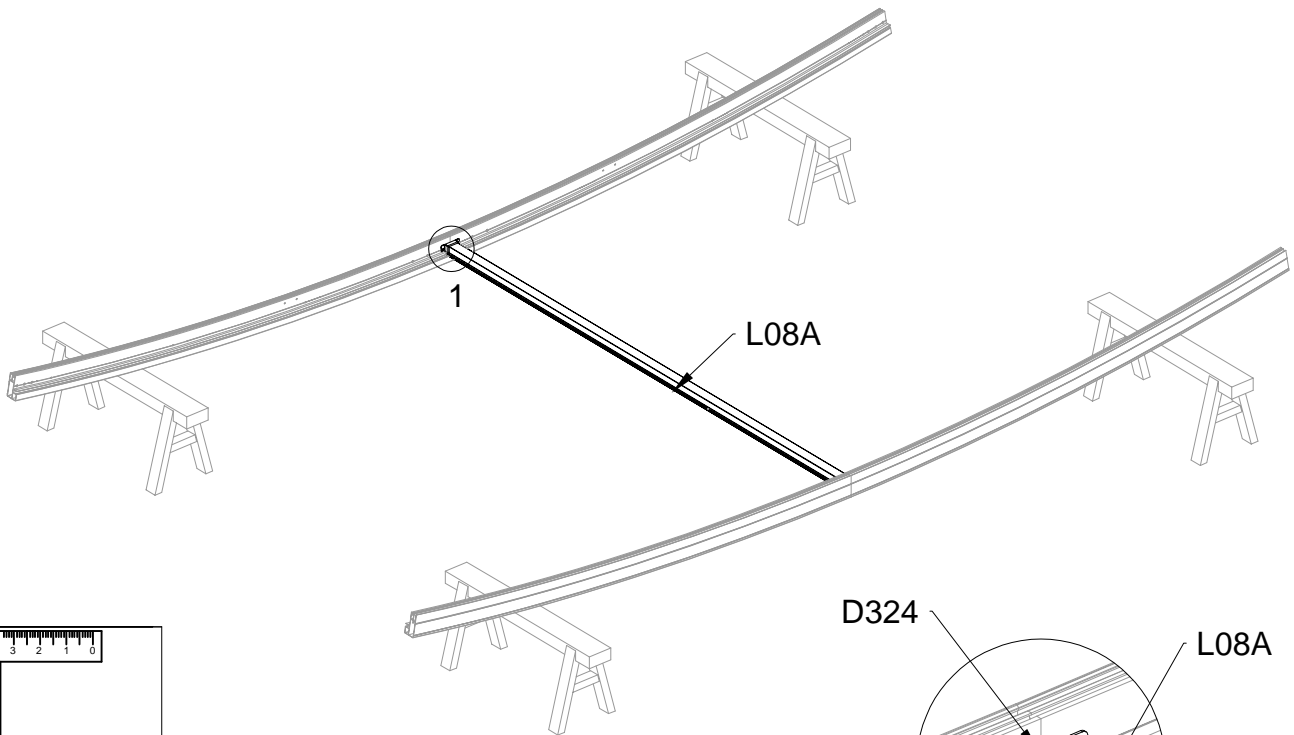

# Block5 installation

PRODUCT SIZE(LxWxH):226x472x89cm

PART	NO	QTY
	L07A	1
	L08A	2
	L08B	1
	L09A	2
	L09B	1
	D324	14
	Z36	28
	M6X30	

PART	NO	QTY
	L02Y	2
	L02Z	2
	L03A	2
	S66	8
	M6X20	

PART	NO	QTY
	S66	4
	M6X20	

For reducing waist strain, we suggest to use 4 platforms when assembling(no provide).

PART	NO	QTY
	Z35	8
	M5X12	

PART	NO	QTY
	L10G	2
	Z35 M5X12	10

PART	NO	QTY
	Y22	3

The direction of the white film surface  
(face ground)