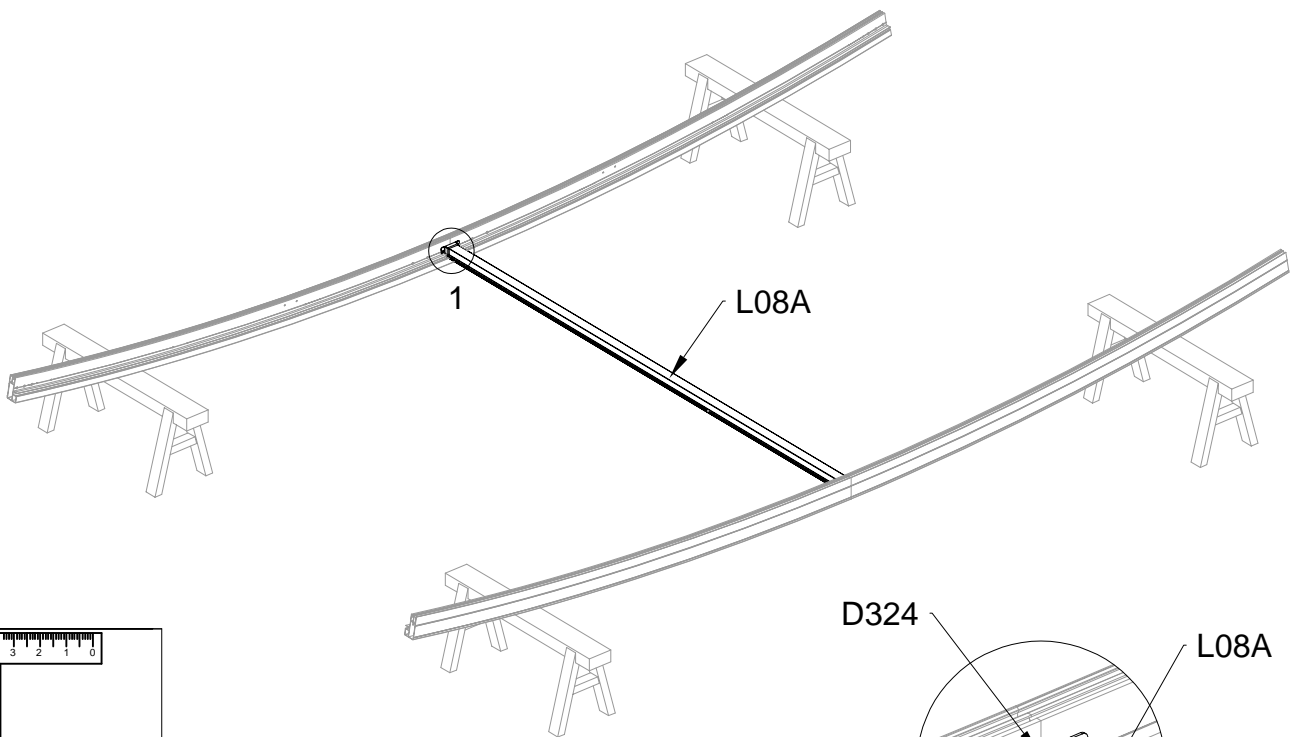

# Block 1 installation

PRODUCT SIZE(LxWxH):226x426x51cm

PART	NO	QTY
	L08A	3
	L09A	4
	D324	14
	Z36	28
	M6X30	

PART	NO	QTY
	L02Q	2
	L02R	2
	L03A	2
	S66	8
	M6X20	

PART	NO	QTY
	S66	4
	M6X20	

For reducing waist strain, we suggest to use 4 platforms when assembling(no provide).