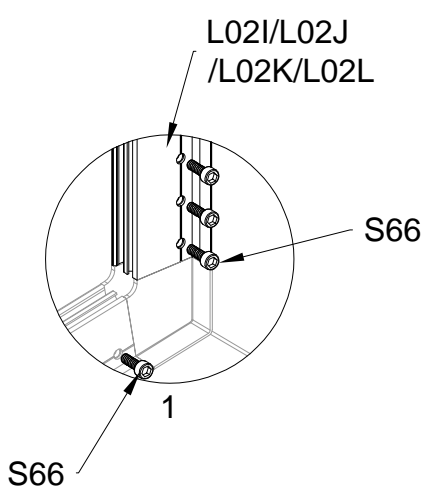

## Block 3 installation

PRODUCT SIZE(LxWxH):226x457x77cm

PART	NO	QTY
	L08A	3
	L09A	4
	D324	14
	Z36	28
	M6X30	

PART	NO	QTY
	L02U	2
	L02V	2
	L03A	2
	S66	8
	M6X20	

PART	NO	QTY
	S66	4
	M6X20	

For reducing waist strain, we suggest to use 4 platforms when assembling(no provide).

PART	NO	QTY
	Z35	16
	M5X12	

PART	NO	QTY
	L10C	4
	Z35 M5X12	20

PART	NO	QTY
	Y3	6

PART	NO	QTY
	Z35	12
	M5X12	

PART	NO	QTY
	Y11	2
	A80	4

PART	NO	QTY
	L02I	1
	L02J	1
	L02K	1
	L02L	1
	S66	24
	M6X20	

PART	NO	QTY
	L01C	1
	L01D	1
	Z18	16
	M6X60	
	J111	16
	A88	4
	H140	4
	H141	8
	H142	4
	S60	8
	M6X16	
	M11	8
	M6	
	S68	4
	M10X55	
	M29	4
	M10	

PART	NO	QTY
	A78	2
	Z32 M4.2X16	12

PART	NO	QTY
	J108	2

Silicone sealant is suggested for water proof(not provided).

## Block 4 installation

PRODUCT SIZE(LxWxH):226x457x77cm

PART	NO	QTY
	L08A	3
	L09A	4
	D324	14
	Z36	28
	M6X30	

PART	NO	QTY
	L02W	2
	L02X	2
	L03A	2
	S66	8
	M6X20	

PART	NO	QTY
	S66	4
	M6X20	

For reducing waist strain, we suggest to use 4 platforms when assembling(no provide).