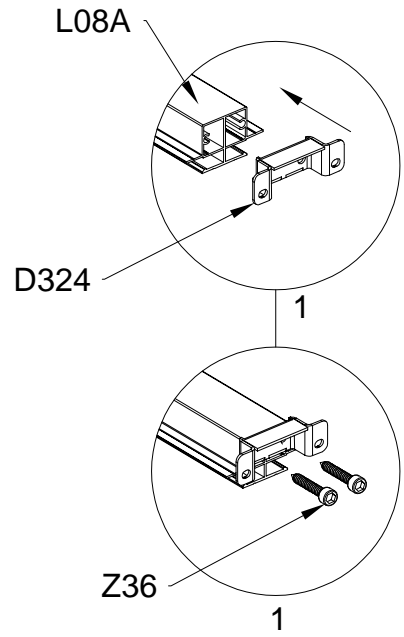

PART	NO	QTY
	Z35	16
	M5X12	

PART	NO	QTY
	L10C	4
	Z35 M5X12	20

PART	NO	QTY
	Y3	6

PART	NO	QTY
	Z35	12
	M5X12	

PART	NO	QTY
	Y11	2
	A80	4

PART	NO	QTY
	L02I	1
	L02J	1
	L02K	1
	L02L	1
	S66	24
	M6X20	

PART	NO	QTY
	L01C	1
	L01D	1
	Z18	16
	M6X60	
	J111	16
	A88	4
	H140	4
	H141	8
	H142	4
	S60	8
	M6X16	
	M11	8
	M6	
	S68	4
	M10X55	
	M29	4
	M10	

PART	NO	QTY
	A78	2
	Z32 M4.2X16	12

PART	NO	QTY
	J108	2

Silicone sealant is suggested for water proof(not provided).

## Block 4 installation

PRODUCT SIZE(LxWxH):226x457x77cm

PART	NO	QTY
	L08A	3
	L09A	4
	D324	14
	Z36	28
	M6X30	

PART	NO	QTY
	L02W	2
	L02X	2
	L03A	2
	S66	8
	M6X20	

PART	NO	QTY
	S66	4
	M6X20	

For reducing waist strain, we suggest to use 4 platforms when assembling(no provide).

PART	NO	QTY
	Z35	16
	M5X12	

PART	NO	QTY
	L10D	4
	Z35	20
	M5X12	

PART	NO	QTY
	Y8	6

PART	NO	QTY
	Z35	12
	M5X12	

PART	NO	QTY
	Y12	2
	A80	4

PART	NO	QTY
	L02M	1
	L02N	1
	L02O	1
	L02P	1
	S66	24
	M6X20	

PART	NO	QTY
	L01C	1
	L01D	1
	Z18	16
	M6X60	
	J111	16
	A88	4
	H140	4
	H141	8
	H142	4
	S60	8
	M6X16	
	M11	8
	M6	
	S68	4
	M10X55	
	M29	4
	M10	