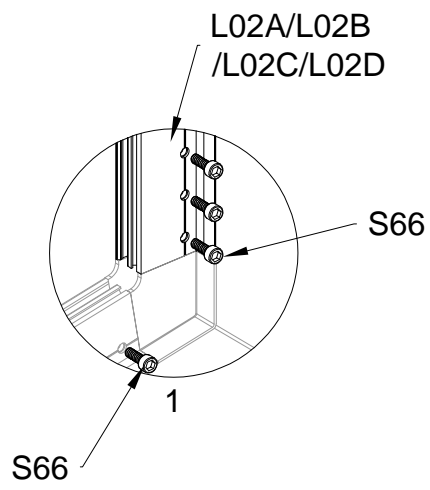

# Block 1 installation

PRODUCT SIZE(LxWxH):226x426x51cm

PART	NO	QTY
	L08A	3
	L09A	4
	D324	14
	Z36	28
	M6X30	

PART	NO	QTY
	L02Q	2
	L02R	2
	L03A	2
	S66	8
	M6X20	

PART	NO	QTY
	S66	4
	M6X20	

For reducing waist strain, we suggest to use 4 platforms when assembling(no provide).

PART	NO	QTY
	Z35	16
	M5X12	

PART	NO	QTY
	L10A	4
	Z35 M5X12	20

PART	NO	QTY
	Y1	6

When assembling polycarbonate, the surface with white film must face towards the sun.

PART	NO	QTY
	Z35	12
	M5X12	

PART	NO	QTY
	Y9	2
	A80	4

PART	NO	QTY
	L02A	1
	L02B	1
	L02C	1
	L02D	1
	S66	24
	M6X20	

PART	NO	QTY
	L04C	1
	L04D	1
	D340	2
	Z35 M5X12	8

PART	NO	QTY
	Y15	1
	Y16	1
	Y17	1

PART	NO	QTY
	L04A	1
	L04B	1
	L05A	1
	D326	4
	S66	6
	M6X20	
	Z35	16
	M5X12	