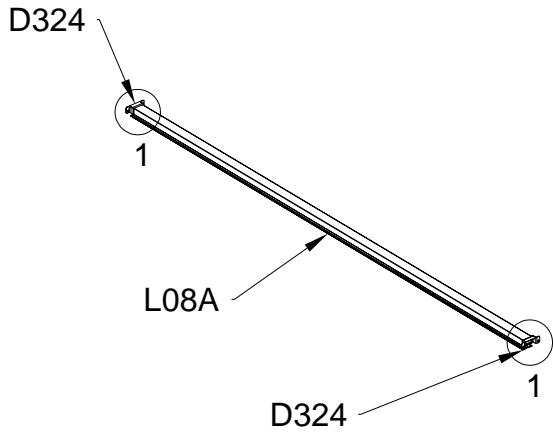

PART	NO	QTY
	L01A	1
	L01B	1
	Z18	16
	M6X60	
	J111	16
	A88	2
	H140	4
	H141	8
	H142	4
	S60	4
	M6X16	
	M11	4
	M6	4
	S68	4
	M10X55	
	M29	4
	M10	

The face with decorative rib outside.

PART	NO	QTY
	A78	2
	Z32 M4.2X16	12

## Block 2 installation

PRODUCT SIZE(LxWxH):226x442x64cm

PART	NO	QTY
	L08A	3
	L09A	4
	D324	14
	Z36	28
	M6X30	

PART	NO	QTY
	L02S	2
	L02T	2
	L03A	2
	S66	8
	M6X20	

PART	NO	QTY
	S66	4
	M6X20	

For reducing waist strain, we suggest to use 4 platforms when assembling(no provide).