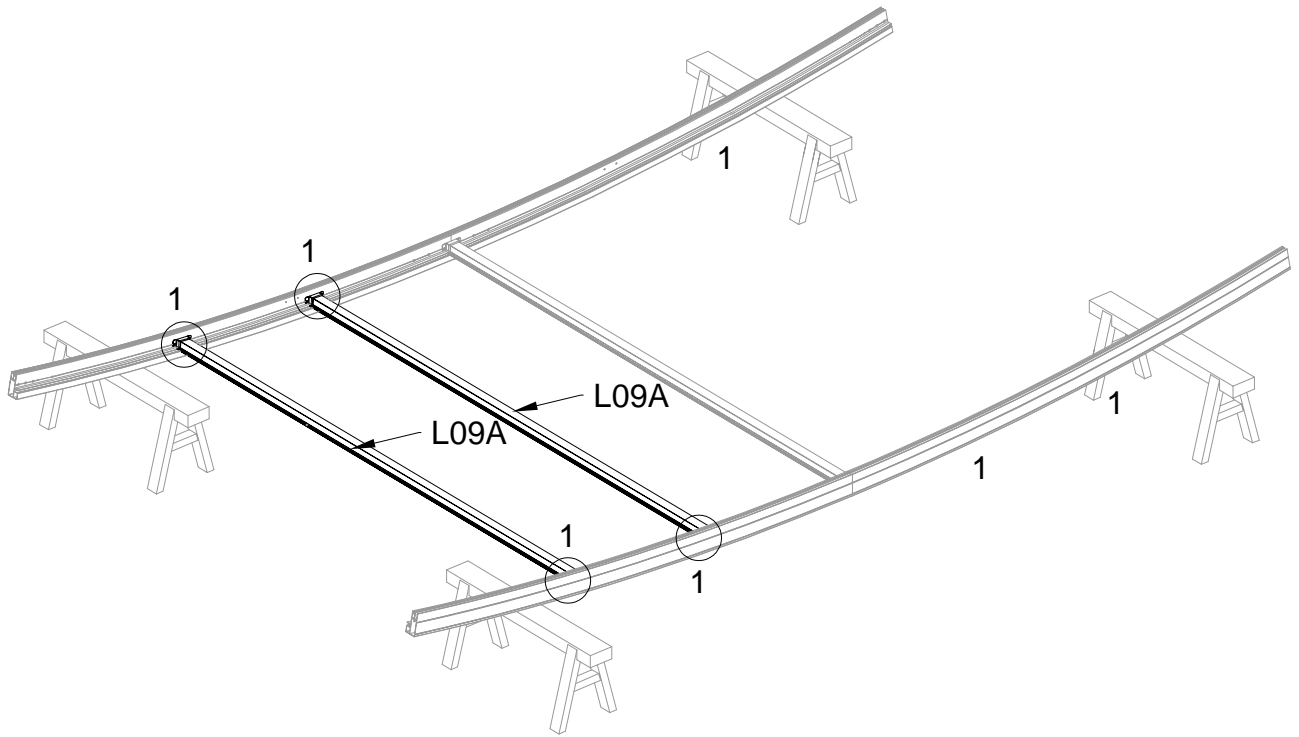

# Block5 installation

PRODUCT SIZE(LxWxH):226x472x89cm

PART	NO	QTY
	L07A	1
	L08A	2
	L08B	1
	L09A	2
	L09B	1
	D324	14
	Z36	28
	M6X30	

PART	NO	QTY
	L02Y	2
	L02Z	2
	L03A	2
	S66	8
	M6X20	

PART	NO	QTY
	S66	4
	M6X20	

For reducing waist strain, we suggest to use 4 platforms when assembling(no provide).

PART	NO	QTY
	Z35	8
	M5X12	

PART	NO	QTY
	L10G	2
	Z35 M5X12	10

PART	NO	QTY
	Y22	3

The direction of the white film surface  
(face ground)