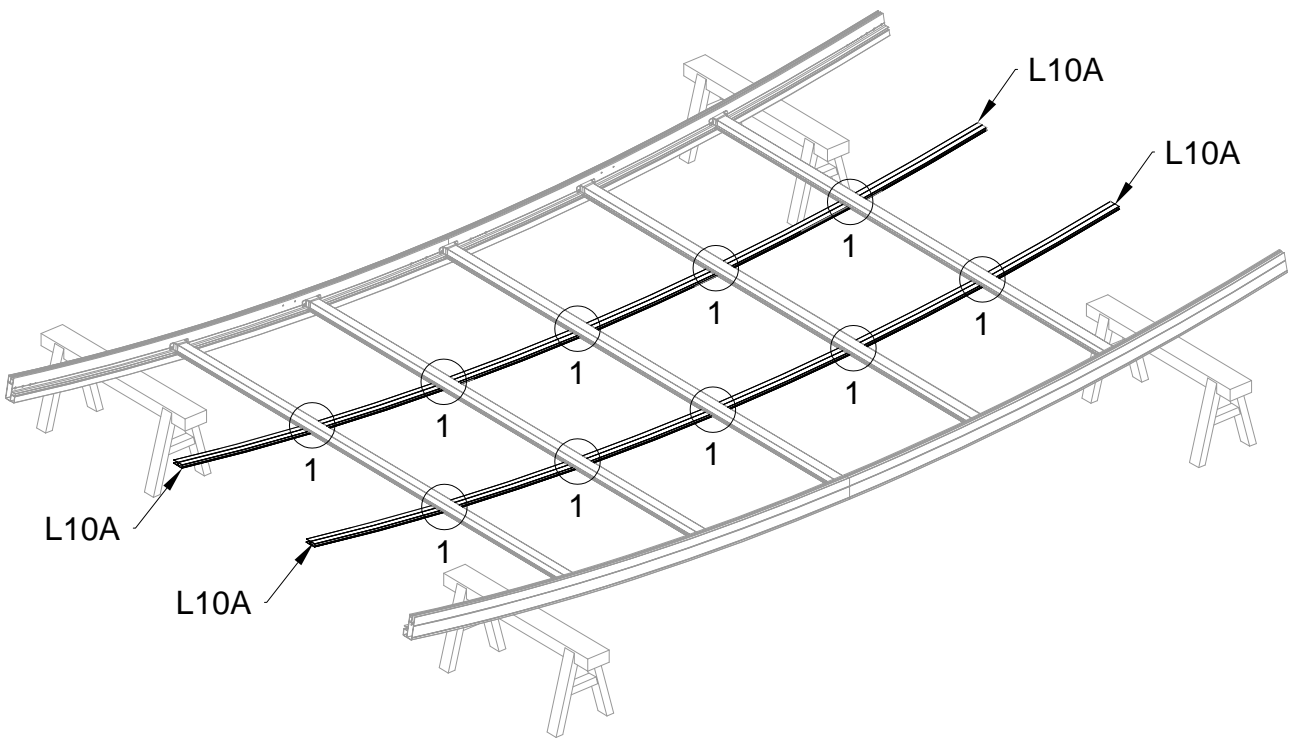

PART	NO	QTY
	L10A	4
	Z35 M5X12	20