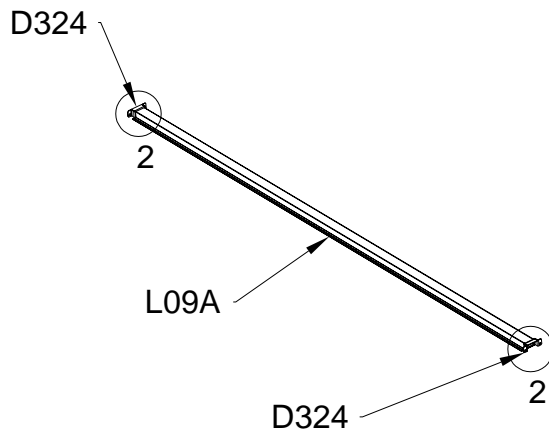

PART	NO	QTY
	L01A	1
	L01B	1
	Z18	16
	M6X60	
	J111	16
	A88	2
	H140	4
	H141	8
	H142	4
	S60	4
	M6X16	
	M11	4
	M6	4
	S68	4
	M10X55	
	M29	4
	M10	

The face with decorative rib outside.

PART	NO	QTY
	A78	2
	Z32 M4.2X16	12

## Block 2 installation

PRODUCT SIZE(LxWxH):226x442x64cm

PART	NO	QTY
	L08A	3
	L09A	4
	D324	14
	Z36	28
	M6X30	

PART	NO	QTY
	L02S	2
	L02T	2
	L03A	2
	S66	8
	M6X20	

PART	NO	QTY
	S66	4
	M6X20	

For reducing waist strain, we suggest to use 4 platforms when assembling(no provide).