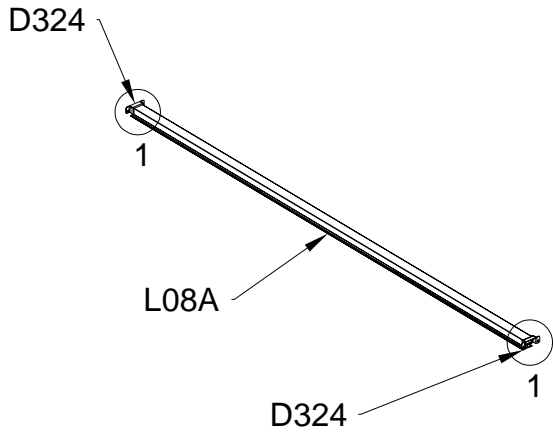

PART	NO	QTY
	Z35	16
	M5X12	

PART	NO	QTY
	L10C	4
	Z35 M5X12	20

PART	NO	QTY
	Y3	6

PART	NO	QTY
	Z35	12
	M5X12	

PART	NO	QTY
	Y11	2
	A80	4

PART	NO	QTY
	L02I	1
	L02J	1
	L02K	1
	L02L	1
	S66	24
	M6X20	

PART	NO	QTY
	L01C	1
	L01D	1
	Z18	16
	M6X60	
	J111	16
	A88	4
	H140	4
	H141	8
	H142	4
	S60	8
	M6X16	
	M11	8
	M6	
	S68	4
	M10X55	
	M29	4
	M10	

PART	NO	QTY
	A78	2
	Z32 M4.2X16	12

PART	NO	QTY
	J108	2

Silicone sealant is suggested for water proof(not provided).

## Block 4 installation

PRODUCT SIZE(LxWxH):226x457x77cm

PART	NO	QTY
	L08A	3
	L09A	4
	D324	14
	Z36	28
	M6X30	

PART	NO	QTY
	L02W	2
	L02X	2
	L03A	2
	S66	8
	M6X20	

PART	NO	QTY
	S66	4
	M6X20	

For reducing waist strain, we suggest to use 4 platforms when assembling(no provide).

PART	NO	QTY
	Z35	16
	M5X12	

PART	NO	QTY
	L10D	4
	Z35	20
	M5X12	

PART	NO	QTY
	Y8	6

PART	NO	QTY
	Z35	12
	M5X12	

PART	NO	QTY
	Y12	2
	A80	4

PART	NO	QTY
	L02M	1
	L02N	1
	L02O	1
	L02P	1
	S66	24
	M6X20	

PART	NO	QTY
	L01C	1
	L01D	1
	Z18	16
	M6X60	
	J111	16
	A88	4
	H140	4
	H141	8
	H142	4
	S60	8
	M6X16	
	M11	8
	M6	
	S68	4
	M10X55	
	M29	4
	M10	