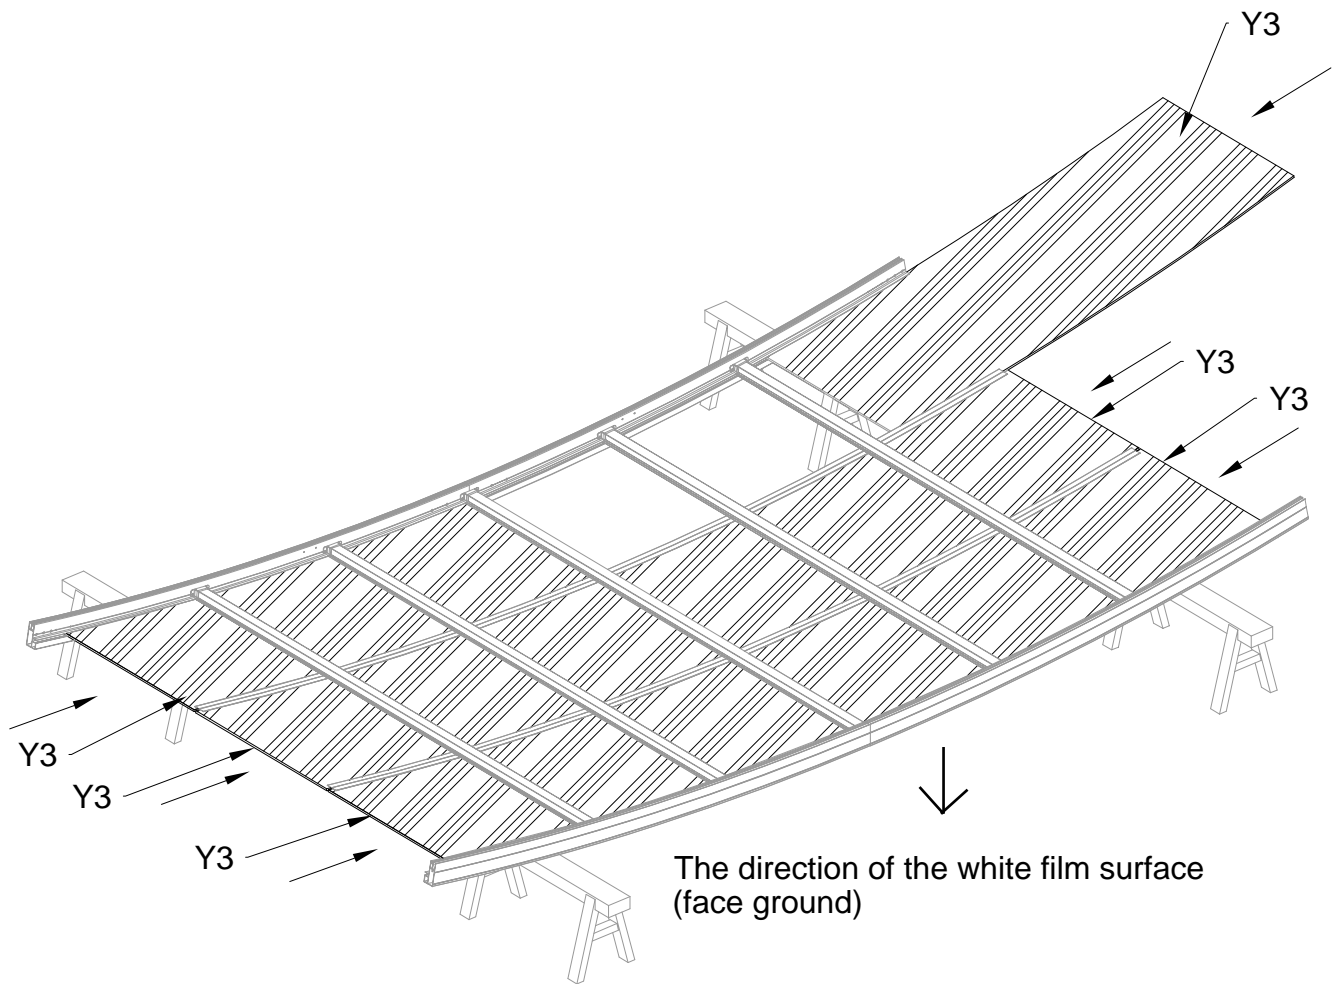

PART	NO	QTY
	Y3	6