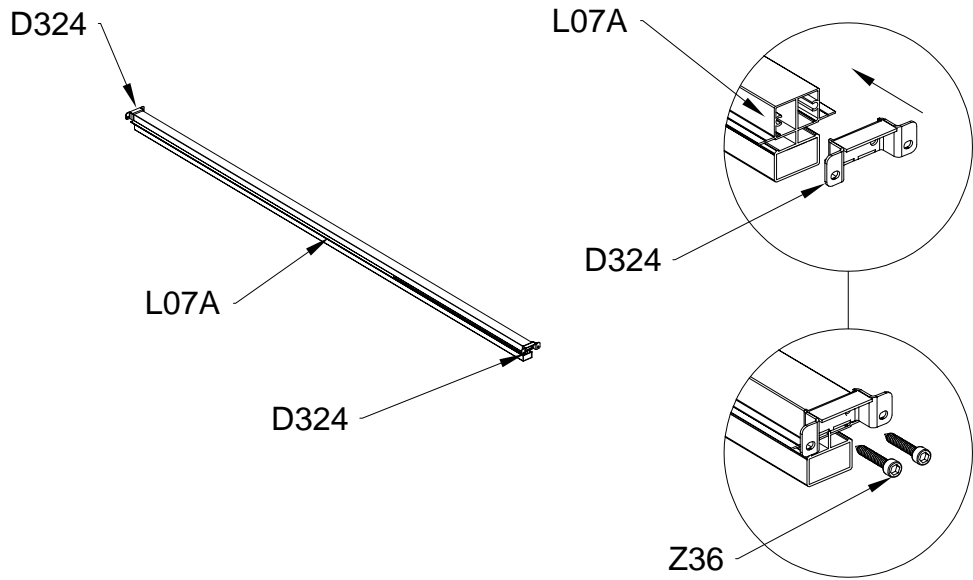

## Block 4 installation

PRODUCT SIZE(LxWxH):226x457x77cm

PART	NO	QTY
	L08A	3
	L09A	4
	D324	14
	Z36	28
	M6X30	

PART	NO	QTY
	L02W	2
	L02X	2
	L03A	2
	S66	8
	M6X20	

PART	NO	QTY
	S66	4
	M6X20	

For reducing waist strain, we suggest to use 4 platforms when assembling(no provide).

PART	NO	QTY
	Z35	16
	M5X12	

PART	NO	QTY
	L10D	4
	Z35	20
	M5X12	

PART	NO	QTY
	Y8	6

PART	NO	QTY
	Z35	12
	M5X12	

PART	NO	QTY
	Y12	2
	A80	4

PART	NO	QTY
	L02M	1
	L02N	1
	L02O	1
	L02P	1
	S66	24
	M6X20	

PART	NO	QTY
	L01C	1
	L01D	1
	Z18	16
	M6X60	
	J111	16
	A88	4
	H140	4
	H141	8
	H142	4
	S60	8
	M6X16	
	M11	8
	M6	
	S68	4
	M10X55	
	M29	4
	M10	

PART	NO	QTY
	A78	2
	Z32 M4.2X16	12

PART	NO	QTY
	J108	2

Silicone sealant is suggested for water proof(not provided).

# Block5 installation

PRODUCT SIZE(LxWxH):226x472x89cm

PART	NO	QTY
	L07A	1
	L08A	2
	L08B	1
	L09A	2
	L09B	1
	D324	14
	Z36	28
	M6X30	

PART	NO	QTY
	L02Y	2
	L02Z	2
	L03A	2
	S66	8
	M6X20	

PART	NO	QTY
	S66	4
	M6X20	