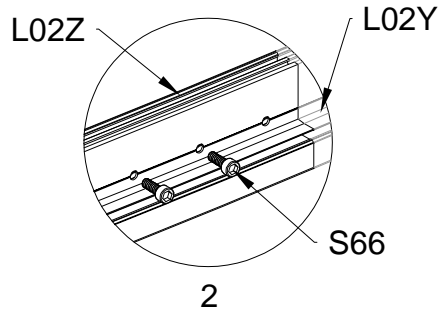

# Block5 installation

PRODUCT SIZE(LxWxH):226x472x89cm

PART	NO	QTY
	L07A	1
	L08A	2
	L08B	1
	L09A	2
	L09B	1
	D324	14
	Z36	28
	M6X30	

PART	NO	QTY
	L02Y	2
	L02Z	2
	L03A	2
	S66	8
	M6X20	

PART	NO	QTY
	S66	4
	M6X20	