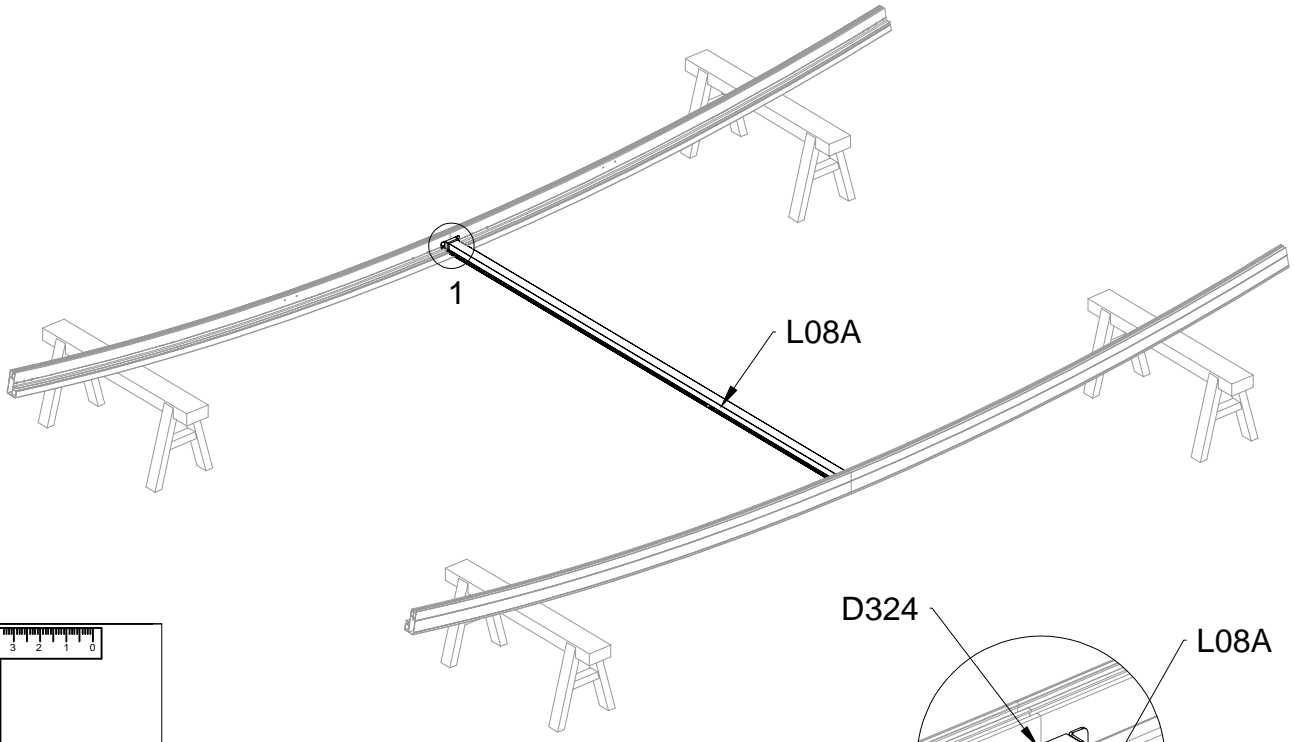

## Block 4 installation

PRODUCT SIZE(LxWxH):226x457x77cm

PART	NO	QTY
	L08A	3
	L09A	4
	D324	14
	Z36	28
	M6X30	

PART	NO	QTY
	L02W	2
	L02X	2
	L03A	2
	S66	8
	M6X20	

PART	NO	QTY
	S66	4
	M6X20	

For reducing waist strain, we suggest to use 4 platforms when assembling(no provide).

PART	NO	QTY
	Z35	16
	M5X12	

PART	NO	QTY
	L10D	4
	Z35	20
	M5X12	

PART	NO	QTY
	Y8	6

PART	NO	QTY
	Z35	12
	M5X12	

PART	NO	QTY
	Y12	2
	A80	4

PART	NO	QTY
	L02M	1
	L02N	1
	L02O	1
	L02P	1
	S66	24
	M6X20	

PART	NO	QTY
	L01C	1
	L01D	1
	Z18	16
	M6X60	
	J111	16
	A88	4
	H140	4
	H141	8
	H142	4
	S60	8
	M6X16	
	M11	8
	M6	
	S68	4
	M10X55	
	M29	4
	M10	