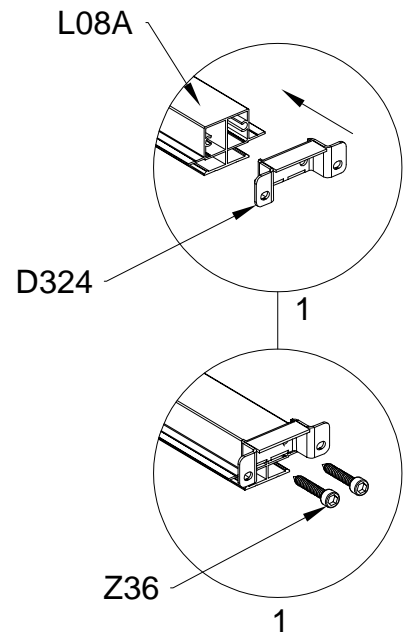

# Assembly Instructions

MODEL:GC5510

PRODUCT SIZE(LxWxH):1100x593x107cm

PLEASE READ CAREFULLY BEFORE ASSEMBLY

# Door Assembly

PART	NO	QTY
	L15A	2
	Z35	6
	M5X12	
	J108	1
	H132	1
	Z36	2
	M6X30	

# Door Assembly

# Block 1 installation

PRODUCT SIZE(LxWxH):226x426x51cm

PART	NO	QTY
	L08A	3
	L09A	4
	D324	14
	Z36	28
	M6X30	

PART	NO	QTY
	L02Q	2
	L02R	2
	L03A	2
	S66	8
	M6X20	

PART	NO	QTY
	S66	4
	M6X20	

For reducing waist strain, we suggest to use 4 platforms when assembling(no provide).