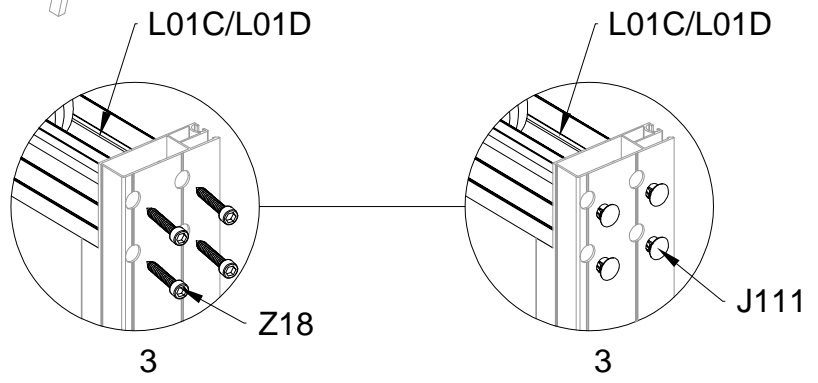

PART	NO	QTY
	L01C	1
	L01D	1
	Z18	16
	M6X60	
	J111	16
	A88	4
	H140	4
	H141	8
	H142	4
	S60	8
	M6X16	
	M11	8
	M6	
	S68	4
	M10X55	
	M29	4
	M10