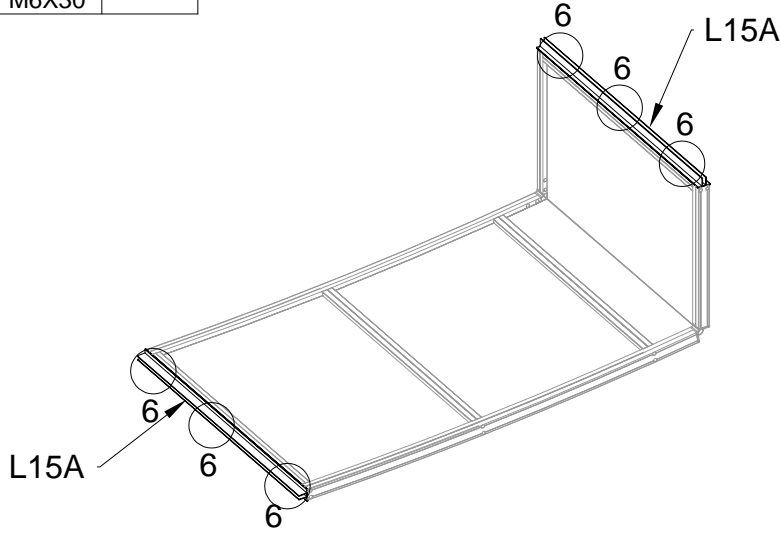

PART	NO	QTY
	L15A	2
	Z35	6
	M5X12	
	J108	1
	H132	1
	Z36	2
	M6X30	

Door Assembly