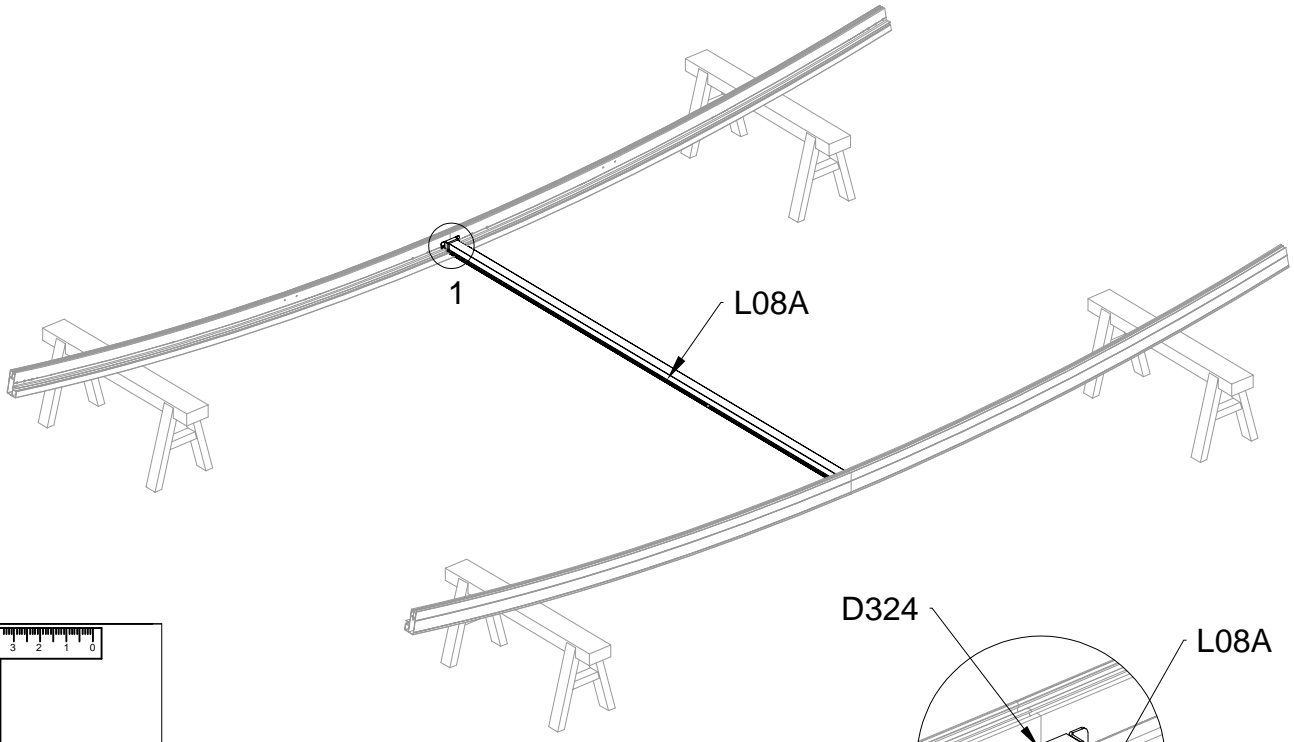

## Block 3 installation

PRODUCT SIZE(LxWxH):226x457x77cm

PART	NO	QTY
	L08A	3
	L09A	4
	D324	14
	Z36	28
	M6X30	

PART	NO	QTY
	L02U	2
	L02V	2
	L03A	2
	S66	8
	M6X20	

PART	NO	QTY
	S66	4
	M6X20	

For reducing waist strain, we suggest to use 4 platforms when assembling(no provide).