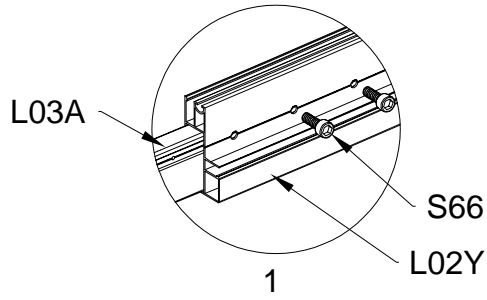

# Block5 installation

PRODUCT SIZE(LxWxH):226x472x89cm

PART	NO	QTY
	L07A	1
	L08A	2
	L08B	1
	L09A	2
	L09B	1
	D324	14
	Z36	28
	M6X30	

PART	NO	QTY
	L02Y	2
	L02Z	2
	L03A	2
	S66	8
	M6X20	

PART	NO	QTY
	S66	4
	M6X20	