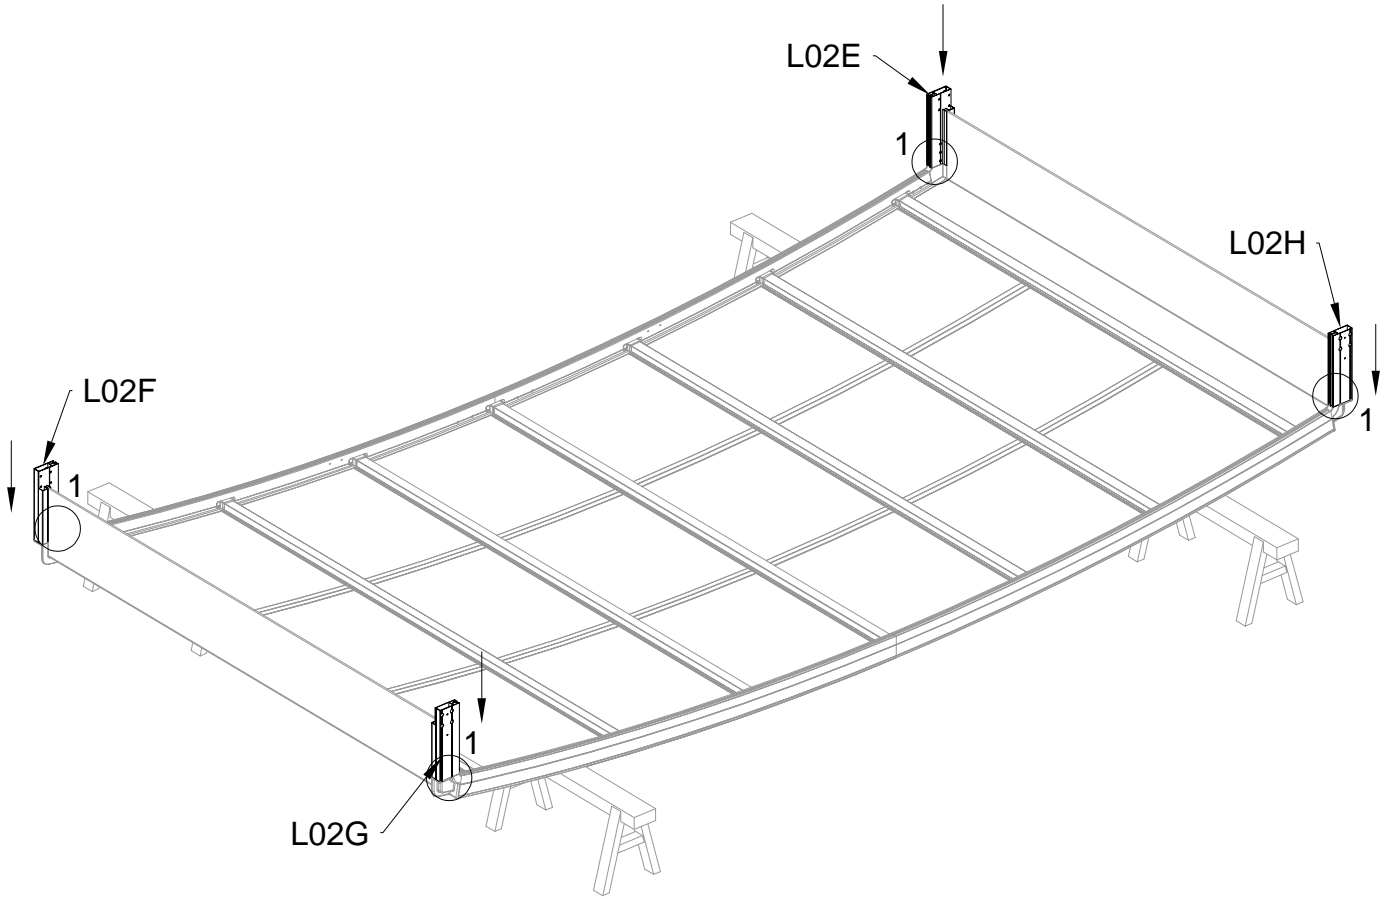

PART	NO	QTY
	L02E	1
	L02F	1
	L02G	1
	L02H	1
	S66	24
	M6X20