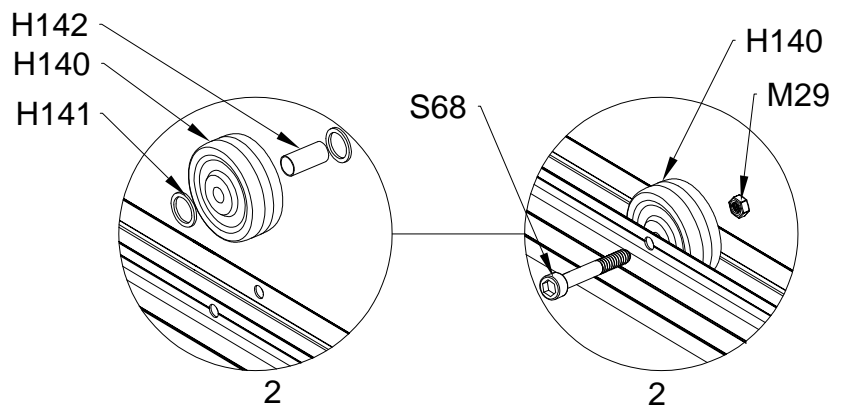

## Block 4 installation

PRODUCT SIZE(LxWxH):226x457x77cm

PART	NO	QTY
	L08A	3
	L09A	4
	D324	14
	Z36	28
	M6X30	

PART	NO	QTY
	L02W	2
	L02X	2
	L03A	2
	S66	8
	M6X20	

PART	NO	QTY
	S66	4
	M6X20	

For reducing waist strain, we suggest to use 4 platforms when assembling(no provide).

PART	NO	QTY
	Z35	16
	M5X12	

PART	NO	QTY
	L10D	4
	Z35	20
	M5X12	

PART	NO	QTY
	Y8	6

PART	NO	QTY
	Z35	12
	M5X12	

PART	NO	QTY
	Y12	2
	A80	4

PART	NO	QTY
	L02M	1
	L02N	1
	L02O	1
	L02P	1
	S66	24
	M6X20	

PART	NO	QTY
	L01C	1
	L01D	1
	Z18	16
	M6X60	
	J111	16
	A88	4
	H140	4
	H141	8
	H142	4
	S60	8
	M6X16	
	M11	8
	M6	
	S68	4
	M10X55	
	M29	4
	M10	