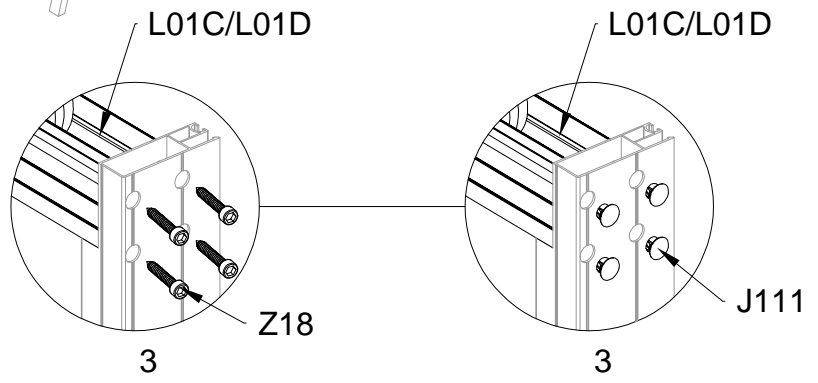

## Block 4 installation

PRODUCT SIZE(LxWxH):226x457x77cm

PART	NO	QTY
	L08A	3
	L09A	4
	D324	14
	Z36	28
	M6X30	

PART	NO	QTY
	L02W	2
	L02X	2
	L03A	2
	S66	8
	M6X20	

PART	NO	QTY
	S66	4
	M6X20	

For reducing waist strain, we suggest to use 4 platforms when assembling(no provide).

PART	NO	QTY
	Z35	16
	M5X12	

PART	NO	QTY
	L10D	4
	Z35	20
	M5X12	

PART	NO	QTY
	Y8	6

PART	NO	QTY
	Z35	12
	M5X12	

PART	NO	QTY
	Y12	2
	A80	4

PART	NO	QTY
	L02M	1
	L02N	1
	L02O	1
	L02P	1
	S66	24
	M6X20	

PART	NO	QTY
	L01C	1
	L01D	1
	Z18	16
	M6X60	
	J111	16
	A88	4
	H140	4
	H141	8
	H142	4
	S60	8
	M6X16	
	M11	8
	M6	
	S68	4
	M10X55	
	M29	4
	M10	