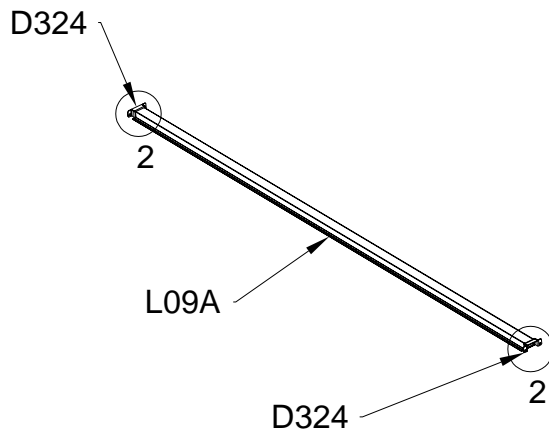

PART	NO	QTY
	Z35	16
	M5X12	

PART	NO	QTY
	L10C	4
	Z35 M5X12	20

PART	NO	QTY
	Y3	6

PART	NO	QTY
	Z35	12
	M5X12	

PART	NO	QTY
	Y11	2
	A80	4

PART	NO	QTY
	L02I	1
	L02J	1
	L02K	1
	L02L	1
	S66	24
	M6X20	

PART	NO	QTY
	L01C	1
	L01D	1
	Z18	16
	M6X60	
	J111	16
	A88	4
	H140	4
	H141	8
	H142	4
	S60	8
	M6X16	
	M11	8
	M6	
	S68	4
	M10X55	
	M29	4
	M10	

PART	NO	QTY
	A78	2
	Z32 M4.2X16	12

PART	NO	QTY
	J108	2

Silicone sealant is suggested for water proof(not provided).

## Block 4 installation

PRODUCT SIZE(LxWxH):226x457x77cm

PART	NO	QTY
	L08A	3
	L09A	4
	D324	14
	Z36	28
	M6X30	

PART	NO	QTY
	L02W	2
	L02X	2
	L03A	2
	S66	8
	M6X20	

PART	NO	QTY
	S66	4
	M6X20	

For reducing waist strain, we suggest to use 4 platforms when assembling(no provide).

PART	NO	QTY
	Z35	16
	M5X12	

PART	NO	QTY
	L10D	4
	Z35	20
	M5X12	

PART	NO	QTY
	Y8	6

PART	NO	QTY
	Z35	12
	M5X12	

PART	NO	QTY
	Y12	2
	A80	4

PART	NO	QTY
	L02M	1
	L02N	1
	L02O	1
	L02P	1
	S66	24
	M6X20	

PART	NO	QTY
	L01C	1
	L01D	1
	Z18	16
	M6X60	
	J111	16
	A88	4
	H140	4
	H141	8
	H142	4
	S60	8
	M6X16	
	M11	8
	M6	
	S68	4
	M10X55	
	M29	4
	M10	