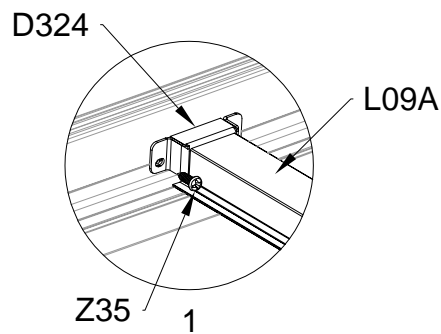

PART	NO	QTY
	Z35	8
	M5X12