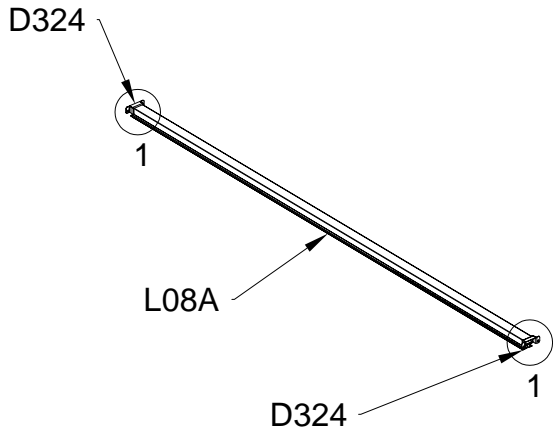

PART	NO	QTY
	Z35	16
	M5X12	

PART	NO	QTY
	L10B	4
	Z35 M5X12	20

PART	NO	QTY
	Y2	6

PART	NO	QTY
	Z35	12
	M5X12	

PART	NO	QTY
	Y10	2
	A80	4

PART	NO	QTY
	L02E	1
	L02F	1
	L02G	1
	L02H	1
	S66	24
	M6X20	

PART	NO	QTY
	L01C	1
	L01D	1
	Z18	16
	M6X60	
	J111	16
	A88	4
	H140	4
	H141	8
	H142	4
	S60	8
	M6X16	
	M11	8
	M6	
	S68	4
	M10X55	
	M29	4
	M10	

PART	NO	QTY
	A78	2
	Z32 M4.2X16	12

PART	NO	QTY
	J108	2

Silicone sealant is suggested for water proof(not provided).

## Block 3 installation

PRODUCT SIZE(LxWxH):226x457x77cm

PART	NO	QTY
	L08A	3
	L09A	4
	D324	14
	Z36	28
	M6X30	

PART	NO	QTY
	L02U	2
	L02V	2
	L03A	2
	S66	8
	M6X20	

PART	NO	QTY
	S66	4
	M6X20	

For reducing waist strain, we suggest to use 4 platforms when assembling(no provide).