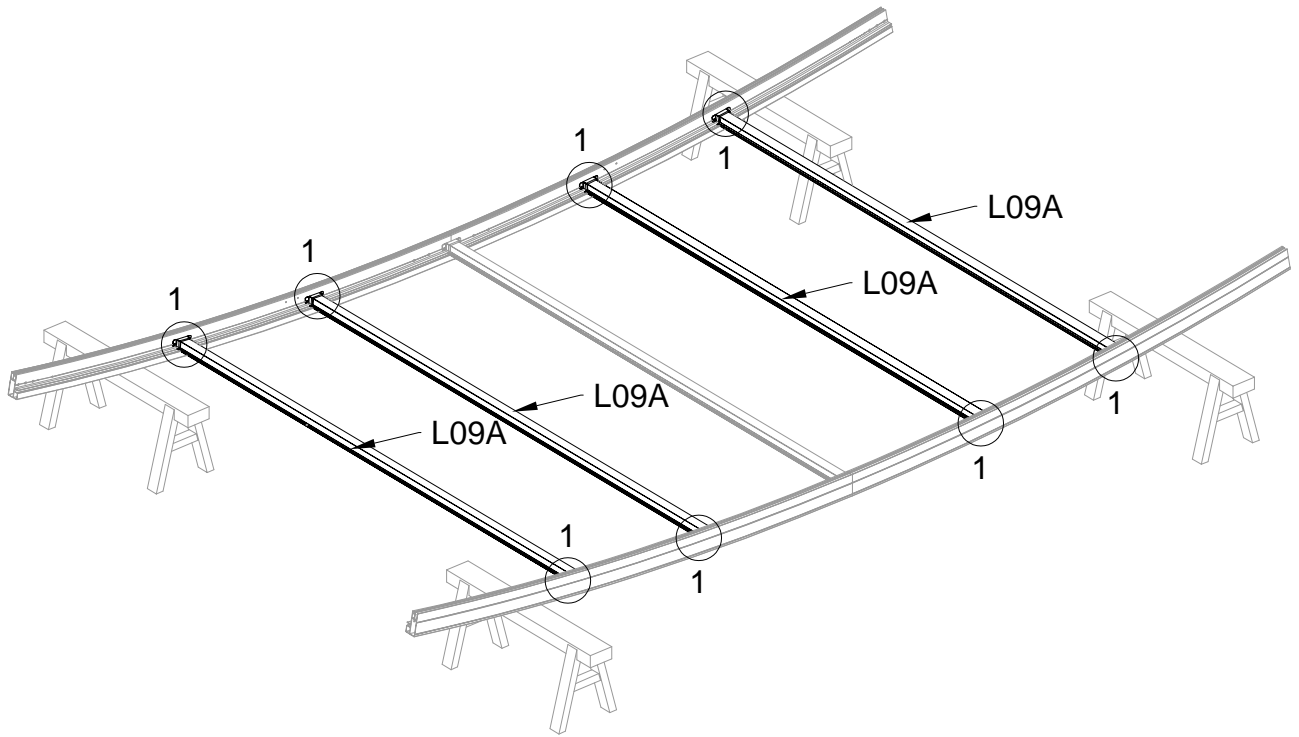

PART	NO	QTY
	Z35	16
	M5X12