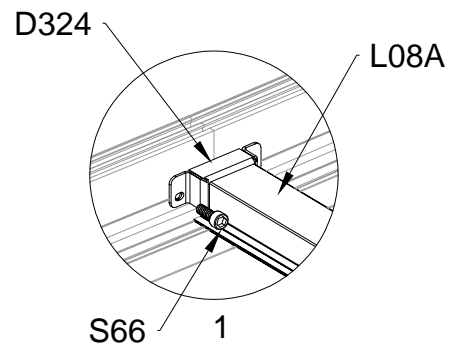

PART	NO	QTY
	S66	4
	M6X20	

For reducing waist strain, we suggest to use 4 platforms when assembling(no provide).