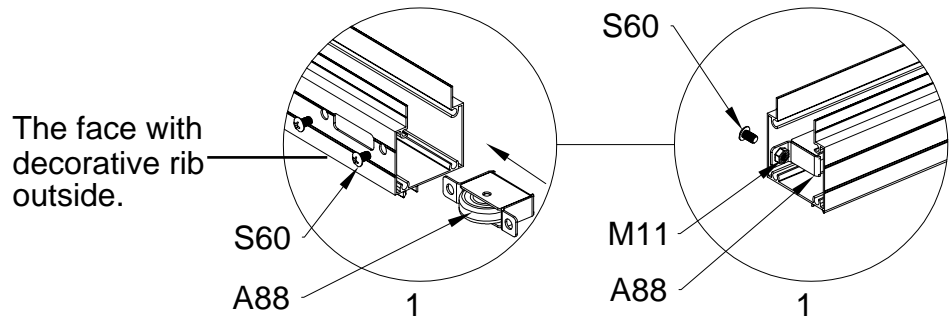

## Block 3 installation

PRODUCT SIZE(LxWxH):226x457x77cm

PART	NO	QTY
	L08A	3
	L09A	4
	D324	14
	Z36	28
	M6X30	

PART	NO	QTY
	L02U	2
	L02V	2
	L03A	2
	S66	8
	M6X20	

PART	NO	QTY
	S66	4
	M6X20	

For reducing waist strain, we suggest to use 4 platforms when assembling(no provide).

PART	NO	QTY
	Z35	16
	M5X12	

PART	NO	QTY
	L10C	4
	Z35 M5X12	20

PART	NO	QTY
	Y3	6

PART	NO	QTY
	Z35	12
	M5X12	

PART	NO	QTY
	Y11	2
	A80	4

PART	NO	QTY
	L02I	1
	L02J	1
	L02K	1
	L02L	1
	S66	24
	M6X20	

PART	NO	QTY
	L01C	1
	L01D	1
	Z18	16
	M6X60	
	J111	16
	A88	4
	H140	4
	H141	8
	H142	4
	S60	8
	M6X16	
	M11	8
	M6	
	S68	4
	M10X55	
	M29	4
	M10	